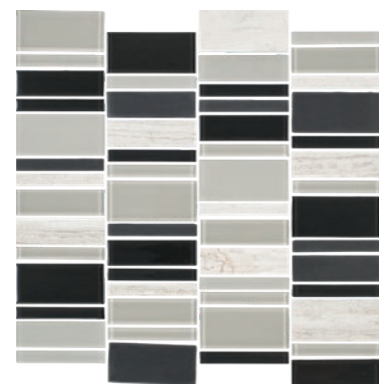

MVG419
PETRA | GREY MULTI WIDTH