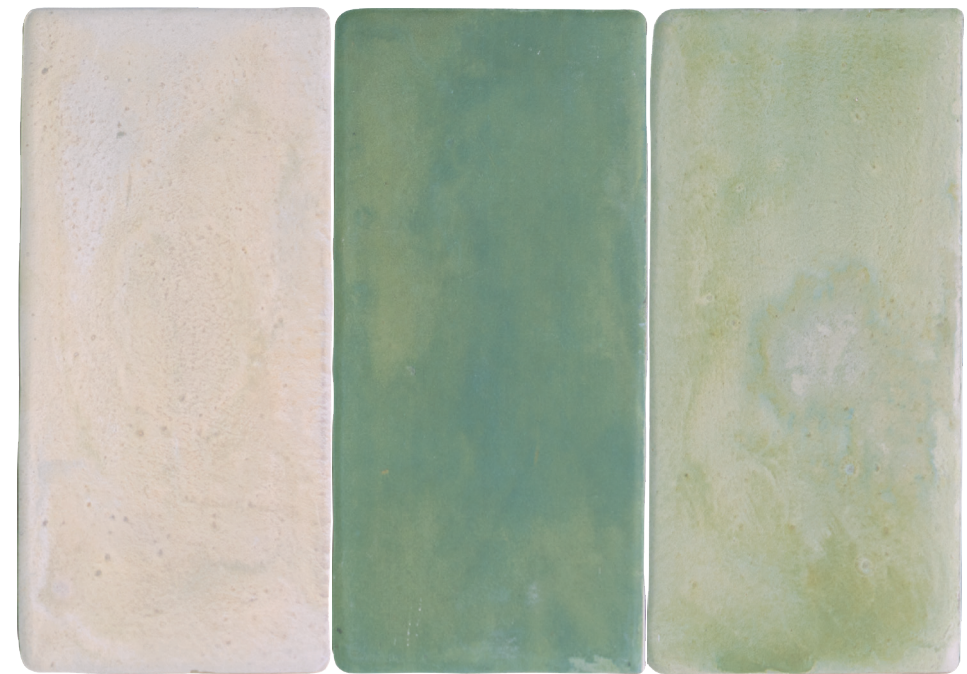

# AQUA S

MVG1588  
GREY

# AQUA S

MVG1589  
GREEN

110mm x 110mm  
34 tiles/box • 0,41m<sup>2</sup>/box

Porcelain

AQUA M

MVG1590  
GREY

AQUA M

MVG1591  
GREEN