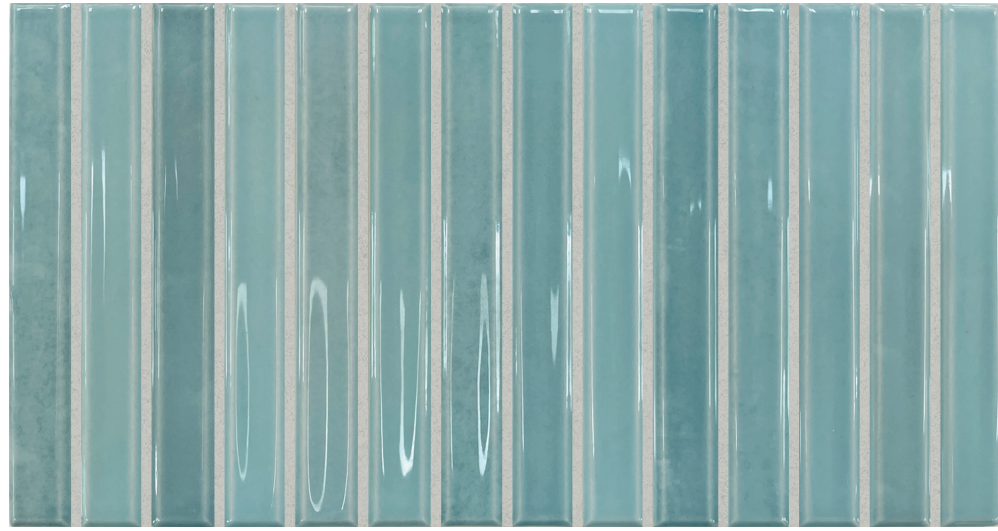

C A T A L O G U E

F L A S H B A R S

MVG1592
WHITE

MVG1593
BLUSH

125mm x 250mm
14 tiles/box • 0,44m²/box
Porcelain

MVG1594
LIGHT BLUE

MVG1595
LEAD

125mm x 250mm
14 tiles/box • 0,44m²/box
Porcelain