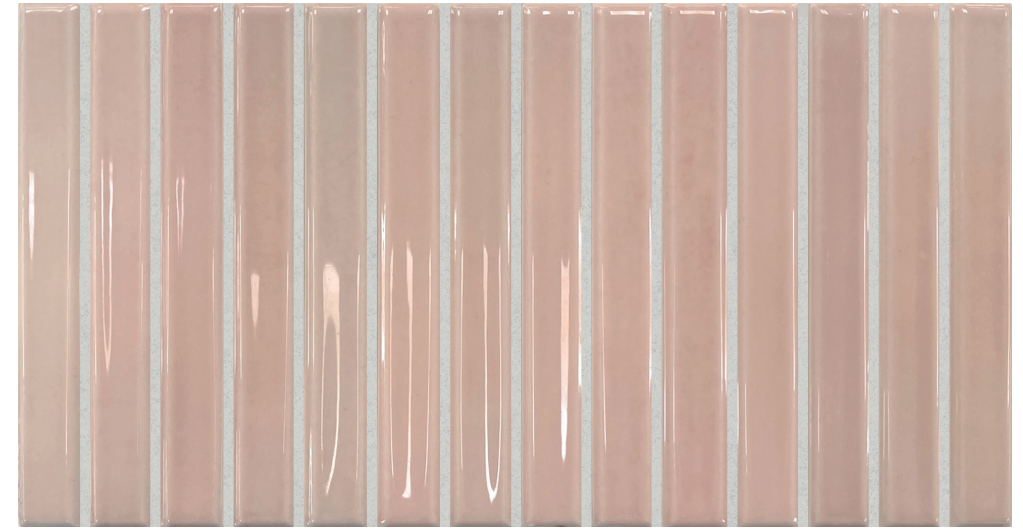

C A T A L O G U E

F L A S H B A R S

MVG1592
WHITE

MVG1593
BLUSH

125mm x 250mm
14 tiles/box • 0,44m²/box
Porcelain

MVG1594
LIGHT BLUE

MVG1595
LEAD

125mm x 250mm
14 tiles/box • 0,44m²/box
Porcelain