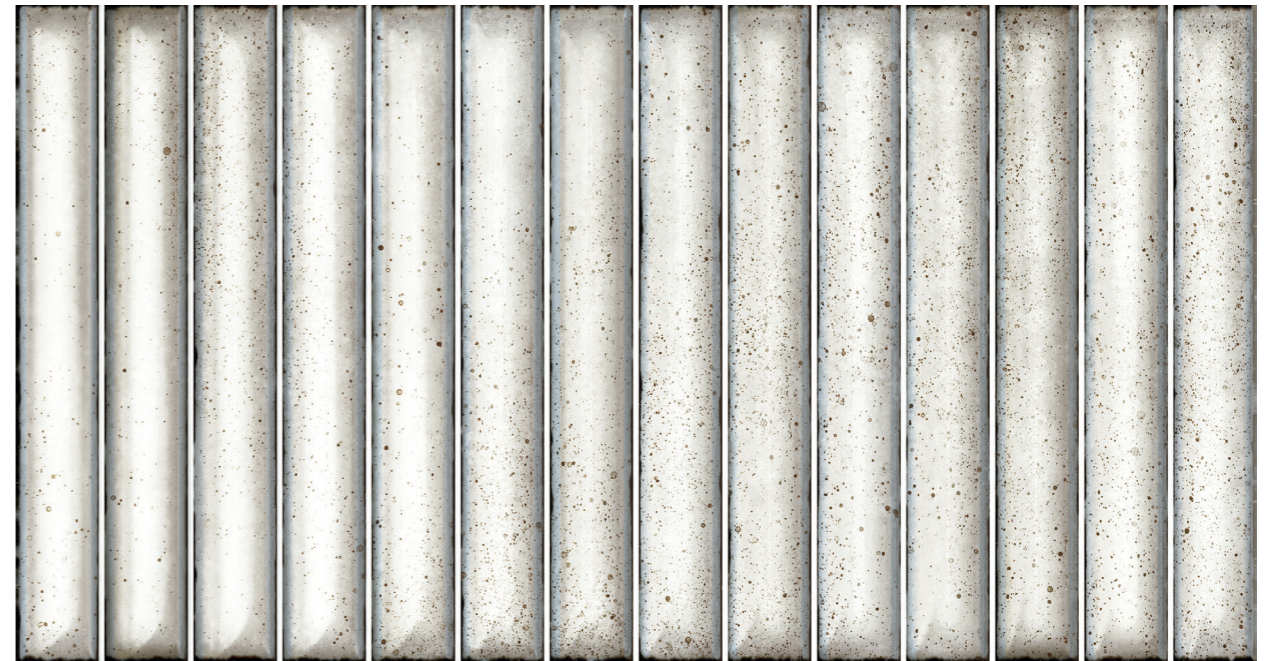

C A T A L O G U E

K A R A T S U

MVG1579  
POLAR WHITE

MVG1580  
CHALKY

115mm x 231mm  
24 tiles/box • 0,64m<sup>2</sup>/box

Porcelain

MVG1581  
CHARCOAL GREY

MVG1582  
WEAR

MVG1583  
MIDNIGHT