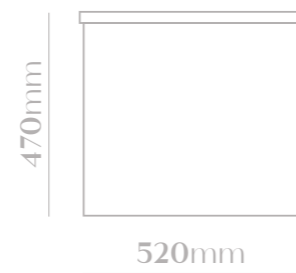

lush ×

b a t h r o o m

- M V G 1 4 6 5 -
JUICY | W H I T E

SIZE | 600mm

- Waterproof MDF Material
- Ceramic basin, easy clean up and maintenance free
- Main cabinet with two cabinet doors with soft close hinges
- Colour: White
- 45° concealed handle
- Basin size: 610*520*180mm
- Cabinet size: 580*500*450mm

- M V G 1 4 6 6 -
JUICY | G R E Y

SIZE | 600mm

- Waterproof MDF Material
- Ceramic basin, easy clean up and maintenance free
- Main cabinet with two cabinet doors with soft close hinges
- Colour: Grey
- 45° concealed handle
- Basin size: 610*520*180mm
- Cabinet size: 580*500*450mm

- M V G 1 4 6 7 -
DELICIOUS | W H I T E

SIZE | 800mm

- Waterproof MDF Material
- Ceramic basin, easy clean up and maintenance free
- Main cabinet with one soft touch drawer
- Colour: White
- 45° concealed handle
- Basin size: 810*470*180mm
- Cabinet size: 780*450*450mm

- M V G 1 4 6 8 -
DELICIOUS | G R E Y

SIZE | 800mm

- Waterproof MDF Material
- Ceramic basin, easy clean up and maintenance free
- Main cabinet with one soft touch drawer
- Colour: Grey
- 45° concealed handle
- Basin size: 810*470*180mm
- Cabinet size: 780*450*450mm