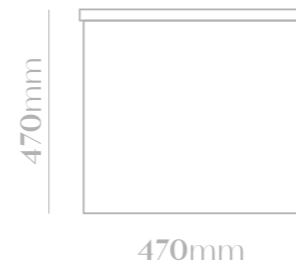

- M V G 1 4 6 6 -
JUICY | G R E Y

SIZE | 600mm

- Waterproof MDF Material
- Ceramic basin, easy clean up and maintenance free
- Main cabinet with two cabinet doors with soft close hinges
- Colour: Grey
- 45° concealed handle
- Basin size: 610*520*180mm
- Cabinet size: 580*500*450mm

- M V G 1 4 6 7 -
DELICIOUS | W H I T E

SIZE | 800mm

- Waterproof MDF Material
- Ceramic basin, easy clean up and maintenance free
- Main cabinet with one soft touch drawer
- Colour: White
- 45° concealed handle
- Basin size: 810*470*180mm
- Cabinet size: 780*450*450mm

- M V G 1 4 6 8 -
DELICIOUS | G R E Y

SIZE | 800mm

- Waterproof MDF Material
- Ceramic basin, easy clean up and maintenance free
- Main cabinet with one soft touch drawer
- Colour: Grey
- 45° concealed handle
- Basin size: 810*470*180mm
- Cabinet size: 780*450*450mm

- M V G 1 4 6 9 -
DELICIOUS | J A D E

SIZE | 800mm

- Waterproof MDF Material
- Ceramic basin, easy clean up and maintenance free
- Main cabinet with one soft touch drawer
- Colour: Jade
- 45° concealed handle
- Basin size: 810*470*180mm
- Cabinet size: 780*450*450mm