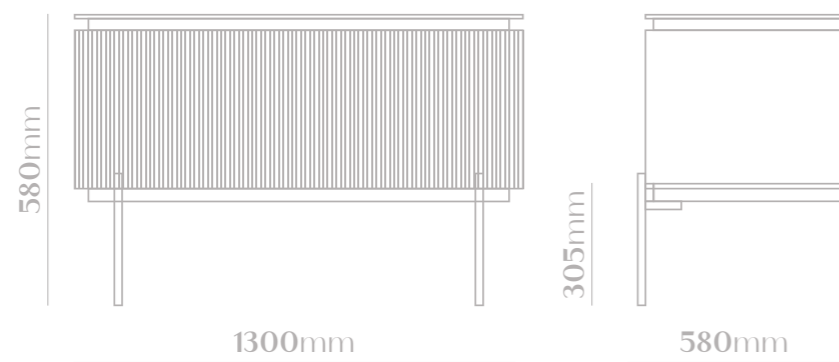

- M V G 1 4 7 0 -
DELICIOUS | N I G H T B L U E

SIZE | 800mm

- Waterproof MDF Material
- Ceramic basin, easy clean up and maintenance free
- Main cabinet with one soft touch drawer
- Colour: Night Blue
- 45° concealed handle
- Basin size: 810*470*180mm
- Cabinet size: 780*450*450mm

- M V G 1 4 7 1 -
S A V V Y | W A L N U T

SIZE | 800mm

- Waterproof MDF Material
- Ceramic basin, easy clean up and maintenance free
- Main cabinet with one soft touch drawer
- Colour: Walnut
- 45° handle
- Basin size: 810*510*200mm
- Cabinet size: 790*495*450mm

- MVG1472 -
SAVVY | OAK

SIZE | 800mm

- Waterproof MDF Material
- Ceramic basin, easy clean up and maintenance free
- Main cabinet with one soft touch drawer
- Colour: Oak
- 45° handle
- Basin size: 810*510*200mm
- Cabinet size: 790*495*450mm

- MVG1473 -
CROCKY | W H I T E

SIZE | 1300mm

- Waterproof MDF Material
- Sinter stone basin, easy clean up and maintenance free
- Main cabinet with two cabinet doors with soft close hinges
- Colour: Oak
- 45° concealed handle
- Basin size: 1300*580*200mm
- Cabinet size: 1300*570*460mm