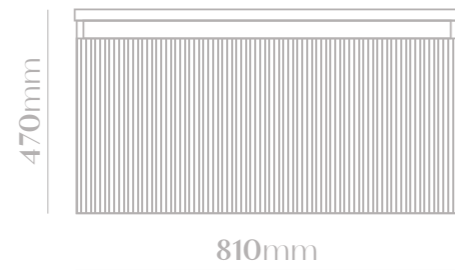

- M V G 1 4 6 8 -
DELICIOUS | G R E Y

SIZE | 800mm

- Waterproof MDF Material
- Ceramic basin, easy clean up and maintenance free
- Main cabinet with one soft touch drawer
- Colour: Grey
- 45° concealed handle
- Basin size: 810*470*180mm
- Cabinet size: 780*450*450mm

- M V G 1 4 6 9 -
DELICIOUS | J A D E

SIZE | 800mm

- Waterproof MDF Material
- Ceramic basin, easy clean up and maintenance free
- Main cabinet with one soft touch drawer
- Colour: Jade
- 45° concealed handle
- Basin size: 810*470*180mm
- Cabinet size: 780*450*450mm

- M V G 1 4 7 0 -
DELICIOUS | N I G H T B L U E

SIZE | 800mm

- Waterproof MDF Material
- Ceramic basin, easy clean up and maintenance free
- Main cabinet with one soft touch drawer
- Colour: Night Blue
- 45° concealed handle
- Basin size: 810*470*180mm
- Cabinet size: 780*450*450mm

- M V G 1 4 7 1 -
S A V V Y | W A L N U T

SIZE | 800mm

- Waterproof MDF Material
- Ceramic basin, easy clean up and maintenance free
- Main cabinet with one soft touch drawer
- Colour: Walnut
- 45° handle
- Basin size: 810*510*200mm
- Cabinet size: 790*495*450mm