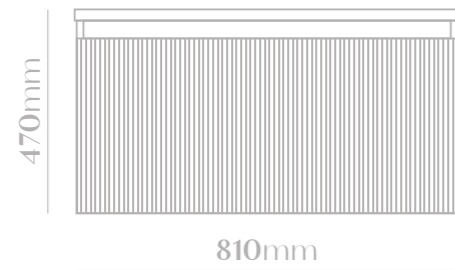

lush ×

b a t h r o o m

- M V G 1 4 6 5 -
JUICY | W H I T E

SIZE | 600mm

- Waterproof MDF Material
- Ceramic basin, easy clean up and maintenance free
- Main cabinet with two cabinet doors with soft close hinges
- Colour: White
- 45° concealed handle
- Basin size: 610*520*180mm
- Cabinet size: 580*500*450mm

- M V G 1 4 6 6 -
JUICY | G R E Y

SIZE | 600mm

- Waterproof MDF Material
- Ceramic basin, easy clean up and maintenance free
- Main cabinet with two cabinet doors with soft close hinges
- Colour: Grey
- 45° concealed handle
- Basin size: 610*520*180mm
- Cabinet size: 580*500*450mm

- M V G 1 4 6 7 -
DELICIOUS | W H I T E

SIZE | 800mm

- Waterproof MDF Material
- Ceramic basin, easy clean up and maintenance free
- Main cabinet with one soft touch drawer
- Colour: White
- 45° concealed handle
- Basin size: 810*470*180mm
- Cabinet size: 780*450*450mm

- M V G 1 4 6 8 -
DELICIOUS | G R E Y

SIZE | 800mm

- Waterproof MDF Material
- Ceramic basin, easy clean up and maintenance free
- Main cabinet with one soft touch drawer
- Colour: Grey
- 45° concealed handle
- Basin size: 810*470*180mm
- Cabinet size: 780*450*450mm