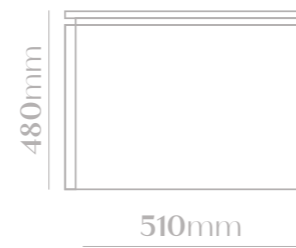

- M V G 1 4 6 8 -
DELICIOUS | G R E Y

SIZE | 800mm

- Waterproof MDF Material
- Ceramic basin, easy clean up and maintenance free
- Main cabinet with one soft touch drawer
- Colour: Grey
- 45° concealed handle
- Basin size: 810*470*180mm
- Cabinet size: 780*450*450mm

- M V G 1 4 6 9 -
DELICIOUS | J A D E

SIZE | 800mm

- Waterproof MDF Material
- Ceramic basin, easy clean up and maintenance free
- Main cabinet with one soft touch drawer
- Colour: Jade
- 45° concealed handle
- Basin size: 810*470*180mm
- Cabinet size: 780*450*450mm

- M V G 1 4 7 0 -
DELICIOUS | N I G H T B L U E

SIZE | 800mm

- Waterproof MDF Material
- Ceramic basin, easy clean up and maintenance free
- Main cabinet with one soft touch drawer
- Colour: Night Blue
- 45° concealed handle
- Basin size: 810*470*180mm
- Cabinet size: 780*450*450mm

- M V G 1 4 7 1 -
S A V V Y | W A L N U T

SIZE | 800mm

- Waterproof MDF Material
- Ceramic basin, easy clean up and maintenance free
- Main cabinet with one soft touch drawer
- Colour: Walnut
- 45° handle
- Basin size: 810*510*200mm
- Cabinet size: 790*495*450mm