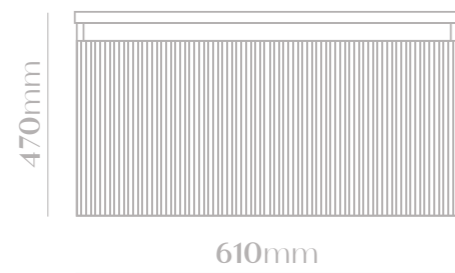

lush ×

b a t h r o o m

- M V G 1 4 6 5 -
JUICY | W H I T E

SIZE | 600mm

- Waterproof MDF Material
- Ceramic basin, easy clean up and maintenance free
- Main cabinet with two cabinet doors with soft close hinges
- Colour: White
- 45° concealed handle
- Basin size: 610*520*180mm
- Cabinet size: 580*500*450mm

- M V G 1 4 6 6 -
JUICY | G R E Y

SIZE | 600mm

- Waterproof MDF Material
- Ceramic basin, easy clean up and maintenance free
- Main cabinet with two cabinet doors with soft close hinges
- Colour: Grey
- 45° concealed handle
- Basin size: 610*520*180mm
- Cabinet size: 580*500*450mm

- M V G 1 4 6 7 -
DELICIOUS | W H I T E

SIZE | 800mm

- Waterproof MDF Material
- Ceramic basin, easy clean up and maintenance free
- Main cabinet with one soft touch drawer
- Colour: White
- 45° concealed handle
- Basin size: 810*470*180mm
- Cabinet size: 780*450*450mm

- M V G 1 4 6 9 -
DELICIOUS | J A D E

SIZE | 800mm

- Waterproof MDF Material
- Ceramic basin, easy clean up and maintenance free
- Main cabinet with one soft touch drawer
- Colour: Jade
- 45° concealed handle
- Basin size: 810*470*180mm
- Cabinet size: 780*450*450mm