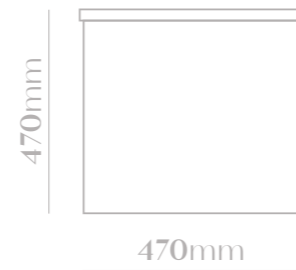

lush ×

b a t h r o o m

- M V G 1 4 6 5 -
JUICY | W H I T E

SIZE | 600mm

- Waterproof MDF Material
- Ceramic basin, easy clean up and maintenance free
- Main cabinet with two cabinet doors with soft close hinges
- Colour: White
- 45° concealed handle
- Basin size: 610*520*180mm
- Cabinet size: 580*500*450mm

- M V G 1 4 6 6 -
JUICY | G R E Y

SIZE | 600mm

- Waterproof MDF Material
- Ceramic basin, easy clean up and maintenance free
- Main cabinet with two cabinet doors with soft close hinges
- Colour: Grey
- 45° concealed handle
- Basin size: 610*520*180mm
- Cabinet size: 580*500*450mm

- M V G 1 4 6 7 -
DELICIOUS | W H I T E

SIZE | 800mm

- Waterproof MDF Material
- Ceramic basin, easy clean up and maintenance free
- Main cabinet with one soft touch drawer
- Colour: White
- 45° concealed handle
- Basin size: 810*470*180mm
- Cabinet size: 780*450*450mm

- M V G 1 4 6 8 -
DELICIOUS | G R E Y

SIZE | 800mm

- Waterproof MDF Material
- Ceramic basin, easy clean up and maintenance free
- Main cabinet with one soft touch drawer
- Colour: Grey
- 45° concealed handle
- Basin size: 810*470*180mm
- Cabinet size: 780*450*450mm