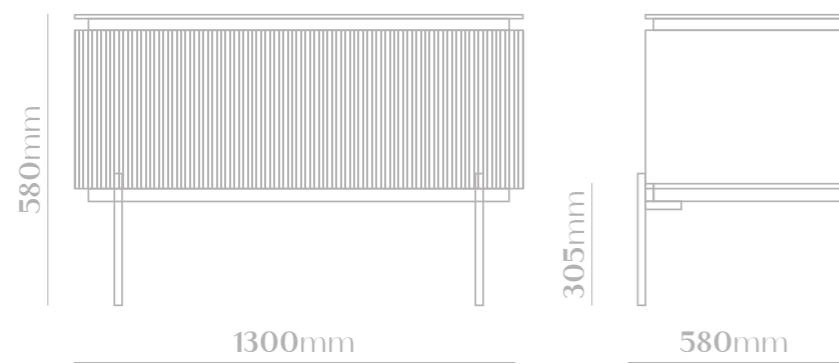

- M V G 1 4 6 9 -
DELICIOUS | J A D E

SIZE | 800mm

- Waterproof MDF Material
- Ceramic basin, easy clean up and maintenance free
- Main cabinet with one soft touch drawer
- Colour: Jade
- 45° concealed handle
- Basin size: 810*470*180mm
- Cabinet size: 780*450*450mm

- MVG1472 -
SAVVY | OAK

SIZE | 800mm

- Waterproof MDF Material
- Ceramic basin, easy clean up and maintenance free
- Main cabinet with one soft touch drawer
- Colour: Oak
- 45° handle
- Basin size: 810*510*200mm
- Cabinet size: 790*495*450mm

- MVG1473 -
CROCKY | W H I T E

SIZE | 1300mm

- Waterproof MDF Material
- Sinter stone basin, easy clean up and maintenance free
- Main cabinet with two cabinet doors with soft close hinges
- Colour: Oak
- 45° concealed handle
- Basin size: 1300*580*200mm
- Cabinet size: 1300*570*460mm

- MVG1474 -
CROCKY | J A D E G R E E N

SIZE | 1300mm

- Waterproof MDF Material
- Sinter stone basin, easy clean up and maintenance free
- Main cabinet with two cabinet doors with soft close hinges
- Colour: Jade Green
- 45° concealed handle
- Basin size: 1300*580*200mm
- Cabinet size: 1300*570*460mm