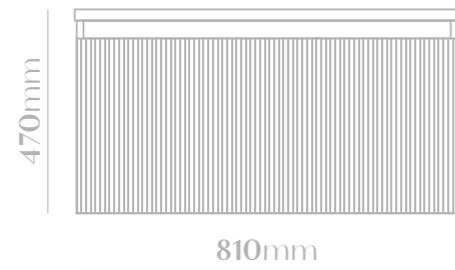

- M V G 1 4 6 6 -
JUICY | G R E Y

SIZE | 600mm

- Waterproof MDF Material
- Ceramic basin, easy clean up and maintenance free
- Main cabinet with two cabinet doors with soft close hinges
- Colour: Grey
- 45° concealed handle
- Basin size: 610*520*180mm
- Cabinet size: 580*500*450mm

- M V G 1 4 6 7 -
DELICIOUS | W H I T E

SIZE | 800mm

- Waterproof MDF Material
- Ceramic basin, easy clean up and maintenance free
- Main cabinet with one soft touch drawer
- Colour: White
- 45° concealed handle
- Basin size: 810*470*180mm
- Cabinet size: 780*450*450mm

- M V G 1 4 6 8 -
DELICIOUS | G R E Y

SIZE | 800mm

- Waterproof MDF Material
- Ceramic basin, easy clean up and maintenance free
- Main cabinet with one soft touch drawer
- Colour: Grey
- 45° concealed handle
- Basin size: 810*470*180mm
- Cabinet size: 780*450*450mm

- M V G 1 4 6 9 -
DELICIOUS | J A D E

SIZE | 800mm

- Waterproof MDF Material
- Ceramic basin, easy clean up and maintenance free
- Main cabinet with one soft touch drawer
- Colour: Jade
- 45° concealed handle
- Basin size: 810*470*180mm
- Cabinet size: 780*450*450mm