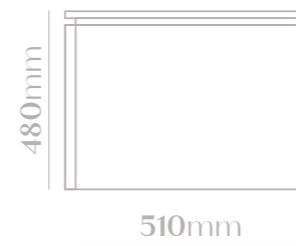

- M V G 1 4 6 9 -
DELICIOUS | J A D E

SIZE | 800mm

- Waterproof MDF Material
- Ceramic basin, easy clean up and maintenance free
- Main cabinet with one soft touch drawer
- Colour: Jade
- 45° concealed handle
- Basin size: 810*470*180mm
- Cabinet size: 780*450*450mm

- M V G 1 4 7 0 -
DELICIOUS | N I G H T B L U E

SIZE | 800mm

- Waterproof MDF Material
- Ceramic basin, easy clean up and maintenance free
- Main cabinet with one soft touch drawer
- Colour: Night Blue
- 45° concealed handle
- Basin size: 810*470*180mm
- Cabinet size: 780*450*450mm

- M V G 1 4 7 1 -
S A V V Y | W A L N U T

SIZE | 800mm

- Waterproof MDF Material
- Ceramic basin, easy clean up and maintenance free
- Main cabinet with one soft touch drawer
- Colour: Walnut
- 45° handle
- Basin size: 810*510*200mm
- Cabinet size: 790*495*450mm

- MVG1472 -
SAVVY | OAK

SIZE | 800mm

- Waterproof MDF Material
- Ceramic basin, easy clean up and maintenance free
- Main cabinet with one soft touch drawer
- Colour: Oak
- 45° handle
- Basin size: 810*510*200mm
- Cabinet size: 790*495*450mm