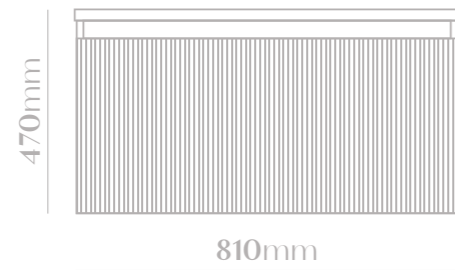

- M V G 1 4 6 7 -
DELICIOUS | W H I T E

SIZE | 800mm

- Waterproof MDF Material
- Ceramic basin, easy clean up and maintenance free
- Main cabinet with one soft touch drawer
- Colour: White
- 45° concealed handle
- Basin size: 810*470*180mm
- Cabinet size: 780*450*450mm

- M V G 1 4 6 8 -
DELICIOUS | G R E Y

SIZE | 800mm

- Waterproof MDF Material
- Ceramic basin, easy clean up and maintenance free
- Main cabinet with one soft touch drawer
- Colour: Grey
- 45° concealed handle
- Basin size: 810*470*180mm
- Cabinet size: 780*450*450mm

- M V G 1 4 6 9 -
DELICIOUS | J A D E

SIZE | 800mm

- Waterproof MDF Material
- Ceramic basin, easy clean up and maintenance free
- Main cabinet with one soft touch drawer
- Colour: Jade
- 45° concealed handle
- Basin size: 810*470*180mm
- Cabinet size: 780*450*450mm

- M V G 1 4 7 0 -
DELICIOUS | N I G H T B L U E

SIZE | 800mm

- Waterproof MDF Material
- Ceramic basin, easy clean up and maintenance free
- Main cabinet with one soft touch drawer
- Colour: Night Blue
- 45° concealed handle
- Basin size: 810*470*180mm
- Cabinet size: 780*450*450mm