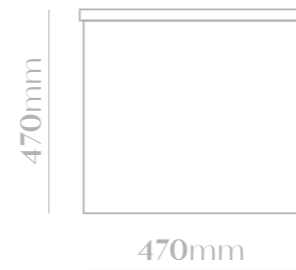

- M V G 1 4 6 7 -
DELICIOUS | W H I T E

SIZE | 800mm

- Waterproof MDF Material
- Ceramic basin, easy clean up and maintenance free
- Main cabinet with one soft touch drawer
- Colour: White
- 45° concealed handle
- Basin size: 810*470*180mm
- Cabinet size: 780*450*450mm

- M V G 1 4 6 8 -
DELICIOUS | G R E Y

SIZE | 800mm

- Waterproof MDF Material
- Ceramic basin, easy clean up and maintenance free
- Main cabinet with one soft touch drawer
- Colour: Grey
- 45° concealed handle
- Basin size: 810*470*180mm
- Cabinet size: 780*450*450mm

- M V G 1 4 6 9 -
DELICIOUS | J A D E

SIZE | 800mm

- Waterproof MDF Material
- Ceramic basin, easy clean up and maintenance free
- Main cabinet with one soft touch drawer
- Colour: Jade
- 45° concealed handle
- Basin size: 810*470*180mm
- Cabinet size: 780*450*450mm

- M V G 1 4 7 0 -
DELICIOUS | N I G H T B L U E

SIZE | 800mm

- Waterproof MDF Material
- Ceramic basin, easy clean up and maintenance free
- Main cabinet with one soft touch drawer
- Colour: Night Blue
- 45° concealed handle
- Basin size: 810*470*180mm
- Cabinet size: 780*450*450mm