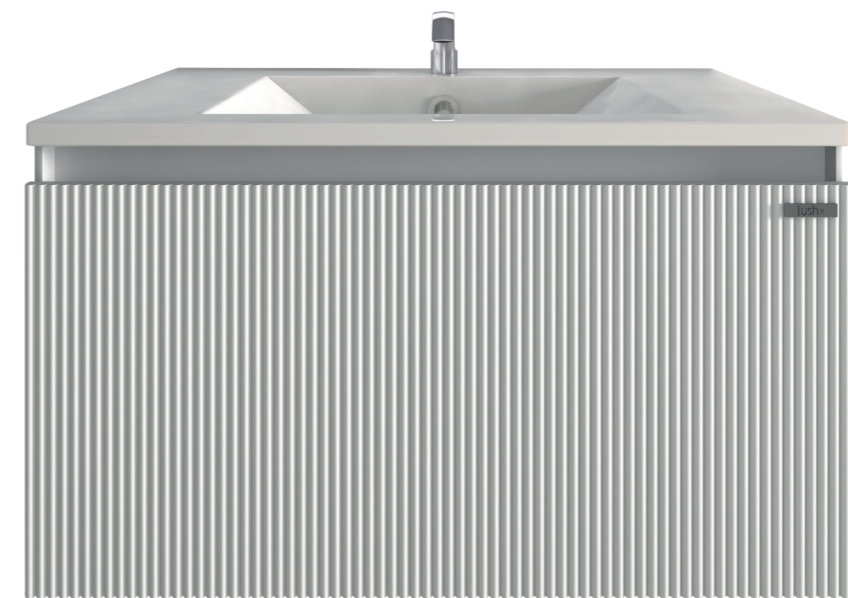

- MVG1477 -
DELUXE 8 | SILVER

SIZE | 800mm x 25mm

- Third generation 5mm copper free mirror with safety film back (Functions the same as tempered glass) pass CASS 480 test
- One switch: touch switch & defogger switch
- Anti-fog by heating pad (1 hour automatic switch off)
- LED colour temperature changing 4000k, Ra-90, R9-50
- Circular side with acrylic lighting bar
- Back circular side with LED lighting strip
- UL standard (110v/60hz) & CE standard (220v/50hz)
- IP44 water proof, power chord with hardwired plug
- One way hanging by aluminium back frame & easy hang-in hook hole

- M V G 1 4 7 8 -
GRAND 68 | SILVER

SIZE | 600mm x 800mm x 30mm

- Third generation 5mm copper free mirror with safety film back (Functions the same as tempered glass) pass CASS 480 test
- One switch: touch switch & defogger switch
- Anti-fog by heating pad (1 hour automatic switch off)
- LED colour temperature changing 4000k, Ra-90, R9-50
- Circular side with acrylic lighting bar
- Back circular side with LED lighting strip
- UL standard (110v/60hz) & CE standard (220v/50hz)
- IP44 water proof, power chord with hardwired plug
- One way hanging by aluminium back frame & easy hang-in hook hole

- M V G 1 4 7 9 -
GRAND 612 | SILVER

SIZE | 600mm x 1200mm x 30mm

- Third generation 5mm copper free mirror with safety film back (Functions the same as tempered glass) pass CASS 480 test
- One switch: touch switch & defogger switch
- Anti-fog by heating pad (1 hour automatic switch off)
- LED colour temperature changing 4000k, Ra-90, R9-50
- Circular side with acrylic lighting bar
- Back circular side with LED lighting strip
- UL standard (110v/60hz) & CE standard (220v/50hz)
- IP44 water proof, power chord with hardwired plug
- One way hanging by aluminium back frame & easy hang-in hook hole