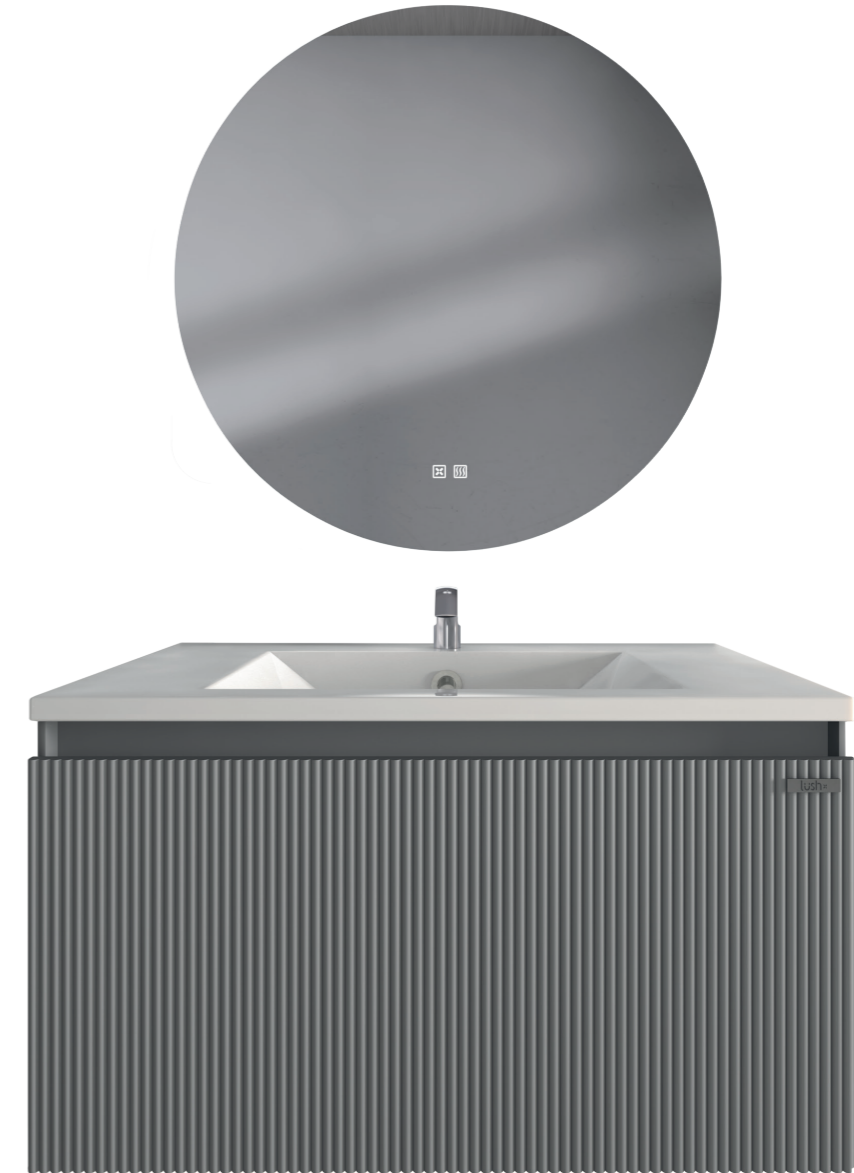

lush ✕

m i r r o r s

- M V G 1 4 7 6 -
DELUXE 6 | SILVER

SIZE | 600mm x 25mm

- Third generation 5mm copper free mirror with safety film back (Functions the same as tempered glass) pass CASS 480 test
- One switch: touch switch & defogger switch
- Anti-fog by heating pad (1 hour automatic switch off)
- LED colour temperature changing 4000k, Ra-90, R9-50
- Circular side with acrylic lighting bar
- Back circular side with LED lighting strip
- UL standard (110v/60hz) & CE standard (220v/50hz)
- IP44 water proof, power chord with hardwired plug
- One way hanging by aluminium back frame & easy hang-in hook hole

- MVG1477 -
DELUXE 8 | SILVER

SIZE | 800mm x 25mm

- Third generation 5mm copper free mirror with safety film back (Functions the same as tempered glass) pass CASS 480 test
- One switch: touch switch & defogger switch
- Anti-fog by heating pad (1 hour automatic switch off)
- LED colour temperature changing 4000k, Ra-90, R9-50
- Circular side with acrylic lighting bar
- Back circular side with LED lighting strip
- UL standard (110v/60hz) & CE standard (220v/50hz)
- IP44 water proof, power chord with hardwired plug
- One way hanging by aluminium back frame & easy hang-in hook hole

- M V G 1 4 7 8 -
GRAND 68 | SILVER

SIZE | 600mm x 800mm x 30mm

- Third generation 5mm copper free mirror with safety film back (Functions the same as tempered glass) pass CASS 480 test
- One switch: touch switch & defogger switch
- Anti-fog by heating pad (1 hour automatic switch off)
- LED colour temperature changing 4000k, Ra-90, R9-50
- Circular side with acrylic lighting bar
- Back circular side with LED lighting strip
- UL standard (110v/60hz) & CE standard (220v/50hz)
- IP44 water proof, power chord with hardwired plug
- One way hanging by aluminium back frame & easy hang-in hook hole