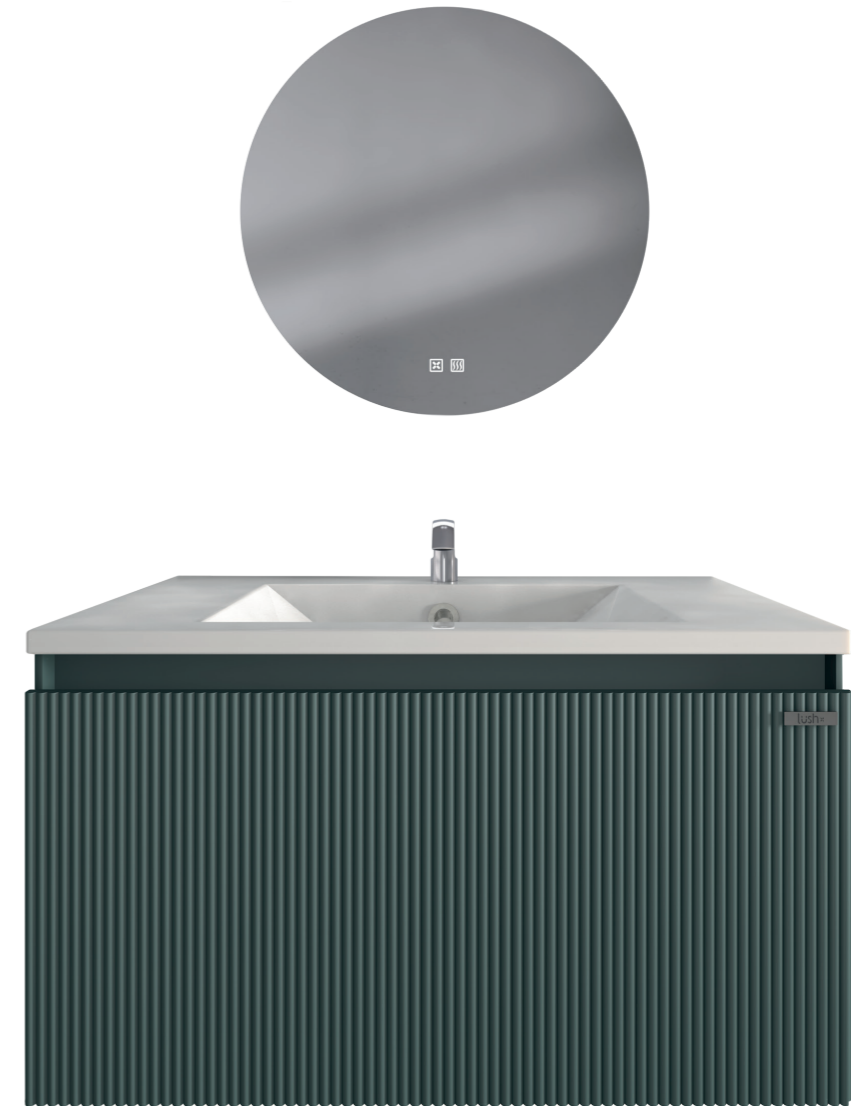

lush ✕

m i r r o r s

- M V G 1 4 7 6 -
DELUXE 6 | SILVER

SIZE | 600mm x 25mm

- Third generation 5mm copper free mirror with safety film back (Functions the same as tempered glass) pass CASS 480 test
- One switch: touch switch & defogger switch
- Anti-fog by heating pad (1 hour automatic switch off)
- LED colour temperature changing 4000k, Ra-90, R9-50
- Circular side with acrylic lighting bar
- Back circular side with LED lighting strip
- UL standard (110v/60hz) & CE standard (220v/50hz)
- IP44 water proof, power chord with hardwired plug
- One way hanging by aluminium back frame & easy hang-in hook hole

- MVG1477 -
DELUXE 8 | SILVER

SIZE | 800mm x 25mm

- Third generation 5mm copper free mirror with safety film back (Functions the same as tempered glass) pass CASS 480 test
- One switch: touch switch & defogger switch
- Anti-fog by heating pad (1 hour automatic switch off)
- LED colour temperature changing 4000k, Ra-90, R9-50
- Circular side with acrylic lighting bar
- Back circular side with LED lighting strip
- UL standard (110v/60hz) & CE standard (220v/50hz)
- IP44 water proof, power chord with hardwired plug
- One way hanging by aluminium back frame & easy hang-in hook hole

- M V G 1 4 7 8 -
GRAND 68 | SILVER

SIZE | 600mm x 800mm x 30mm

- Third generation 5mm copper free mirror with safety film back (Functions the same as tempered glass) pass CASS 480 test
- One switch: touch switch & defogger switch
- Anti-fog by heating pad (1 hour automatic switch off)
- LED colour temperature changing 4000k, Ra-90, R9-50
- Circular side with acrylic lighting bar
- Back circular side with LED lighting strip
- UL standard (110v/60hz) & CE standard (220v/50hz)
- IP44 water proof, power chord with hardwired plug
- One way hanging by aluminium back frame & easy hang-in hook hole