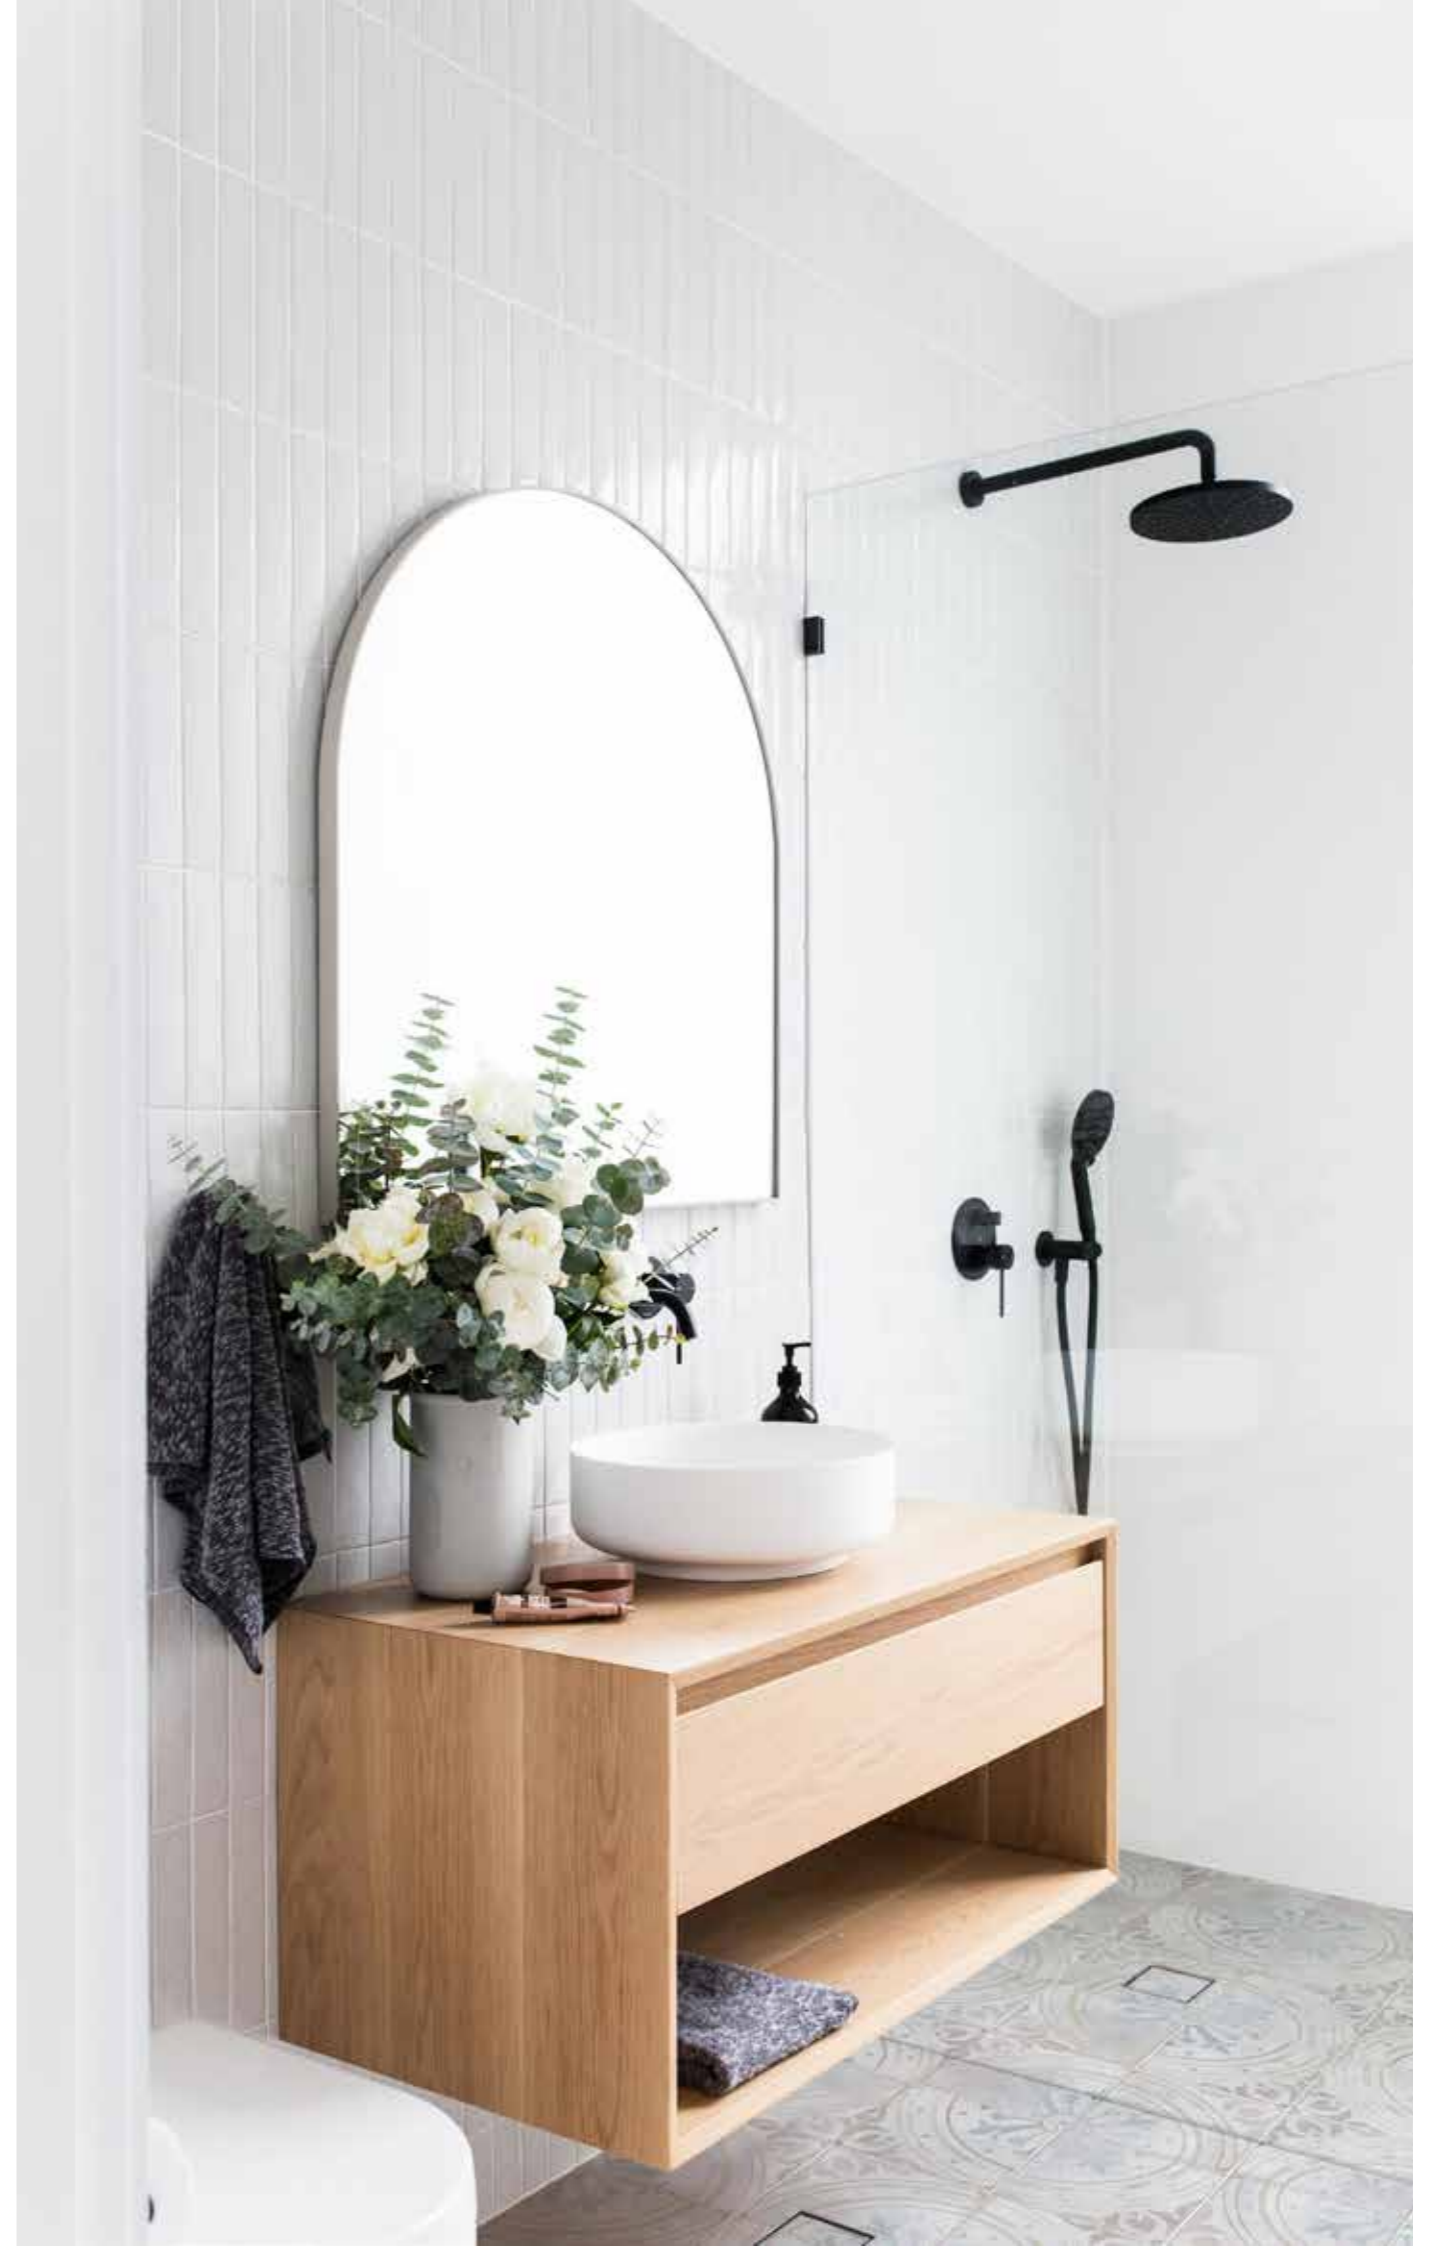

FARROW

50mm x 250mm

50mm x 250mm
80 tiles/box • 1m²/box

Ceramic