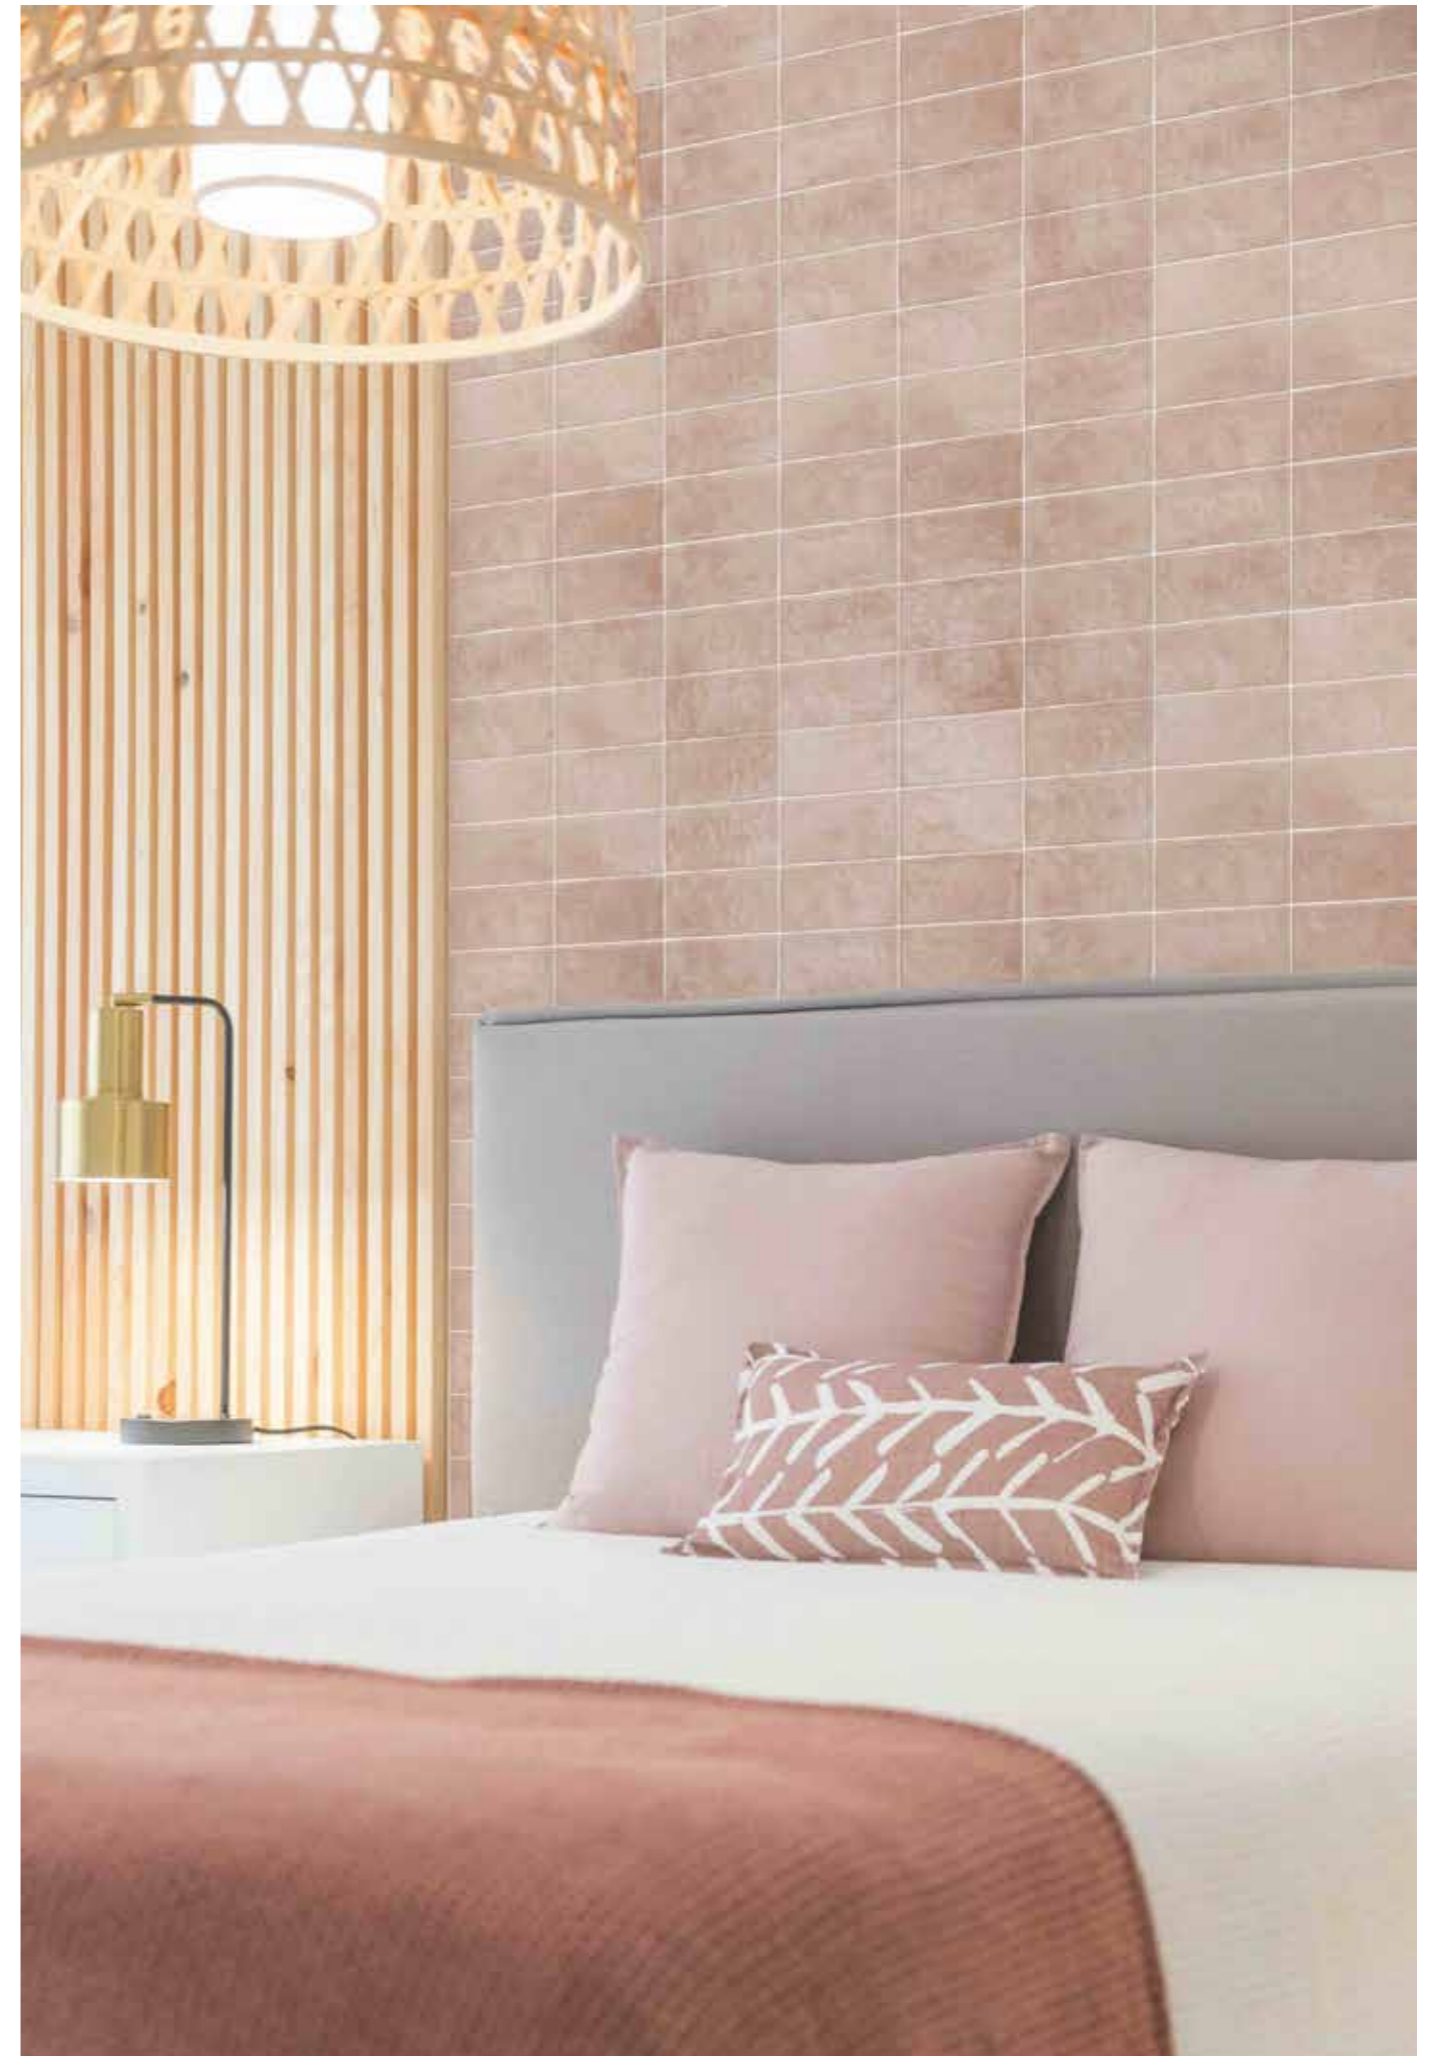

INDEX

CATALOGUE

SMALL FORMAT

Krema Bar	1
Krema Bloc	3
Aqua S	5
Aqua M	7
Karatsu	10
Flash Bars	12
Osaka Bars	14
Cotton Candy	15
Potters	18
Caramel	19
Faces	22
Hexa Cottage	24
Cottage	26
Saten	28
Fez	30
Rebels	32
Candy Crayon	34
Texiture	36
Aquarelle O	38
Fire	40
Cloud	42
Forest	44
Rain	46
Borriana	47
Amazonia	49
Chalky	51
Block	53
Farrow	55
Casablanca Quadrato	58
Casablanca Mattoni	60
Toulouse	62
Bohemia	63
Cambden	64
Basic	66
Aquarella	68
London	70

	Suitable for walls
	Suitable for Floors
	Suitable for Indoor Use
	Suitable for Outdoor Use
	Suitable for wet areas such as splashbacks
	Suitable for Swimmingpools
	Finish
	Rectified
	Brick lay not recommended
	Slip Resistant
	Thickness
	R-rating / Slip resistance
	Little to none shade variation
	Medium Shade Variation
	Substantial Shade Variation
	Extreme Shade Variation