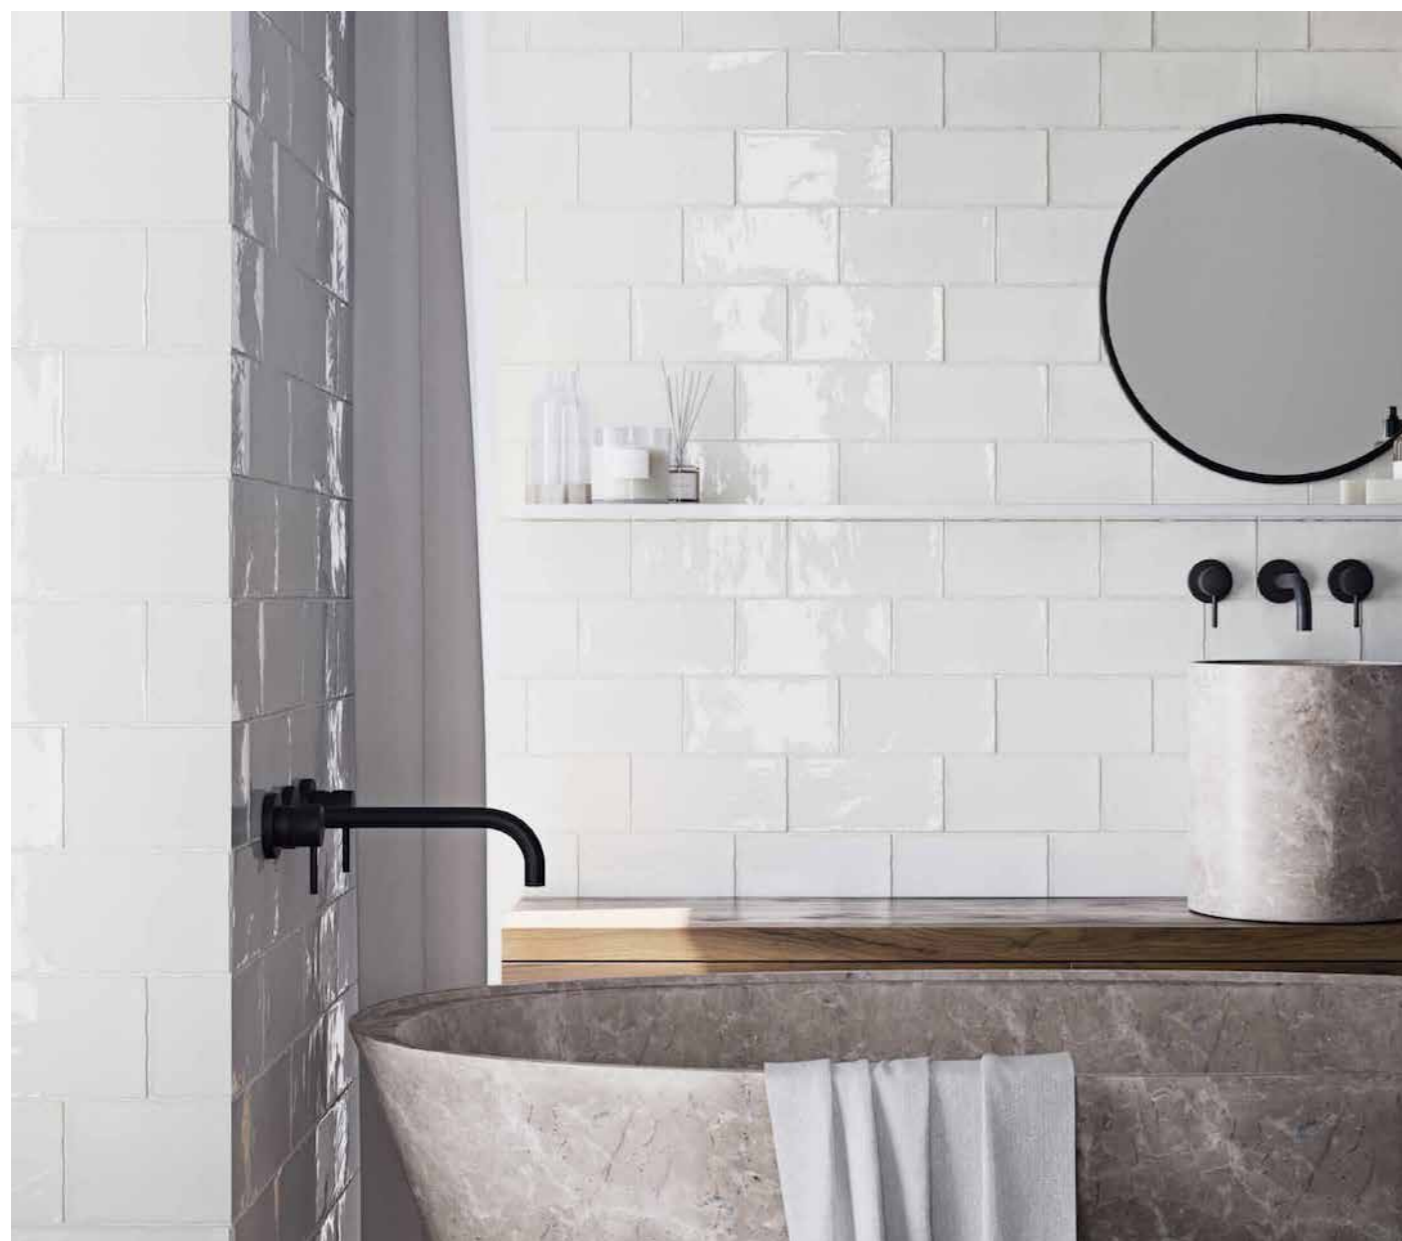

CAMBDEN

MVG1245
WHITE

75mm x 300m
44 tiles/box • 0,99m²/box

Ceramic