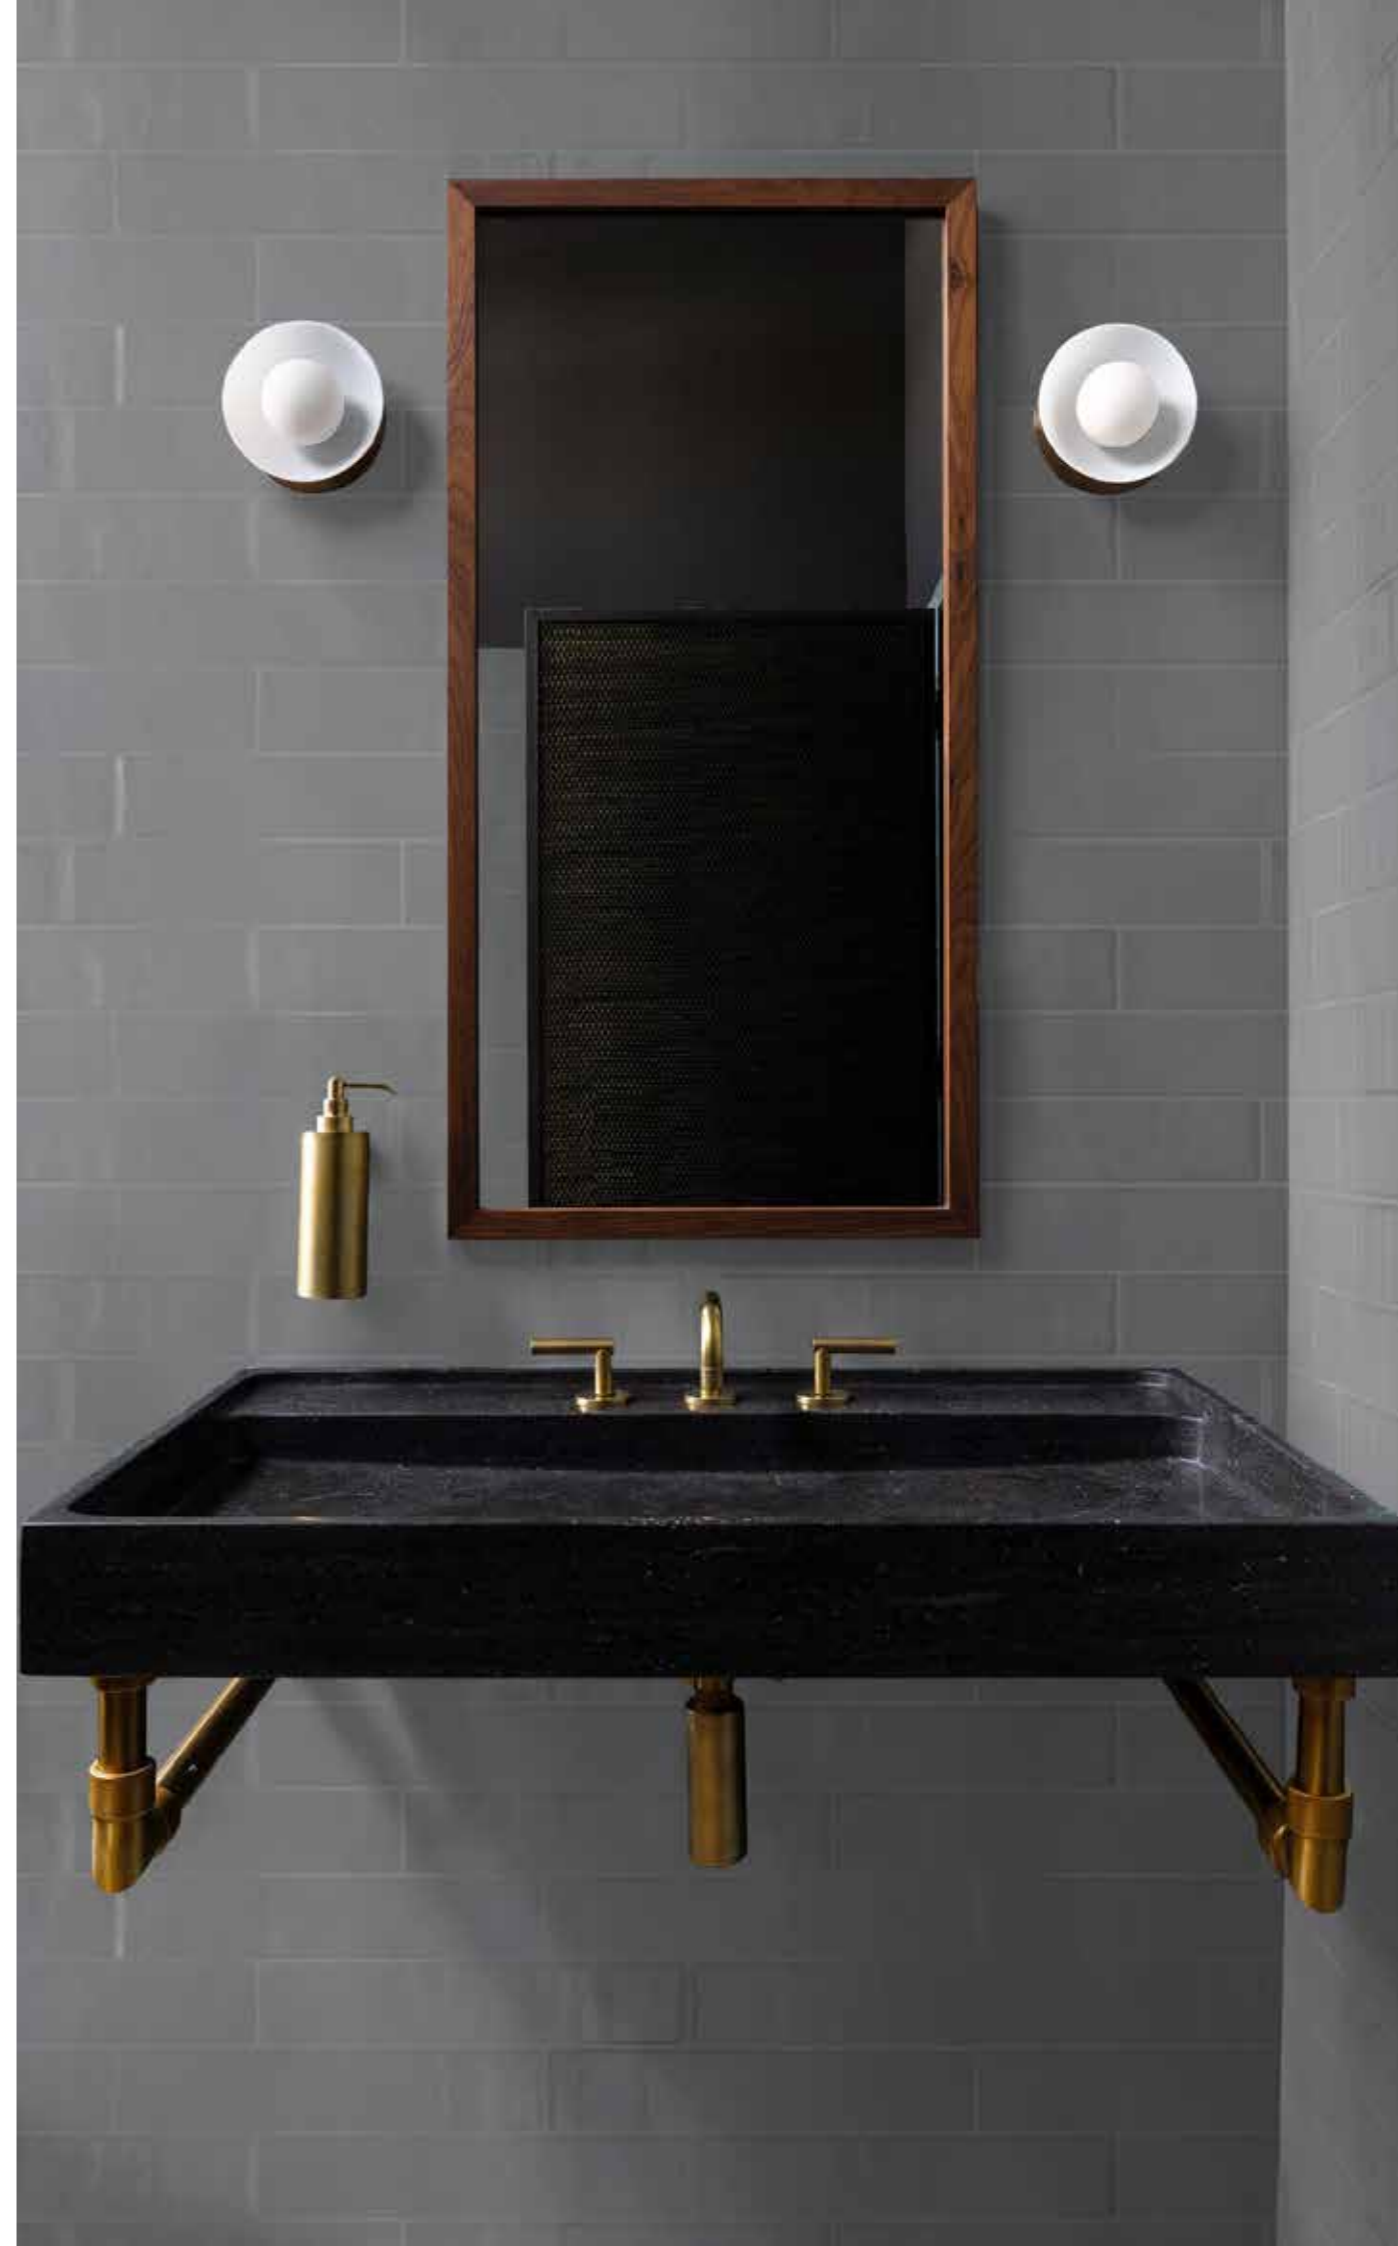

# FARROW

50mm x 250mm

MVG1263  
DORSET WHITE

MVG1262  
REMINISCENT GRAY

MVG1306  
GREY

MVG1305  
VARDO

MVG1264  
NORFOLK BLUE

MVG1307  
OFF-BLACK