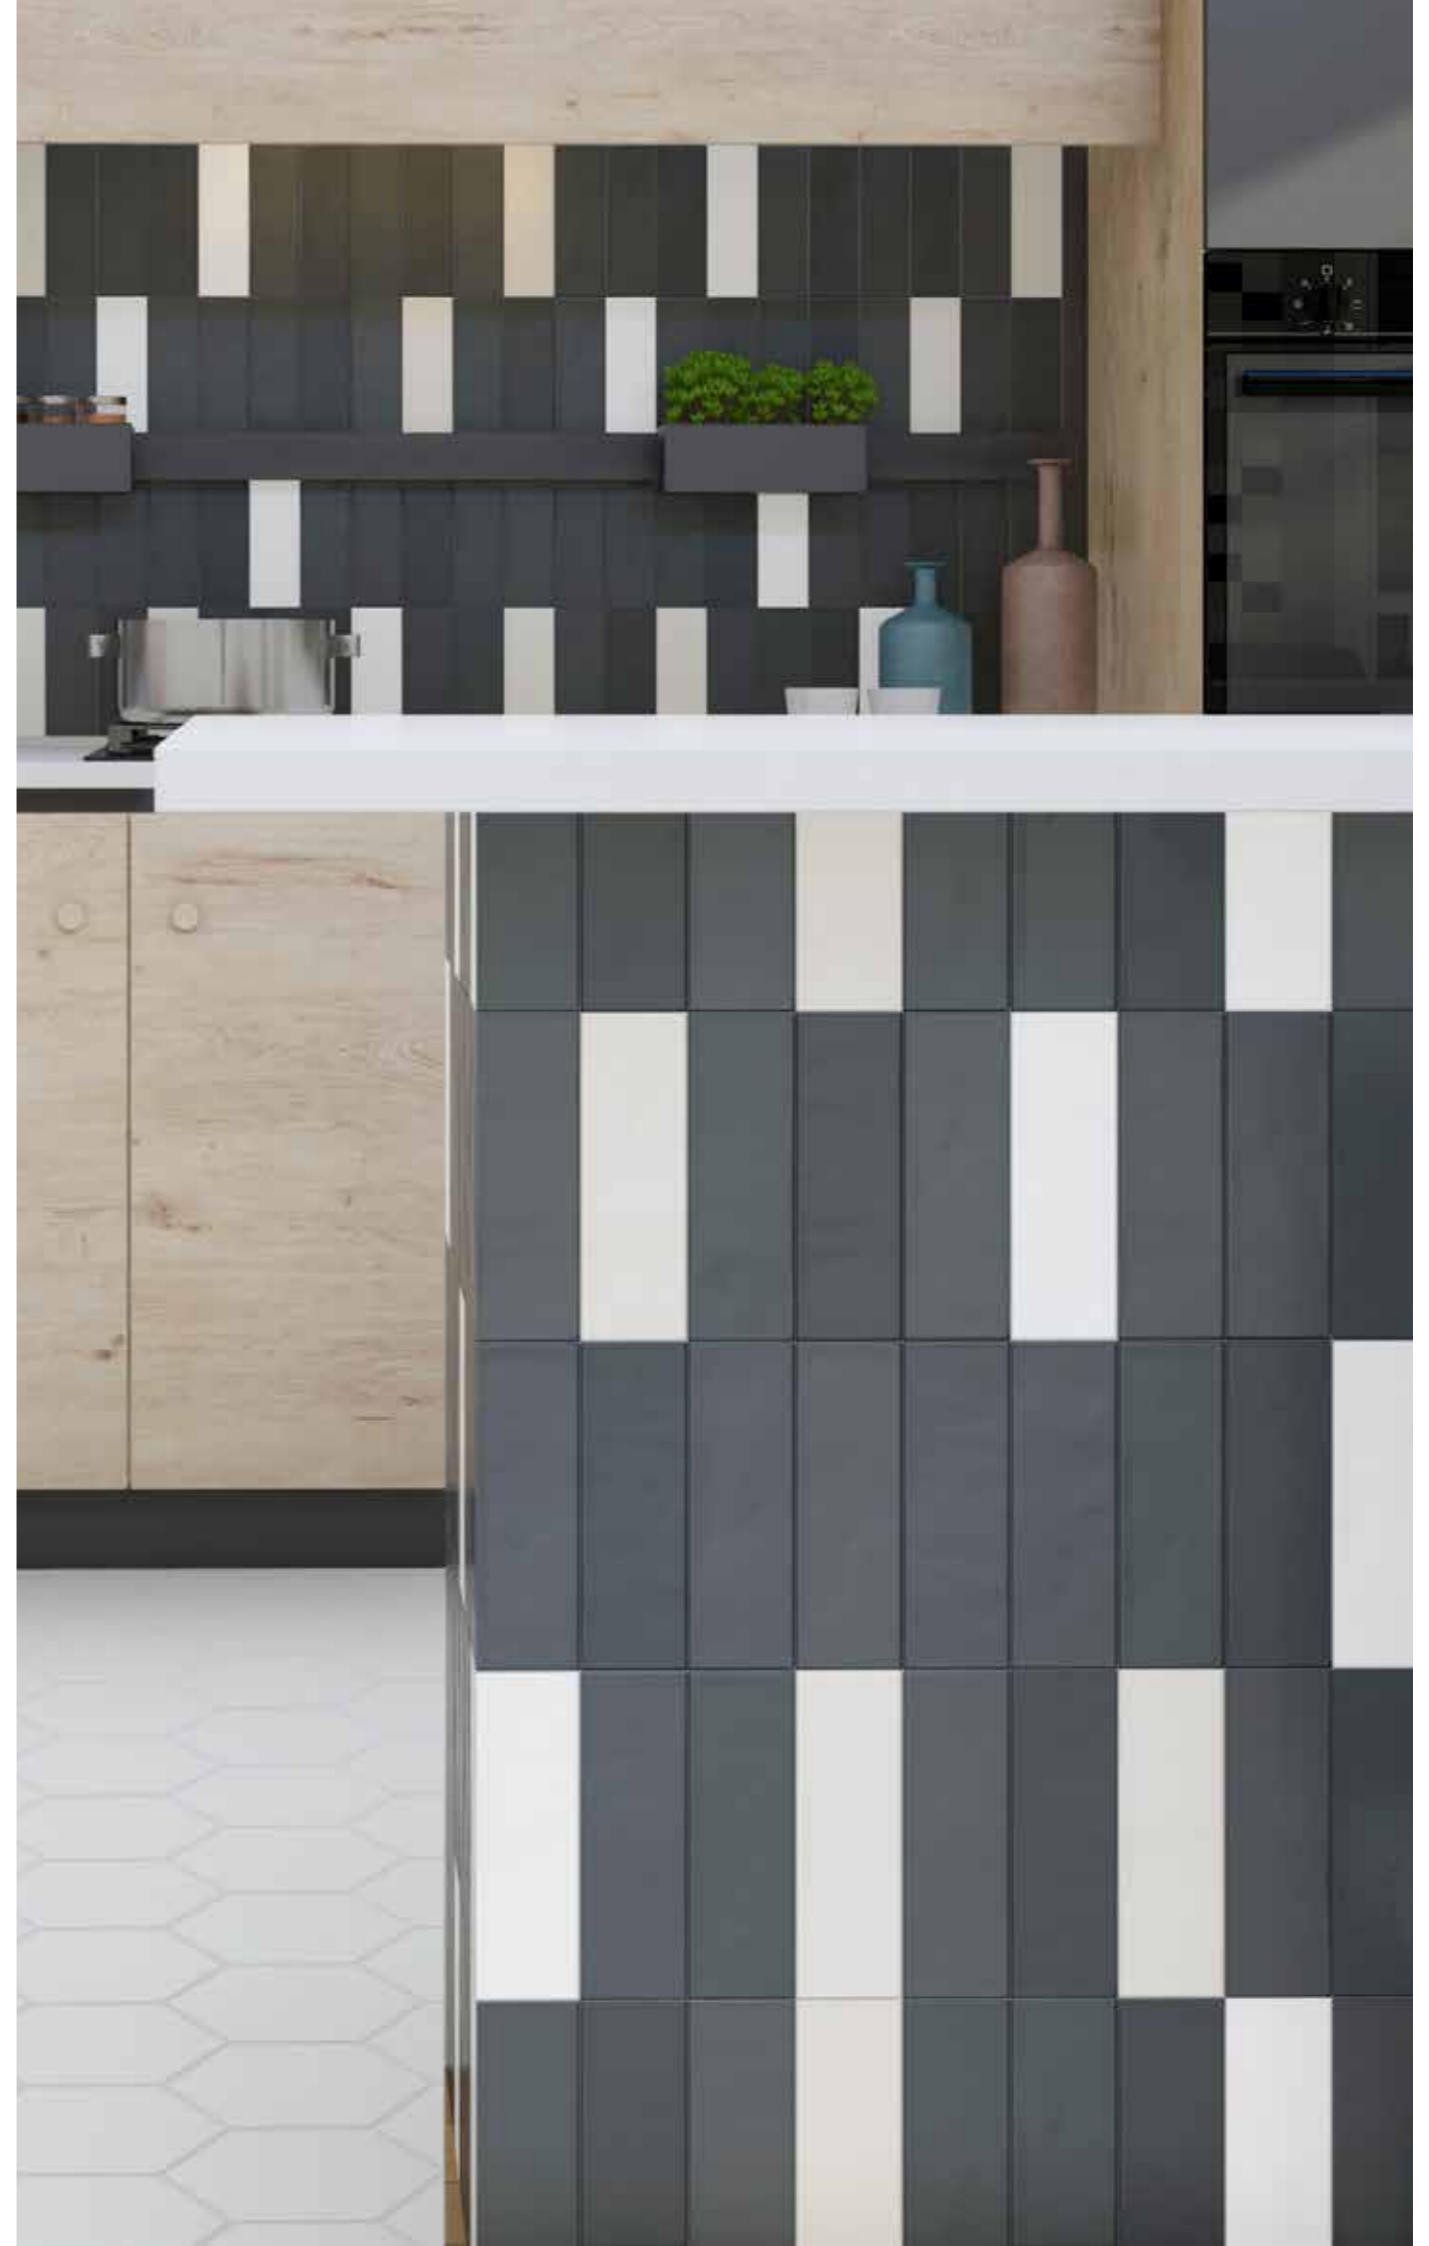

CHALKY

MVG1252
WHITE

MVG1250
TERRACOTTA

MVG1253
ACQUA

MVG1251
GRAFITO

65mm x 200mm
48 tiles/box • 0,624m²/box

Ceramic