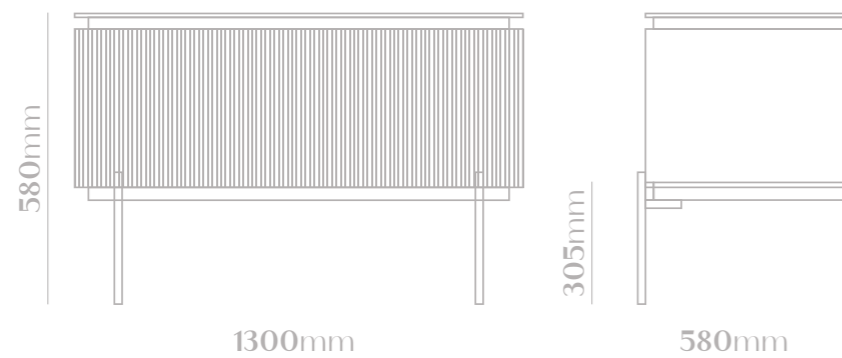

MVG1473
CROCKY | WHITE

MVG1474
CROCKY | JADE GREEN

MVG1475
CROCKY | STAR NIGHT BLUE

SIZE | 1300mm

- Waterproof MDF Material
- Sinter stone basin, easy clean up and maintenance free
- Main cabinet with two cabinet doors with soft close hinges
- 45° concealed handle
- Basin size: 1300*580*200mm
- Cabinet size: 1300*570*460mm

- MVG1613 -
VOGUE | BLUSH

SIZE | 1000mm x 416mm x 560mm

- Marble top
- Ceramic basin, easy clean up and maintenance free
- Main cabinet with one soft close drawer
- 45° concealed handle
- Concealed LED light above drawer

- MVG1614 -
MIDNIGHT | BLACK

SIZE | 800mm x 420mm x 500mm

- Glass
- Solid Surface Composition
- Easy clean up and maintenance free
- Main cabinet with one soft close drawer
- 45° concealed handle
- Concealed LED light above drawer

- MVG1670 -
CROWN | FREESTANDING BATH

SIZE | 1600mm x 750mm x 570mm

- Solid Surface Composition
- Easy clean up and maintenance free
- Colour: White

COMPOSITION

Our Lush Crown range is a new generation solid surface developed by Mosaico Vero. The new generation solid surface has a natural stone feel and is warm to the touch. It's composition consists of two-thirds natural minerals (one of them being Aluminium Trihydrate) and high resistance resins at a low percentage.