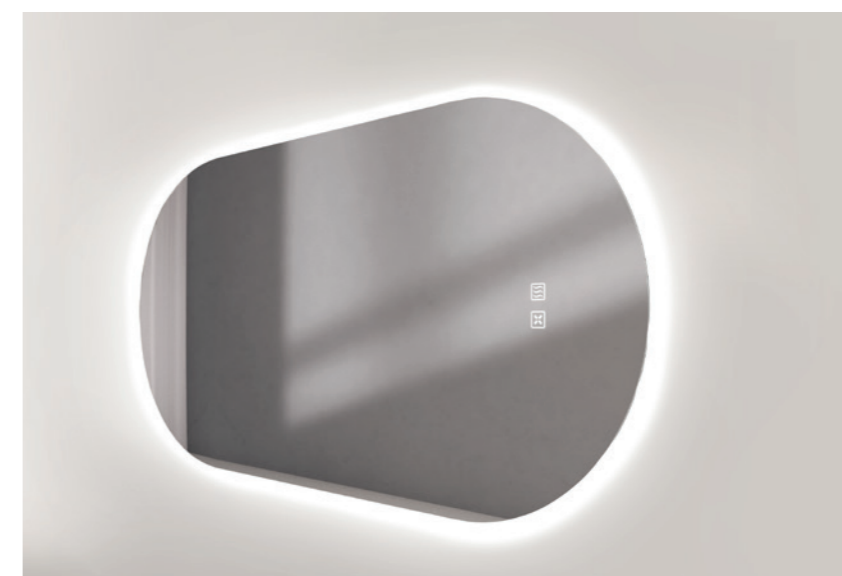

- MVG1477 -
DELUXE 8 | SILVER

SIZE | 800mm x 25mm

- MVG1478 -
GRAND 68 | SILVER

SIZE | 600mm x 800mm x 30mm

- Third generation 5mm copper free mirror with safety film back (Functions the same as tempered glass) pass CASS 480 test
- One switch: touch switch & defogger switch
- Anti-fog by heating pad (1 hour automatic switch off)
- LED colour temperature changing 4000k, Ra-90, R9-50
- Circular side with acrylic lighting bar
- Back circular side with LED lighting strip
- UL standard (110v/60hz) & CE standard (220v/50hz)
- IP44 water proof, power chord with hardwired plug
- One way hanging by aluminium back frame & easy hang-in hook hole

- MVG1479 -
GRAND 612 | SILVER

SIZE | 600mm x 1200mm x 30mm

- MVG1480 -
CLASS 510 | SILVER

SIZE | 500mm x 1000mm x 30mm

- Third generation 5mm copper free mirror with safety film back (Functions the same as tempered glass) pass CASS 480 test
- One switch: touch switch & defogger switch
- Anti-fog by heating pad (1 hour automatic switch off)
- LED colour temperature changing 4000k, Ra-90, R9-50
- Circular side with acrylic lighting bar
- Back circular side with LED lighting strip
- UL standard (110v/60hz) & CE standard (220v/50hz)
- IP44 water proof, power chord with hardwired plug
- One way hanging by aluminium back frame & easy hang-in hook hole