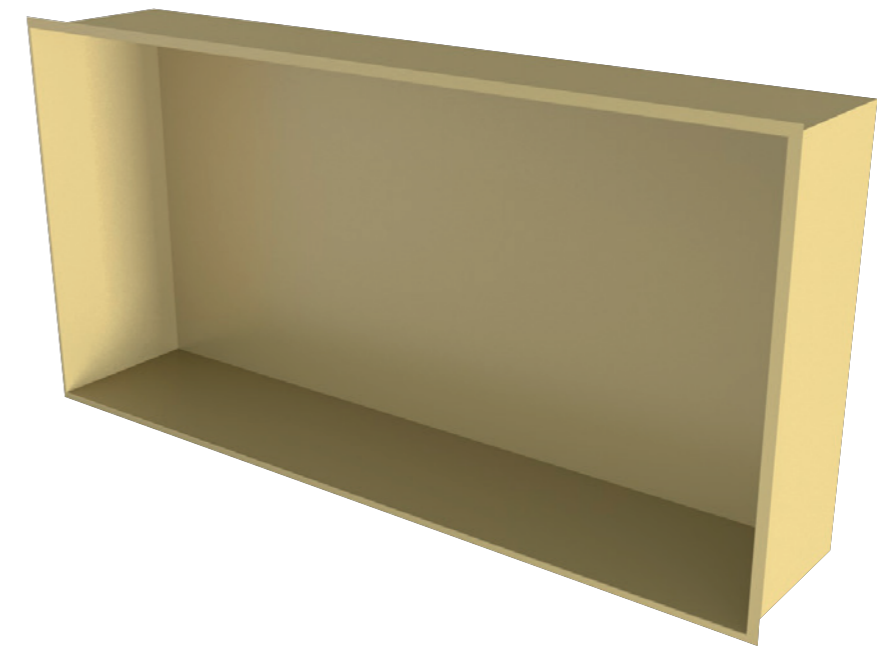

SIZE | 180mm x 20mm x 70mm

MVG1607
LAVISH | *SMALL TOWEL RACK*

SIZE | 280mm x 20mm x 70mm

MVG1608
LAVISH | *LARGE TOWEL RACK*

SIZE | 600mm x 20mm x 70mm

MVG1609
LAVISH | *HOOK*

SIZE | 55mm x 20mm x 38mm

MVG1610
LAVISH | *PAPER HOLDER*

SIZE | 180mm x 20mm x 70mm

MVG1611
LAVISH | *SMALL TOWEL RACK*

SIZE | 280mm x 20mm x 70mm

MVG1612
LAVISH | *LARGE TOWEL RACK*

SIZE | 600mm x 20mm x 70mm

- MVG1599 -
NICHE 600 | BLACK

SIZE | 600mm x 300mm x 120mm

- MVG1600 -
NICHE 600 | GOLD

SIZE | 600mm x 300mm x 120mm

- MVG1603 -
TASTY LEDGE 600 | BLACK

SIZE | 300mm x 132mm x 30mm

- MVG1601 -
TASTY LEDGE 300 | BLACK

SIZE | 300mm x 132mm x 30mm

- MVG1602 -
TASTY LEDGE 300 | GOLD