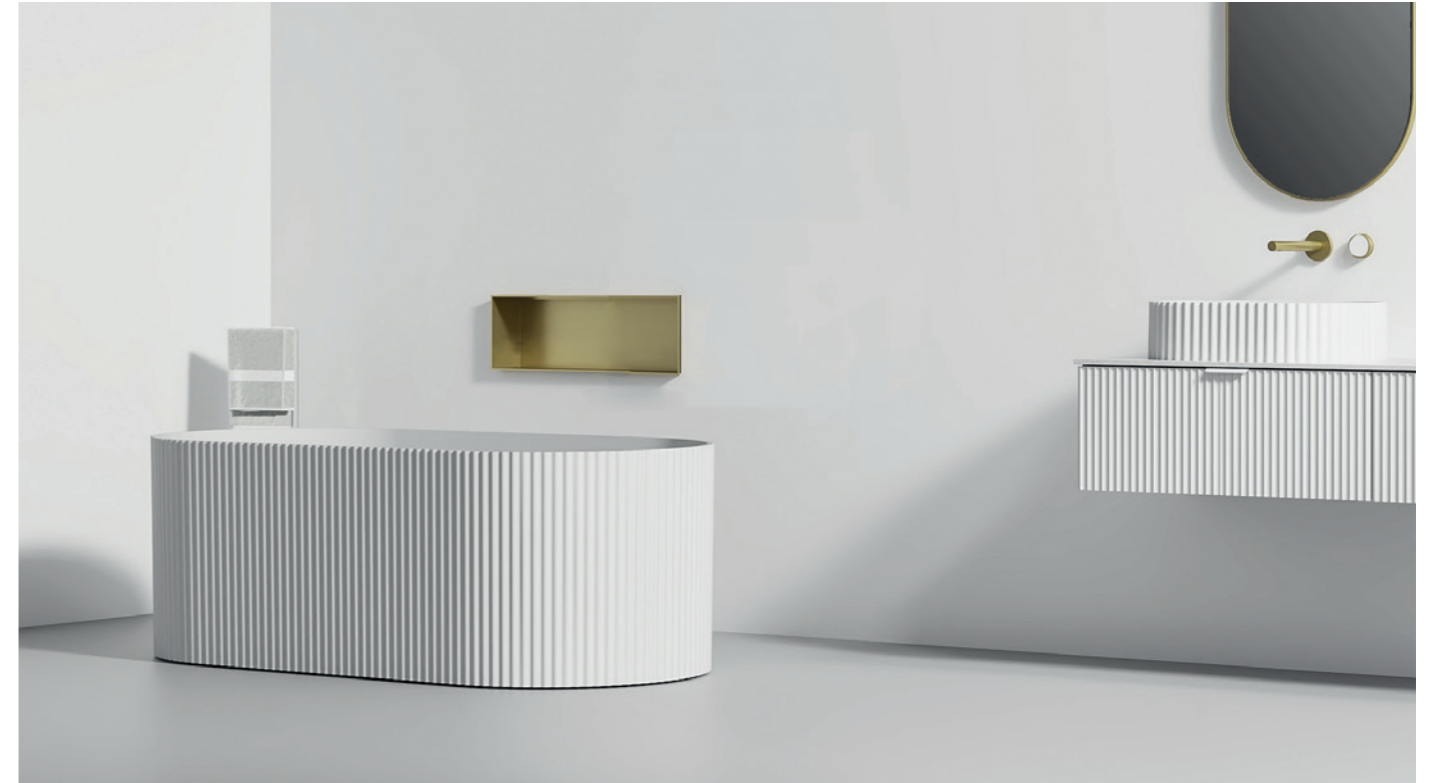

SIZE | 180mm x 20mm x 70mm

MVG1611
LAVISH | *SMALL TOWEL RACK*

SIZE | 280mm x 20mm x 70mm

MVG1612
LAVISH | *LARGE TOWEL RACK*

SIZE | 600mm x 20mm x 70mm

- MVG1599 -
NICHE 600 | BLACK

SIZE | 600mm x 300mm x 120mm

- MVG1600 -
NICHE 600 | GOLD

SIZE | 600mm x 300mm x 120mm

- MVG1603 -
TASTY LEDGE 600 | BLACK

SIZE | 300mm x 132mm x 30mm

- MVG1601 -
TASTY LEDGE 300 | BLACK

SIZE | 300mm x 132mm x 30mm

- MVG1602 -
TASTY LEDGE 300 | GOLD