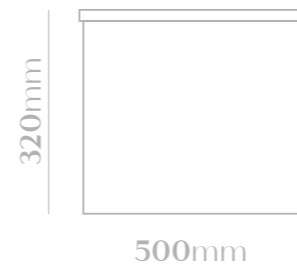

- MVG1614 -
MIDNIGHT | BLACK

SIZE | 800mm x 420mm x 500mm

- Glass
- Solid Surface Composition
- Easy clean up and maintenance free
- Main cabinet with one soft close drawer
- 45° concealed handle
- Concealed LED light above drawer

MVG1615
FABULOUS | SMALL WHITE MATT

MVG1616
FABULOUS | SMALL SOFT GREY

MVG1617
FABULOUS | SMALL SOFT BROWN

SIZE | 800mm x 320mm x 500mm

- Solid Surface Composition
- Easy clean up and maintenance free
- Main cabinet with one soft close drawer
- 45° concealed handle

MVG1618
FABULOUS | LARGE WHITE

MVG1619
FABULOUS | LARGE SOFT GREY

MVG1620
FABULOUS | LARGE SOFT BROWN

SIZE | 1600mm x 500mm x 300mm

- BASINS NOT INCLUDED
- Waterproof MDF Material
- Sinter stone counter top, easy clean up and maintenance free
- Double cabinet with soft close drawer
- 45° concealed handle

- MVG1670 -
CROWN | FREESTANDING BATH

SIZE | 1600mm x 750mm x 570mm

- Solid Surface Composition
- Easy clean up and maintenance free
- Colour: White

COMPOSITION

Our Lush Crown range is a new generation solid surface developed by Mosaico Vero. The new generation solid surface has a natural stone feel and is warm to the touch. It's composition consists of two-thirds natural minerals (one of them being Aluminium Trihydrate) and high resistance resins at a low percentage.