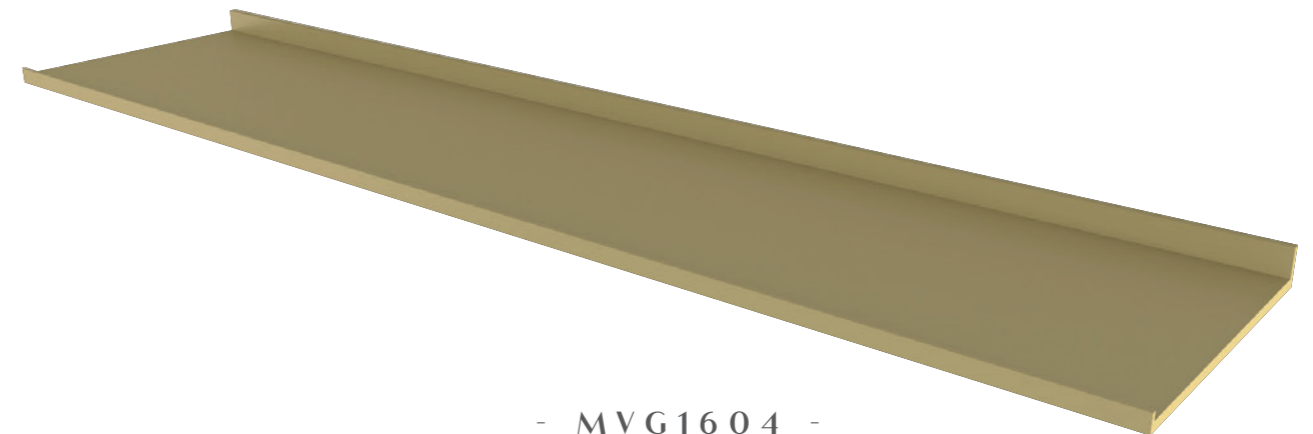

SIZE | 180mm x 20mm x 70mm

MVG1611
LAVISH | *SMALL TOWEL RACK*

SIZE | 280mm x 20mm x 70mm

MVG1612
LAVISH | *LARGE TOWEL RACK*

SIZE | 600mm x 20mm x 70mm

- MVG1599 -
NICHE 600 | BLACK

SIZE | 600mm x 300mm x 120mm

- MVG1600 -
NICHE 600 | GOLD

SIZE | 600mm x 300mm x 120mm

- MVG1603 -
TASTY LEDGE 600 | BLACK

SIZE | 300mm x 132mm x 30mm

- MVG1601 -
TASTY LEDGE 300 | BLACK

SIZE | 300mm x 132mm x 30mm

- MVG1602 -
TASTY LEDGE 300 | GOLD

SIZE | 300mm x 132mm x 30mm

- MVG1604 -
TASTY LEDGE 600 | GOLD

SIZE | 600mm x 132mm x 30mm