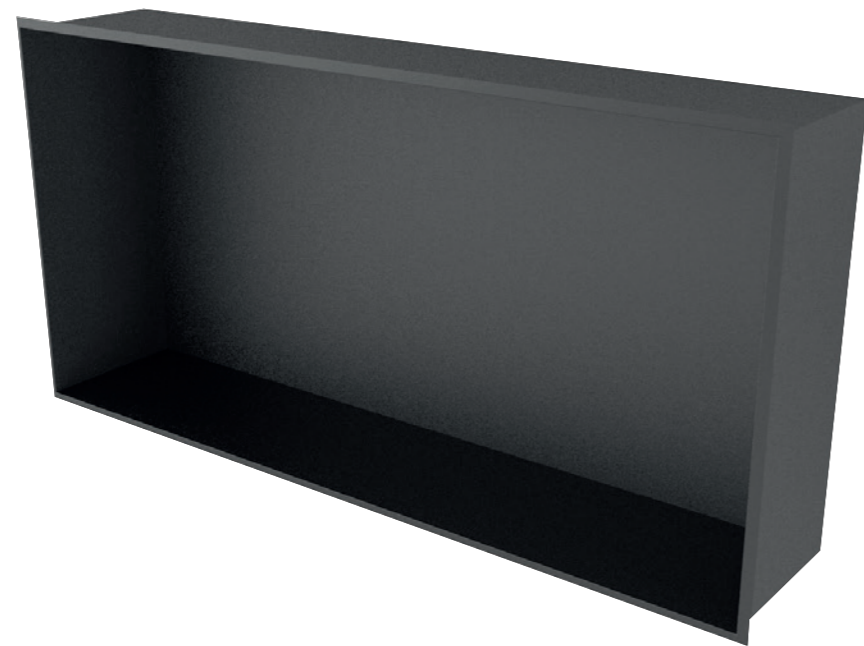

SIZE | 180mm x 20mm x 70mm

MVG1607
LAVISH | *SMALL TOWEL RACK*

SIZE | 280mm x 20mm x 70mm

MVG1608
LAVISH | *LARGE TOWEL RACK*

SIZE | 600mm x 20mm x 70mm

MVG1609
LAVISH | *HOOK*

SIZE | 55mm x 20mm x 38mm

MVG1610
LAVISH | *PAPER HOLDER*

SIZE | 180mm x 20mm x 70mm

MVG1611
LAVISH | *SMALL TOWEL RACK*

SIZE | 280mm x 20mm x 70mm

MVG1612
LAVISH | *LARGE TOWEL RACK*

SIZE | 600mm x 20mm x 70mm

- MVG1599 -
NICHE 600 | BLACK

SIZE | 600mm x 300mm x 120mm

- MVG1600 -
NICHE 600 | GOLD

SIZE | 600mm x 300mm x 120mm

- MVG1603 -
TASTY LEDGE 600 | BLACK

SIZE | 300mm x 132mm x 30mm

- MVG1601 -
TASTY LEDGE 300 | BLACK

SIZE | 300mm x 132mm x 30mm

- MVG1602 -
TASTY LEDGE 300 | GOLD