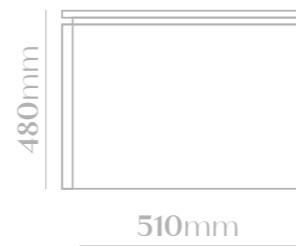

lush ×

b a t h r o o m

MVG1465
JUICY | WHITE

MVG1466
JUICY | GREY

SIZE | 600mm

- Waterproof MDF Material
- Ceramic basin, easy clean up and maintenance free
- Main cabinet with two cabinet doors with soft close hinges
- 45° concealed handle
- Basin size: 610*520*180mm
- Cabinet size: 580*500*450mm

MVG1467
DELICIOUS | WHITE

MVG1468
DELICIOUS | GREY

MVG1469
DELICIOUS | JADE

MVG1470
DELICIOUS | NIGHT BLUE

SIZE | 800mm

- Waterproof MDF Material
- Ceramic basin, easy clean up and maintenance free
- Main cabinet with one soft close drawer
- 45° concealed handle
- Basin size: 810*470*180mm
- Cabinet size: 780*450*450mm

MVG1471
SAVVY | WALNUT

MVG1472
SAVVY | OAK

SIZE | 800mm

- Waterproof MDF Material
- Ceramic basin, easy clean up and maintenance free
- Main cabinet with one soft close drawer
- 45° handle
- Basin size: 810*510*200mm
- Cabinet size: 790*495*450mm

- MVG1613 -
VOGUE | BLUSH

SIZE | 1000mm x 416mm x 560mm

- Marble top
- Ceramic basin, easy clean up and maintenance free
- Main cabinet with one soft close drawer
- 45° concealed handle
- Concealed LED light above drawer