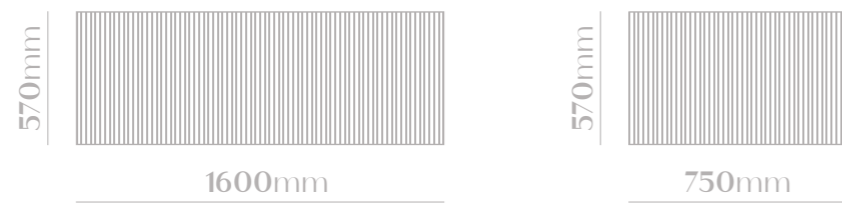

MVG1615
FABULOUS | SMALL WHITE MATT

MVG1616
FABULOUS | SMALL SOFT GREY

MVG1617
FABULOUS | SMALL SOFT BROWN

SIZE | 800mm x 320mm x 500mm

- Solid Surface Composition
- Easy clean up and maintenance free
- Main cabinet with one soft close drawer
- 45° concealed handle

MVG1618
FABULOUS | LARGE WHITE

MVG1619
FABULOUS | LARGE SOFT GREY

MVG1620
FABULOUS | LARGE SOFT BROWN

SIZE | 1600mm x 500mm x 300mm

- BASINS NOT INCLUDED
- Waterproof MDF Material
- Sinter stone counter top, easy clean up and maintenance free
- Double cabinet with soft close drawer
- 45° concealed handle

- MVG1670 -
CROWN | FREESTANDING BATH

SIZE | 1600mm x 750mm x 570mm

- Solid Surface Composition
- Easy clean up and maintenance free
- Colour: White

COMPOSITION

Our Lush Crown range is a new generation solid surface developed by Mosaico Vero. The new generation solid surface has a natural stone feel and is warm to the touch. It's composition consists of two-thirds natural minerals (one of them being Aluminium Trihydrate) and high resistance resins at a low percentage.