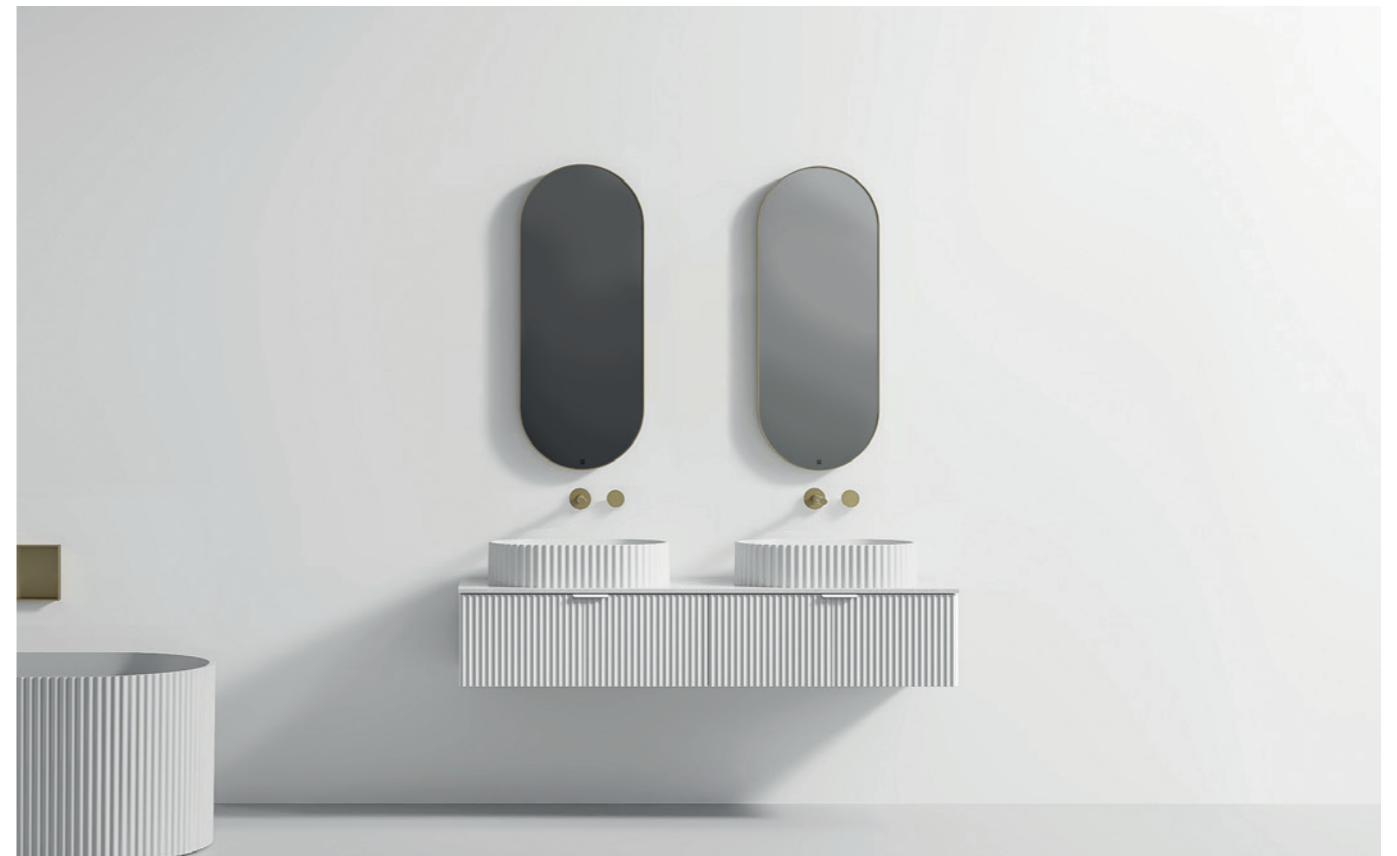

- MVG1670 -
CROWN | FREESTANDING BATH

SIZE | 1600mm x 750mm x 570mm

- Solid Surface Composition
- Easy clean up and maintenance free
- Colour: White

COMPOSITION

Our Lush Crown range is a new generation solid surface developed by Mosaico Vero. The new generation solid surface has a natural stone feel and is warm to the touch. It's composition consists of two-thirds natural minerals (one of them being Aluminium Trihydrate) and high resistance resins at a low percentage.