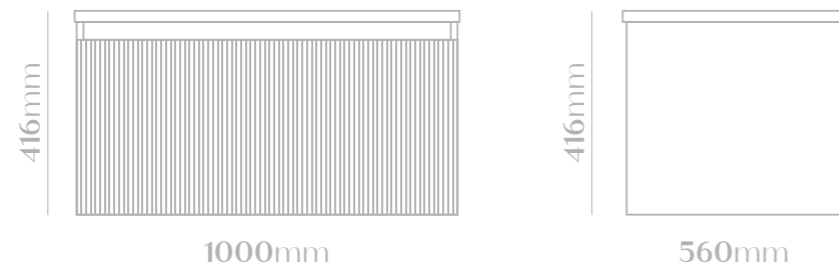

MVG1467
DELICIOUS | WHITE

MVG1468
DELICIOUS | GREY

MVG1469
DELICIOUS | JADE

MVG1470
DELICIOUS | NIGHT BLUE

SIZE | 800mm

- Waterproof MDF Material
- Ceramic basin, easy clean up and maintenance free
- Main cabinet with one soft close drawer
- 45° concealed handle
- Basin size: 810*470*180mm
- Cabinet size: 780*450*450mm

MVG1471
SAVVY | WALNUT

MVG1472
SAVVY | OAK

SIZE | 800mm

- Waterproof MDF Material
- Ceramic basin, easy clean up and maintenance free
- Main cabinet with one soft close drawer
- 45° handle
- Basin size: 810*510*200mm
- Cabinet size: 790*495*450mm

MVG1473
CROCKY | WHITE

MVG1474
CROCKY | JADE GREEN

MVG1475
CROCKY | STAR NIGHT BLUE

SIZE | 1300mm

- Waterproof MDF Material
- Sinter stone basin, easy clean up and maintenance free
- Main cabinet with two cabinet doors with soft close hinges
- 45° concealed handle
- Basin size: 1300*580*200mm
- Cabinet size: 1300*570*460mm

- MVG1613 -
VOGUE | BLUSH

SIZE | 1000mm x 416mm x 560mm

- Marble top
- Ceramic basin, easy clean up and maintenance free
- Main cabinet with one soft close drawer
- 45° concealed handle
- Concealed LED light above drawer