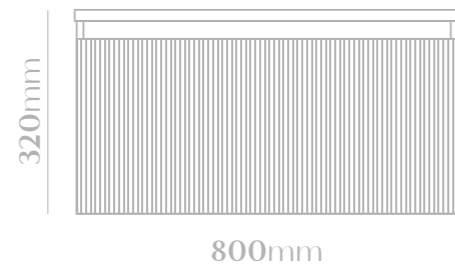

- MVG1613 -
VOGUE | BLUSH

SIZE | 1000mm x 416mm x 560mm

- Marble top
- Ceramic basin, easy clean up and maintenance free
- Main cabinet with one soft close drawer
- 45° concealed handle
- Concealed LED light above drawer

- MVG1614 -
MIDNIGHT | BLACK

SIZE | 800mm x 420mm x 500mm

- Glass
- Solid Surface Composition
- Easy clean up and maintenance free
- Main cabinet with one soft close drawer
- 45° concealed handle
- Concealed LED light above drawer

MVG1615
FABULOUS | SMALL WHITE MATT

MVG1616
FABULOUS | SMALL SOFT GREY

MVG1617
FABULOUS | SMALL SOFT BROWN

SIZE | 800mm x 320mm x 500mm

- Solid Surface Composition
- Easy clean up and maintenance free
- Main cabinet with one soft close drawer
- 45° concealed handle

- MVG1670 -
CROWN | FREESTANDING BATH

SIZE | 1600mm x 750mm x 570mm

- Solid Surface Composition
- Easy clean up and maintenance free
- Colour: White

COMPOSITION

Our Lush Crown range is a new generation solid surface developed by Mosaico Vero. The new generation solid surface has a natural stone feel and is warm to the touch. It's composition consists of two-thirds natural minerals (one of them being Aluminium Trihydrate) and high resistance resins at a low percentage.