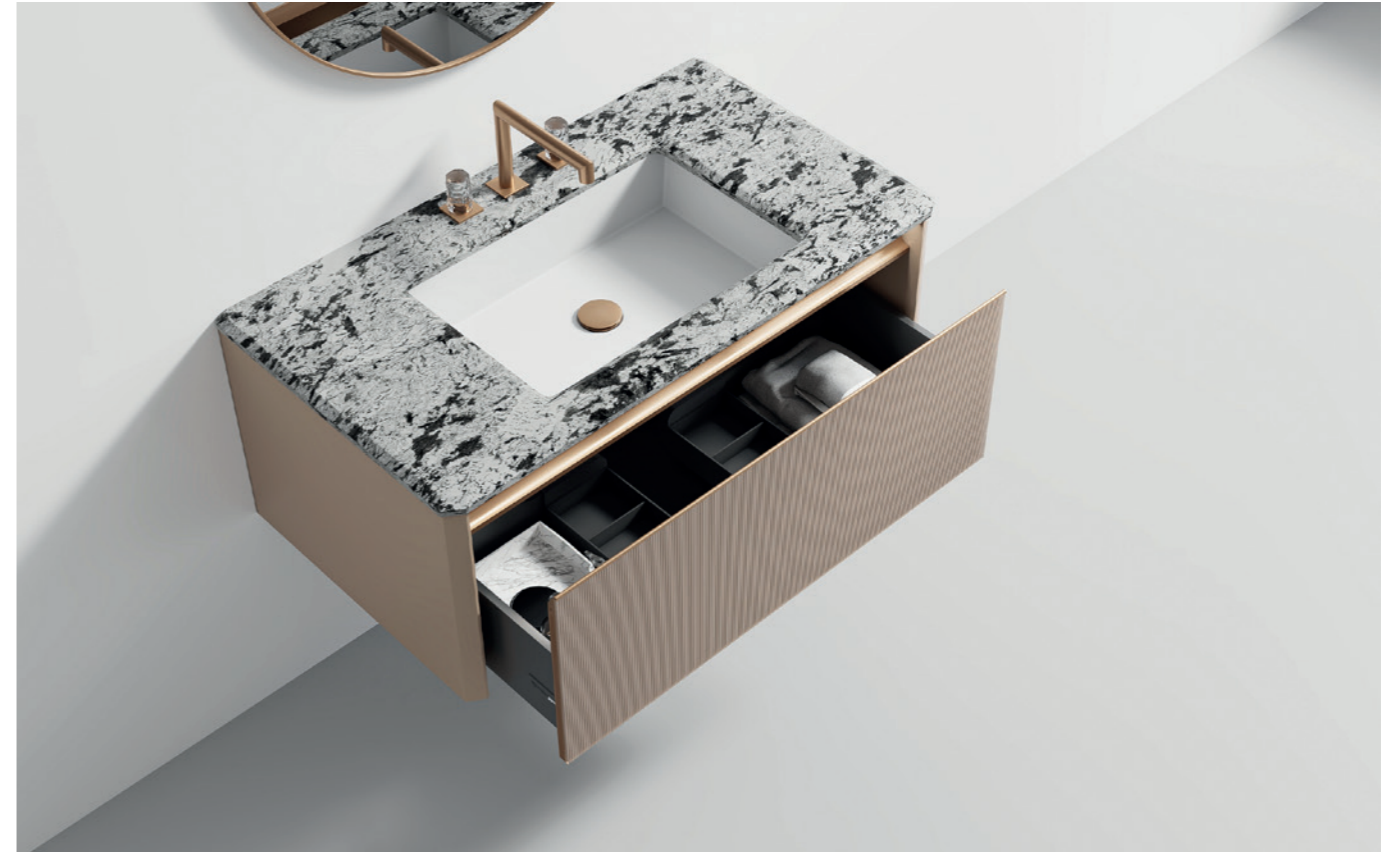

- MVG1613 -
VOGUE | BLUSH

SIZE | 1000mm x 416mm x 560mm

- Marble top
- Ceramic basin, easy clean up and maintenance free
- Main cabinet with one soft close drawer
- 45° concealed handle
- Concealed LED light above drawer