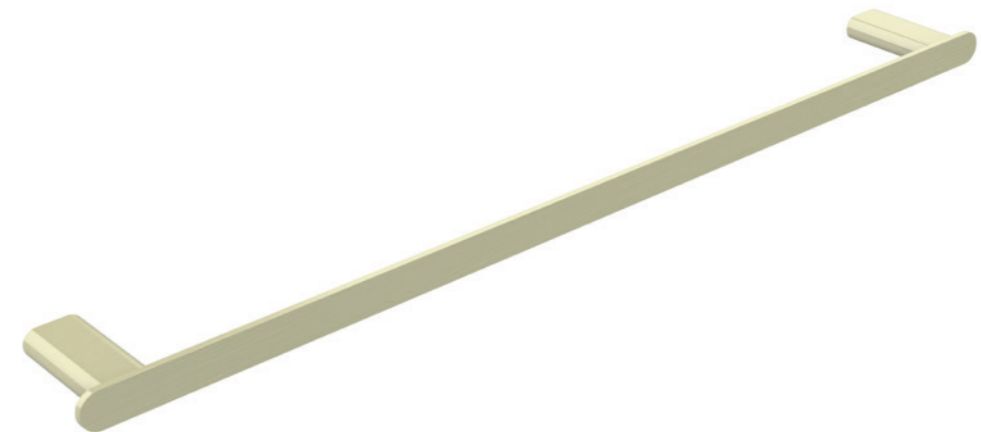

SIZE | 160mm x 30mm x 8mm

MVG1541
LACE | *HOOK*

SIZE | 100mm x 16mm

MVG1542
LACE | *BRUSH & HOLDER*

SIZE | 370mm x 95mm x 130mm

MVG1605
LAVISH | *HOOK*

SIZE | 55mm x 20mm x 38mm

MVG1606
LAVISH | *PAPER HOLDER*

SIZE | 180mm x 20mm x 70mm

MVG1607
LAVISH | *SMALL TOWEL RACK*

SIZE | 280mm x 20mm x 70mm

MVG1608
LAVISH | *LARGE TOWEL RACK*

SIZE | 600mm x 20mm x 70mm

MVG1609
LAVISH | *HOOK*

SIZE | 55mm x 20mm x 38mm

MVG1610
LAVISH | *PAPER HOLDER*