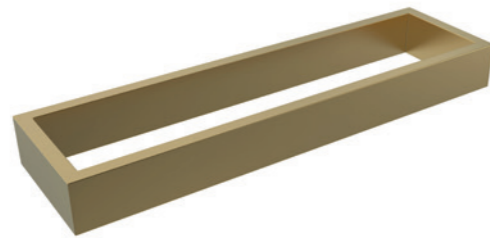

- MVG1567 -
FLUID | BLACK

SIZE | 480mm x 800mm x 30mm

- Third generation 5mm copper free mirror with safety film back (Functions the same as tempered glass) pass CASS 480 test
- Back circular side with LED lighting strip
- One way hanging by aluminium back frame & easy hang-in hook hole
- Matt Black frame

MVG1523
ULTIMA | *LARGE*
TOWEL RACK

SIZE | 600mm x 70mm x 30mm

MVG1526
ULTIMA | *HOOK*

SIZE | 80mm x 30mm x 40mm

MVG1524
ULTIMA | *SMALL*
TOWEL RACK

SIZE | 300mm x 70mm x 30mm

MVG1525
ULTIMA | *PAPER*
HOLDER

SIZE | 95mm x 75mm x 30mm

MVG1527
ULTIMA | *BRUSH & HOLDER*

SIZE | 370mm x 100mm x 16mm

MVG1528
**ULTIMA | LARGE
TOWEL RACK**

SIZE | 600mm x 70mm x 30mm

MVG1531
ULTIMA | HOOK

SIZE | 80mm x 30mm x 40mm

MVG1529
**ULTIMA | SMALL
TOWEL RACK**