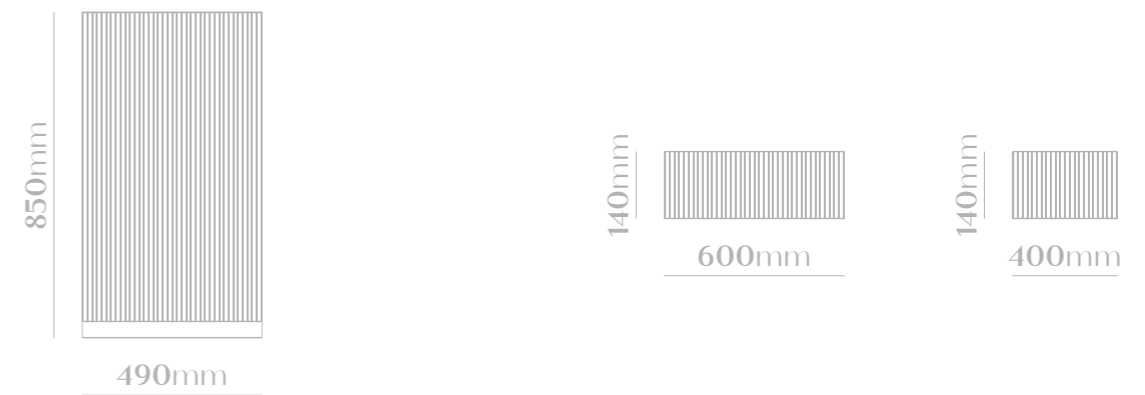

- MVG1670 -
CROWN | FREESTANDING BATH

SIZE | 1600mm x 750mm x 570mm

- Solid Surface Composition
- Easy clean up and maintenance free
- Colour: White

COMPOSITION

Our Lush Crown range is a new generation solid surface developed by Mosaico Vero. The new generation solid surface has a natural stone feel and is warm to the touch. It's composition consists of two-thirds natural minerals (one of them being Aluminium Trihydrate) and high resistance resins at a low percentage.

There are many benefits of this new generation solid surface composition. It has no pores, it is antibacterial, it is hard-wearing and highly resistant. It requires minimum maintenance and is easy to clean.

MVG1671
CROWN | FREESTANDING BASIN

SIZE | 490mm x 490mm x 850mm

- Solid Surface Composition
- Easy clean up and maintenance free
- Colour: White

MVG1672
CROWN | COUNTERTOP BASIN

SIZE | 600mm x 400mm x 140mm

- Solid Surface Composition
- Easy clean up and maintenance free
- Colour: White