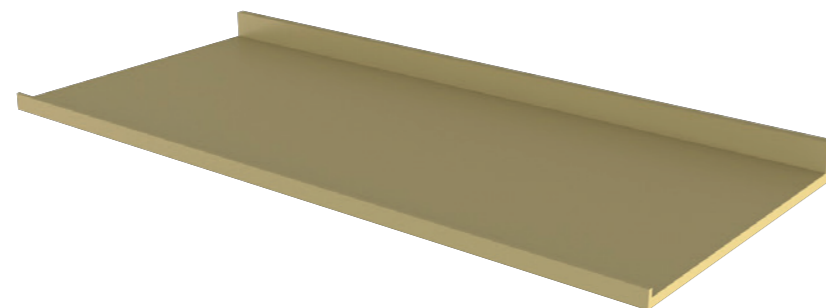

SIZE | 180mm x 20mm x 70mm

MVG1611
LAVISH | *SMALL TOWEL RACK*

SIZE | 280mm x 20mm x 70mm

MVG1612
LAVISH | *LARGE TOWEL RACK*

SIZE | 600mm x 20mm x 70mm

- MVG1599 -
NICHE 600 | BLACK

SIZE | 600mm x 300mm x 120mm

- MVG1600 -
NICHE 600 | GOLD

SIZE | 600mm x 300mm x 120mm

- MVG1603 -
TASTY LEDGE 600 | BLACK

SIZE | 300mm x 132mm x 30mm

- MVG1601 -
TASTY LEDGE 300 | BLACK

SIZE | 300mm x 132mm x 30mm

- MVG1602 -
TASTY LEDGE 300 | GOLD

SIZE | 300mm x 132mm x 30mm

- MVG1604 -
TASTY LEDGE 600 | GOLD

SIZE | 600mm x 132mm x 30mm