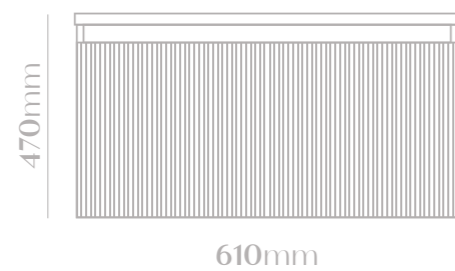

lush ×

b a t h r o o m

MVG1465
JUICY | WHITE

MVG1466
JUICY | GREY

SIZE | 600mm

- Waterproof MDF Material
- Ceramic basin, easy clean up and maintenance free
- Main cabinet with two cabinet doors with soft close hinges
- 45° concealed handle
- Basin size: 610*520*180mm
- Cabinet size: 580*500*450mm

MVG1467
DELICIOUS | WHITE

MVG1468
DELICIOUS | GREY

MVG1469
DELICIOUS | JADE

MVG1470
DELICIOUS | NIGHT BLUE

SIZE | 800mm

- Waterproof MDF Material
- Ceramic basin, easy clean up and maintenance free
- Main cabinet with one soft close drawer
- 45° concealed handle
- Basin size: 810*470*180mm
- Cabinet size: 780*450*450mm

MVG1471
SAVVY | WALNUT

MVG1472
SAVVY | OAK

SIZE | 800mm

- Waterproof MDF Material
- Ceramic basin, easy clean up and maintenance free
- Main cabinet with one soft close drawer
- 45° handle
- Basin size: 810*510*200mm
- Cabinet size: 790*495*450mm

- MVG1670 -
CROWN | FREESTANDING BATH

SIZE | 1600mm x 750mm x 570mm

- Solid Surface Composition
- Easy clean up and maintenance free
- Colour: White

COMPOSITION

Our Lush Crown range is a new generation solid surface developed by Mosaico Vero. The new generation solid surface has a natural stone feel and is warm to the touch. It's composition consists of two-thirds natural minerals (one of them being Aluminium Trihydrate) and high resistance resins at a low percentage.