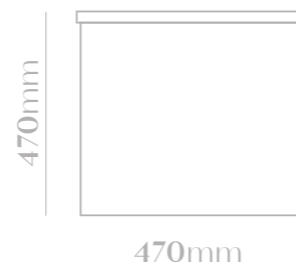

lush ×

b a t h r o o m

MVG1465
JUICY | WHITE

MVG1466
JUICY | GREY

SIZE | 600mm

- Waterproof MDF Material
- Ceramic basin, easy clean up and maintenance free
- Main cabinet with two cabinet doors with soft close hinges
- 45° concealed handle
- Basin size: 610*520*180mm
- Cabinet size: 580*500*450mm

MVG1467
DELICIOUS | WHITE

MVG1468
DELICIOUS | GREY

MVG1469
DELICIOUS | JADE

MVG1470
DELICIOUS | NIGHT BLUE

SIZE | 800mm

- Waterproof MDF Material
- Ceramic basin, easy clean up and maintenance free
- Main cabinet with one soft close drawer
- 45° concealed handle
- Basin size: 810*470*180mm
- Cabinet size: 780*450*450mm

MVG1471
SAVVY | WALNUT

MVG1472
SAVVY | OAK

SIZE | 800mm

- Waterproof MDF Material
- Ceramic basin, easy clean up and maintenance free
- Main cabinet with one soft close drawer
- 45° handle
- Basin size: 810*510*200mm
- Cabinet size: 790*495*450mm

- MVG1613 -
VOGUE | BLUSH

SIZE | 1000mm x 416mm x 560mm

- Marble top
- Ceramic basin, easy clean up and maintenance free
- Main cabinet with one soft close drawer
- 45° concealed handle
- Concealed LED light above drawer