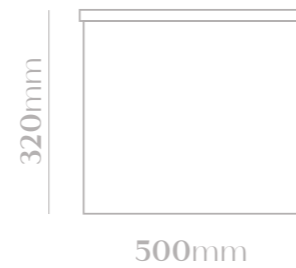

- MVG1613 -
VOGUE | BLUSH

SIZE | 1000mm x 416mm x 560mm

- Marble top
- Ceramic basin, easy clean up and maintenance free
- Main cabinet with one soft close drawer
- 45° concealed handle
- Concealed LED light above drawer

- MVG1614 -
MIDNIGHT | BLACK

SIZE | 800mm x 420mm x 500mm

- Glass
- Solid Surface Composition
- Easy clean up and maintenance free
- Main cabinet with one soft close drawer
- 45° concealed handle
- Concealed LED light above drawer

MVG1615
FABULOUS | SMALL WHITE MATT

MVG1616
FABULOUS | SMALL SOFT GREY

MVG1617
FABULOUS | SMALL SOFT BROWN

SIZE | 800mm x 320mm x 500mm

- Solid Surface Composition
- Easy clean up and maintenance free
- Main cabinet with one soft close drawer
- 45° concealed handle

- MVG1670 -
CROWN | FREESTANDING BATH

SIZE | 1600mm x 750mm x 570mm

- Solid Surface Composition
- Easy clean up and maintenance free
- Colour: White

COMPOSITION

Our Lush Crown range is a new generation solid surface developed by Mosaico Vero. The new generation solid surface has a natural stone feel and is warm to the touch. It's composition consists of two-thirds natural minerals (one of them being Aluminium Trihydrate) and high resistance resins at a low percentage.