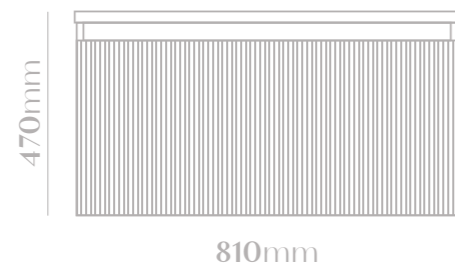

lush ×

b a t h r o o m

MVG1465
JUICY | WHITE

MVG1466
JUICY | GREY

SIZE | 600mm

- Waterproof MDF Material
- Ceramic basin, easy clean up and maintenance free
- Main cabinet with two cabinet doors with soft close hinges
- 45° concealed handle
- Basin size: 610*520*180mm
- Cabinet size: 580*500*450mm

MVG1467
DELICIOUS | WHITE

MVG1468
DELICIOUS | GREY

MVG1469
DELICIOUS | JADE

MVG1470
DELICIOUS | NIGHT BLUE

SIZE | 800mm

- Waterproof MDF Material
- Ceramic basin, easy clean up and maintenance free
- Main cabinet with one soft close drawer
- 45° concealed handle
- Basin size: 810*470*180mm
- Cabinet size: 780*450*450mm

MVG1471
SAVVY | WALNUT

MVG1472
SAVVY | OAK

SIZE | 800mm

- Waterproof MDF Material
- Ceramic basin, easy clean up and maintenance free
- Main cabinet with one soft close drawer
- 45° handle
- Basin size: 810*510*200mm
- Cabinet size: 790*495*450mm

- MVG1670 -
CROWN | FREESTANDING BATH

SIZE | 1600mm x 750mm x 570mm

- Solid Surface Composition
- Easy clean up and maintenance free
- Colour: White

COMPOSITION

Our Lush Crown range is a new generation solid surface developed by Mosaico Vero. The new generation solid surface has a natural stone feel and is warm to the touch. It's composition consists of two-thirds natural minerals (one of them being Aluminium Trihydrate) and high resistance resins at a low percentage.