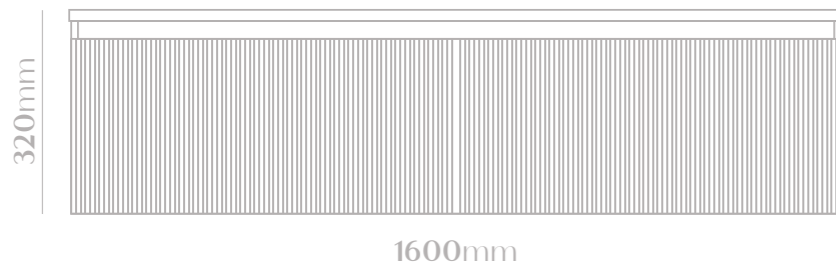

MVG1618
FABULOUS | LARGE WHITE

MVG1619
FABULOUS | LARGE SOFT GREY

MVG1620
FABULOUS | LARGE SOFT BROWN

SIZE | 1600mm x 500mm x 300mm

- BASINS NOT INCLUDED
- Waterproof MDF Material
- Sinter stone counter top, easy clean up and maintenance free
- Double cabinet with soft close drawer
- 45° concealed handle

- MVG1670 -
CROWN | FREESTANDING BATH

SIZE | 1600mm x 750mm x 570mm

- Solid Surface Composition
- Easy clean up and maintenance free
- Colour: White

COMPOSITION

Our Lush Crown range is a new generation solid surface developed by Mosaico Vero. The new generation solid surface has a natural stone feel and is warm to the touch. It's composition consists of two-thirds natural minerals (one of them being Aluminium Trihydrate) and high resistance resins at a low percentage.