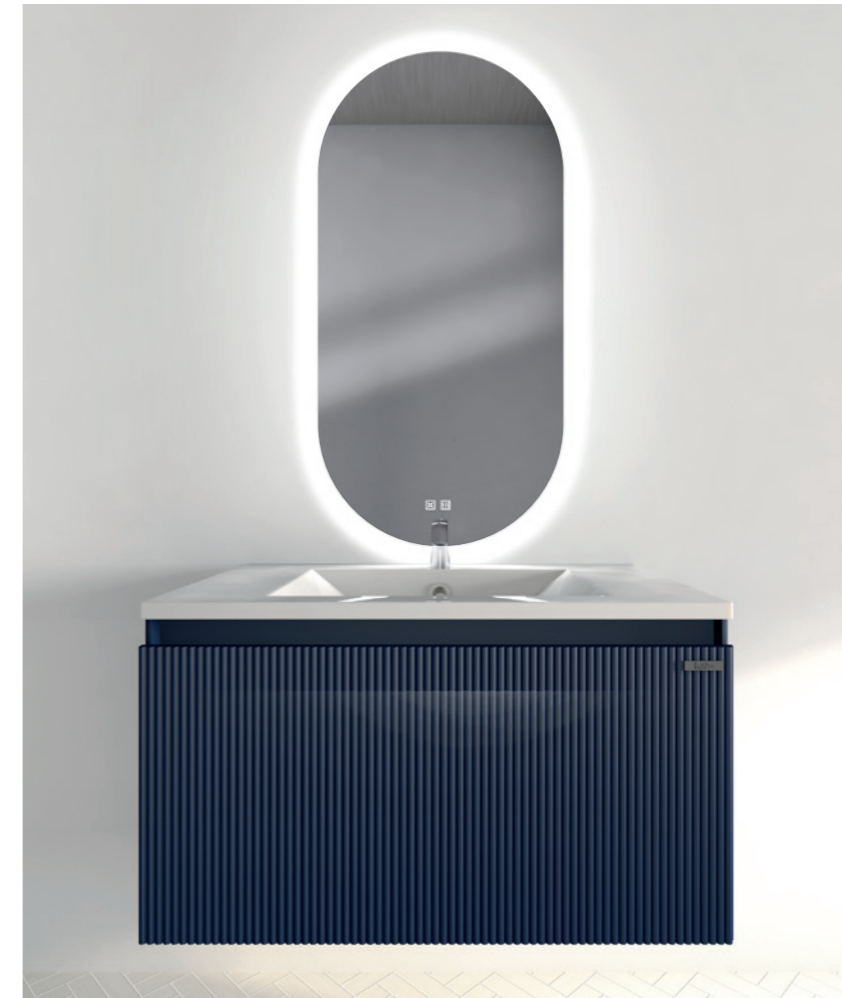

- Solid Surface Composition
- Easy clean up and maintenance free
- Colour: White

- MVG1476 -
DELUXE 6 | SILVER

SIZE | 600mm x 25mm

- Third generation 5mm copper free mirror with safety film back (Functions the same as tempered glass) pass CASS 480 test
- One switch: touch switch & defogger switch
- Anti-fog by heating pad (1 hour automatic switch off)
- LED colour temperature changing 4000k, Ra-90, R9-50
- Circular side with acrylic lighting bar
- Back circular side with LED lighting strip
- UL standard (110v/60hz) & CE standard (220v/50hz)
- IP44 water proof, power chord with hardwired plug
- One way hanging by aluminium back frame & easy hang-in hook hole

- MVG1477 -
DELUXE 8 | SILVER

SIZE | 800mm x 25mm

- MVG1478 -
GRAND 68 | SILVER

SIZE | 600mm x 800mm x 30mm

- Third generation 5mm copper free mirror with safety film back (Functions the same as tempered glass) pass CASS 480 test
- One switch: touch switch & defogger switch
- Anti-fog by heating pad (1 hour automatic switch off)
- LED colour temperature changing 4000k, Ra-90, R9-50
- Circular side with acrylic lighting bar
- Back circular side with LED lighting strip
- UL standard (110v/60hz) & CE standard (220v/50hz)
- IP44 water proof, power chord with hardwired plug
- One way hanging by aluminium back frame & easy hang-in hook hole

- MVG1479 -
GRAND 612 | SILVER

SIZE | 600mm x 1200mm x 30mm

- MVG1480 -
CLASS 510 | SILVER

SIZE | 500mm x 1000mm x 30mm

- Third generation 5mm copper free mirror with safety film back (Functions the same as tempered glass) pass CASS 480 test
- One switch: touch switch & defogger switch
- Anti-fog by heating pad (1 hour automatic switch off)
- LED colour temperature changing 4000k, Ra-90, R9-50
- Circular side with acrylic lighting bar
- Back circular side with LED lighting strip
- UL standard (110v/60hz) & CE standard (220v/50hz)
- IP44 water proof, power chord with hardwired plug
- One way hanging by aluminium back frame & easy hang-in hook hole