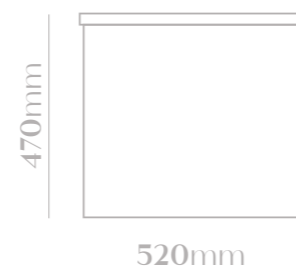

lush ×

b a t h r o o m

MVG1465
JUICY | WHITE

MVG1466
JUICY | GREY

SIZE | 600mm

- Waterproof MDF Material
- Ceramic basin, easy clean up and maintenance free
- Main cabinet with two cabinet doors with soft close hinges
- 45° concealed handle
- Basin size: 610*520*180mm
- Cabinet size: 580*500*450mm

MVG1467
DELICIOUS | WHITE

MVG1468
DELICIOUS | GREY

MVG1469
DELICIOUS | JADE

MVG1470
DELICIOUS | NIGHT BLUE

SIZE | 800mm

- Waterproof MDF Material
- Ceramic basin, easy clean up and maintenance free
- Main cabinet with one soft close drawer
- 45° concealed handle
- Basin size: 810*470*180mm
- Cabinet size: 780*450*450mm

MVG1471
SAVVY | WALNUT

MVG1472
SAVVY | OAK

SIZE | 800mm

- Waterproof MDF Material
- Ceramic basin, easy clean up and maintenance free
- Main cabinet with one soft close drawer
- 45° handle
- Basin size: 810*510*200mm
- Cabinet size: 790*495*450mm

- MVG1613 -
VOGUE | BLUSH

SIZE | 1000mm x 416mm x 560mm

- Marble top
- Ceramic basin, easy clean up and maintenance free
- Main cabinet with one soft close drawer
- 45° concealed handle
- Concealed LED light above drawer