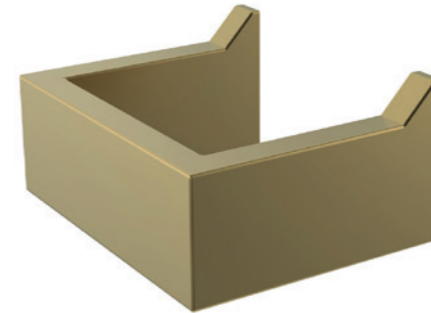

- MVG1567 -
FLUID | BLACK

SIZE | 480mm x 800mm x 30mm

- Third generation 5mm copper free mirror with safety film back (Functions the same as tempered glass) pass CASS 480 test
- Back circular side with LED lighting strip
- One way hanging by aluminium back frame & easy hang-in hook hole
- Matt Black frame

MVG1523
ULTIMA | *LARGE*
TOWEL RACK

SIZE | 600mm x 70mm x 30mm

MVG1526
ULTIMA | *HOOK*

SIZE | 80mm x 30mm x 40mm

MVG1524
ULTIMA | *SMALL*
TOWEL RACK

SIZE | 300mm x 70mm x 30mm

MVG1525
ULTIMA | *PAPER*
HOLDER

SIZE | 95mm x 75mm x 30mm

MVG1527
ULTIMA | *BRUSH & HOLDER*

SIZE | 370mm x 100mm x 16mm

MVG1528
**ULTIMA | LARGE
TOWEL RACK**

SIZE | 600mm x 70mm x 30mm

MVG1531
ULTIMA | HOOK

SIZE | 80mm x 30mm x 40mm

MVG1529
**ULTIMA | SMALL
TOWEL RACK**