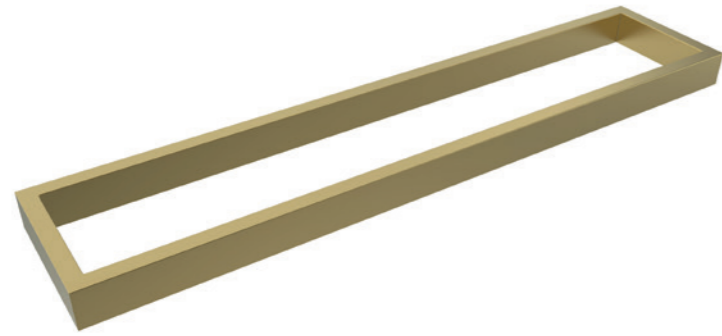

- MVG1566 -
FLUID | GOLD

SIZE | 480mm x 800mm x 30mm

- Third generation 5mm copper free mirror with safety film back (Functions the same as tempered glass) pass CASS 480 test
- Back circular side with LED lighting strip
- One way hanging by aluminium back frame & easy hang-in hook hole
- Matt Black frame

- MVG1567 -
FLUID | BLACK

SIZE | 480mm x 800mm x 30mm

- Third generation 5mm copper free mirror with safety film back (Functions the same as tempered glass) pass CASS 480 test
- Back circular side with LED lighting strip
- One way hanging by aluminium back frame & easy hang-in hook hole
- Matt Black frame