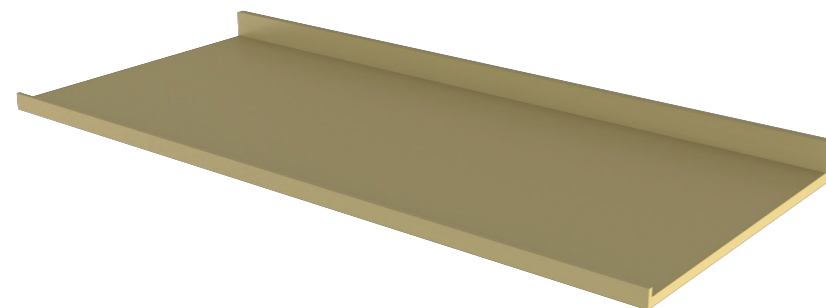

SIZE | 180mm x 20mm x 70mm

MVG1611
LAVISH | *SMALL TOWEL RACK*

SIZE | 280mm x 20mm x 70mm

MVG1612
LAVISH | *LARGE TOWEL RACK*

SIZE | 600mm x 20mm x 70mm

- MVG1599 -
NICHE 600 | BLACK

SIZE | 600mm x 300mm x 120mm

- MVG1600 -
NICHE 600 | GOLD

SIZE | 600mm x 300mm x 120mm

- MVG1603 -
TASTY LEDGE 600 | BLACK

SIZE | 600mm x 132mm x 30mm

- MVG1601 -
TASTY LEDGE 300 | BLACK

SIZE | 300mm x 132mm x 30mm

- MVG1602 -
TASTY LEDGE 300 | GOLD

SIZE | 300mm x 132mm x 30mm

- MVG1604 -
TASTY LEDGE 600 | GOLD

SIZE | 600mm x 132mm x 30mm