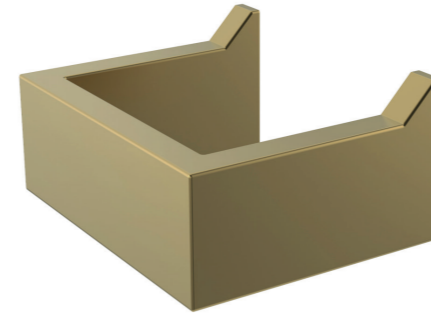

- MVG1566 -
FLUID | GOLD

APPROX SIZE | 480mm x 690mm x 30mm

- Third generation 5mm copper free mirror with safety film back (Functions the same as tempered glass) pass CASS 480 test
- One way hanging by aluminium back frame & easy hang-in hook hole
- Matt Gold frame

- MVG1567 -
FLUID | BLACK

APPROX SIZE | 480mm x 690mm x 30mm

- Third generation 5mm copper free mirror with safety film back (Functions the same as tempered glass) pass CASS 480 test
- One way hanging by aluminium back frame & easy hang-in hook hole
- Matt Black frame

MVG1523
ULTIMA | *LARGE*
TOWEL RACK

SIZE | 600mm x 70mm x 30mm

MVG1526
ULTIMA | *HOOK*

SIZE | 80mm x 50mm x 30mm

MVG1524
ULTIMA | *SMALL*
TOWEL RACK

SIZE | 300mm x 70mm x 30mm

MVG1525
ULTIMA | *PAPER*
HOLDER

SIZE | 140mm x 95mm x 30mm

MVG1527
ULTIMA | *BRUSH & HOLDER*

SIZE | 370mm x 100mm x 16mm

MVG1528
**ULTIMA | LARGE
TOWEL RACK**

SIZE | 600mm x 70mm x 30mm

MVG1531
ULTIMA | HOOK

SIZE | 80mm x 50mm x 30mm

MVG1529
**ULTIMA | SMALL
TOWEL RACK**