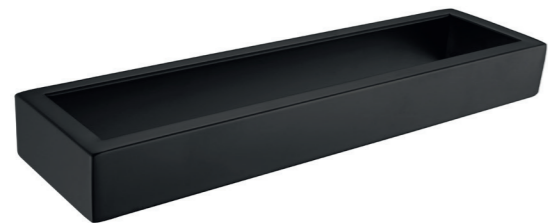

MVG1523
ULTIMA | *LARGE*
TOWEL RACK

SIZE | 600mm x 70mm x 30mm

MVG1526
ULTIMA | *HOOK*

SIZE | 80mm x 50mm x 30mm

MVG1524
ULTIMA | *SMALL*
TOWEL RACK

SIZE | 300mm x 70mm x 30mm

MVG1525
ULTIMA | *PAPER*
HOLDER

SIZE | 140mm x 95mm x 30mm

MVG1527
ULTIMA | *BRUSH & HOLDER*

SIZE | 370mm x 100mm x 16mm

MVG1528
**ULTIMA | LARGE
TOWEL RACK**

SIZE | 600mm x 70mm x 30mm

MVG1531
ULTIMA | HOOK

SIZE | 80mm x 50mm x 30mm

MVG1529
**ULTIMA | SMALL
TOWEL RACK**

SIZE | 300mm x 70mm x 30mm

MVG1530
**ULTIMA |
PAPER HOLDER**

SIZE | 140mm x 95mm x 30mm

MVG1532
ULTIMA | BRUSH & HOLDER

SIZE | 370mm x 100mm x 16mm

MVG1673
ULTIMA | *LARGE*
TOWEL RACK

SIZE | 600mm x 70mm x 30mm