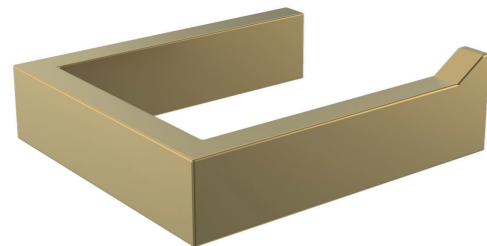

- MVG1567 -
FLUID | BLACK

APPROX SIZE | 480mm x 690mm x 30mm

- Third generation 5mm copper free mirror with safety film back (Functions the same as tempered glass) pass CASS 480 test
- One way hanging by aluminium back frame & easy hang-in hook hole
- Matt Black frame

MVG1523
ULTIMA | *LARGE*
TOWEL RACK

SIZE | 600mm x 70mm x 30mm

MVG1526
ULTIMA | *HOOK*

SIZE | 80mm x 50mm x 30mm

MVG1524
ULTIMA | *SMALL*
TOWEL RACK

SIZE | 300mm x 70mm x 30mm

MVG1525
ULTIMA | *PAPER*
HOLDER

SIZE | 140mm x 95mm x 30mm

MVG1527
ULTIMA | *BRUSH & HOLDER*

SIZE | 370mm x 100mm x 16mm

MVG1528
**ULTIMA | LARGE
TOWEL RACK**

SIZE | 600mm x 70mm x 30mm

MVG1531
ULTIMA | HOOK

SIZE | 80mm x 50mm x 30mm

MVG1529
**ULTIMA | SMALL
TOWEL RACK**