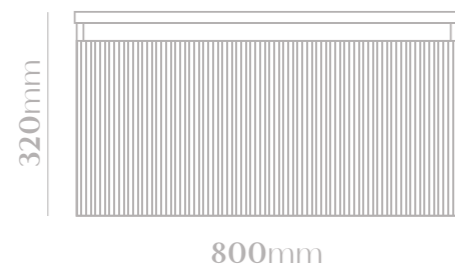

- MVG1614 -
MIDNIGHT | BLACK

SIZE | 800mm x 500mm x 420mm

- Glass
- Solid Surface Composition
- Easy clean up and maintenance free
- Main cabinet with one soft close drawer
- 45° concealed handle
- Concealed LED light above drawer

MVG1615
FABULOUS | SMALL WHITE MATT

MVG1616
FABULOUS | SMALL SOFT GREY

MVG1617
FABULOUS | SMALL SOFT BROWN

SIZE | 800mm x 500mm x 320mm

- Solid Surface Composition
- Easy clean up and maintenance free
- Main cabinet with one soft close drawer

- MVG1670 -
CROWN | FREESTANDING BATH

SIZE | 1585mm x 730mm x 530mm

- Solid Surface Composition
- Easy clean up and maintenance free
- Colour: White

COMPOSITION

Our Lush Crown range is a new generation solid surface developed by Mosaico Vero. The new generation solid surface has a natural stone feel and is warm to the touch. It's composition consists of two-thirds natural minerals (one of them being Aluminium Trihydrate) and high resistance resins at a low percentage.