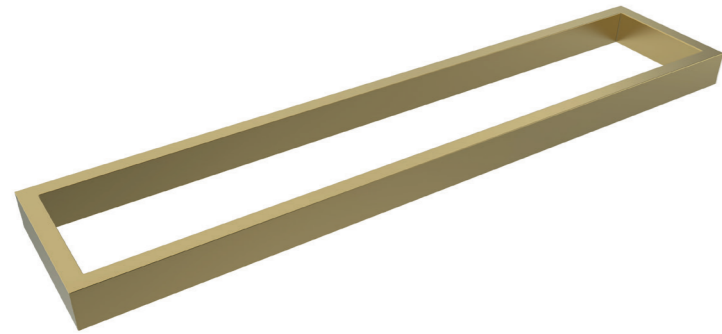

- MVG1566 -
FLUID | GOLD

APPROX SIZE | 480mm x 690mm x 30mm

- Third generation 5mm copper free mirror with safety film back (Functions the same as tempered glass) pass CASS 480 test
- One way hanging by aluminium back frame & easy hang-in hook hole
- Matt Gold frame

- MVG1567 -
FLUID | BLACK

APPROX SIZE | 480mm x 690mm x 30mm

- Third generation 5mm copper free mirror with safety film back (Functions the same as tempered glass) pass CASS 480 test
- One way hanging by aluminium back frame & easy hang-in hook hole
- Matt Black frame