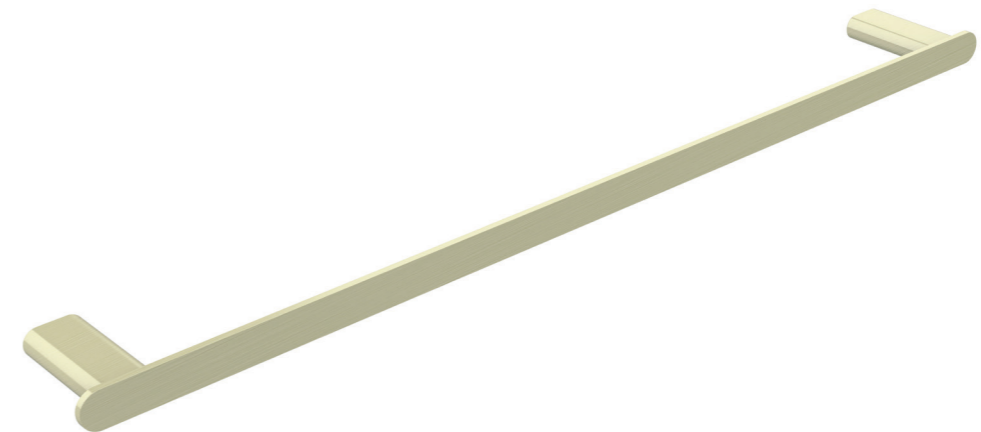

SIZE | 160mm x 75mm x 30mm

MVG1541
LACE | *HOOK*

SIZE | 110mm x 16mm

MVG1542
LACE | *BRUSH & HOLDER*

SIZE | 370mm x 130mm x 95mm

MVG1605
LAVISH | *HOOK*

SIZE | 60mm x 20mm x 38mm

MVG1606
LAVISH | *PAPER HOLDER*

SIZE | 180mm x 20mm x 70mm

MVG1607
LAVISH | *SMALL TOWEL RACK*

SIZE | 280mm x 20mm x 70mm

MVG1608
LAVISH | *LARGE TOWEL RACK*

SIZE | 600mm x 20mm x 70mm

MVG1609
LAVISH | *HOOK*

SIZE | 60mm x 20mm x 38mm

MVG1610
LAVISH | *PAPER HOLDER*