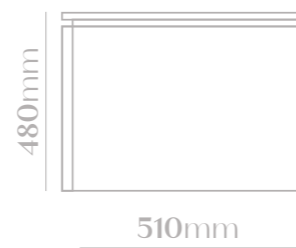

MVG1465
JUICY | WHITE

MVG1466
JUICY | GREY

SIZE | 610 x 470 x 520mm

- Waterproof MDF Material
- Ceramic basin, easy clean up and maintenance free
- Main cabinet with two cabinet doors with soft close hinges
- 45° concealed handle

MVG1467
DELICIOUS | WHITE

MVG1468
DELICIOUS | GREY

MVG1469
DELICIOUS | JADE

MVG1470
DELICIOUS | NIGHT BLUE

SIZE | 810 x 470 x 470mm

- Waterproof MDF Material
- Ceramic basin, easy clean up and maintenance free
- Main cabinet with one soft close drawer
- 45° concealed handle

MVG1471
SAVVY | WALNUT

MVG1472
SAVVY | OAK

SIZE | 810 x 510 x 480mm

- Waterproof MDF Material
- Ceramic basin, easy clean up and maintenance free
- Main cabinet with one soft close drawer

MVG1473
CROCKY | WHITE