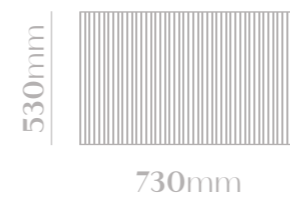

MVG1615
FABULOUS | SMALL WHITE MATT

MVG1616
FABULOUS | SMALL SOFT GREY

MVG1617
FABULOUS | SMALL SOFT BROWN

SIZE | 800mm x 500mm x 320mm

- Solid Surface Composition
- Easy clean up and maintenance free
- Main cabinet with one soft close drawer

MVG1618
FABULOUS | LARGE WHITE

MVG1619
FABULOUS | LARGE SOFT GREY

MVG1620
FABULOUS | LARGE SOFT BROWN

SIZE | 1600mm x 500mm x 320mm

- BASINS NOT INCLUDED
- Waterproof MDF Material
- Sinter stone counter top, easy clean up and maintenance free
- Double cabinet with soft close drawer

- MVG1670 -
CROWN | FREESTANDING BATH

SIZE | 1585mm x 730mm x 530mm

- Solid Surface Composition
- Easy clean up and maintenance free
- Colour: White

COMPOSITION

Our Lush Crown range is a new generation solid surface developed by Mosaico Vero. The new generation solid surface has a natural stone feel and is warm to the touch. It's composition consists of two-thirds natural minerals (one of them being Aluminium Trihydrate) and high resistance resins at a low percentage.