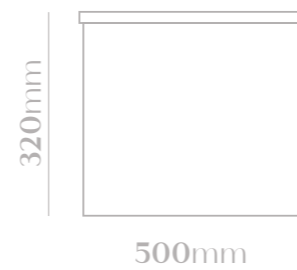

MVG1615
FABULOUS | SMALL WHITE MATT

MVG1616
FABULOUS | SMALL SOFT GREY

MVG1617
FABULOUS | SMALL SOFT BROWN

SIZE | 800mm x 500mm x 320mm

- Solid Surface Composition
- Easy clean up and maintenance free
- Main cabinet with one soft close drawer

MVG1618
FABULOUS | LARGE WHITE

MVG1619
FABULOUS | LARGE SOFT GREY

MVG1620
FABULOUS | LARGE SOFT BROWN

SIZE | 1600mm x 500mm x 320mm

- BASINS NOT INCLUDED
- Waterproof MDF Material
- Sinter stone counter top, easy clean up and maintenance free
- Double cabinet with soft close drawer

- MVG1670 -
CROWN | FREESTANDING BATH

SIZE | 1585mm x 730mm x 530mm

- Solid Surface Composition
- Easy clean up and maintenance free
- Colour: White

COMPOSITION

Our Lush Crown range is a new generation solid surface developed by Mosaico Vero. The new generation solid surface has a natural stone feel and is warm to the touch. It's composition consists of two-thirds natural minerals (one of them being Aluminium Trihydrate) and high resistance resins at a low percentage.