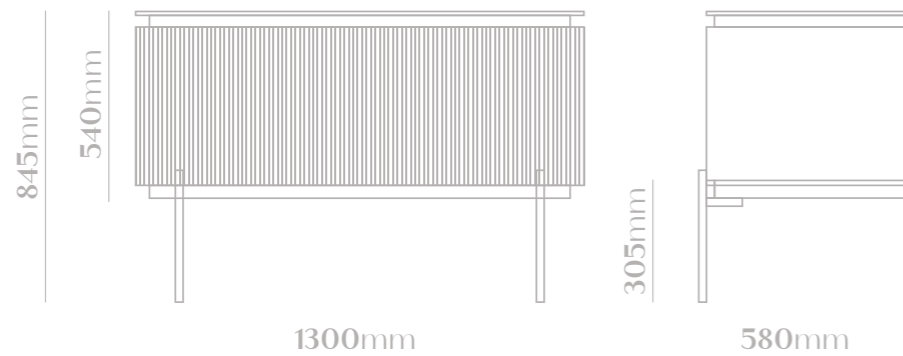

MVG1467
DELICIOUS | WHITE

MVG1468
DELICIOUS | GREY

MVG1469
DELICIOUS | JADE

MVG1470
DELICIOUS | NIGHT BLUE

SIZE | 810 x 470 x 470mm

- Waterproof MDF Material
- Ceramic basin, easy clean up and maintenance free
- Main cabinet with one soft close drawer
- 45° concealed handle

MVG1471
SAVVY | WALNUT

MVG1472
SAVVY | OAK

SIZE | 810 x 510 x 480mm

- Waterproof MDF Material
- Ceramic basin, easy clean up and maintenance free
- Main cabinet with one soft close drawer

MVG1473
CROCKY | WHITE

MVG1474
CROCKY | JADE GREEN

MVG1475
CROCKY | STAR NIGHT BLUE

SIZE | 1300 x 580 x 845mm

- Waterproof MDF Material
- Sinter stone top, easy clean up and maintenance free
- Ceramic Basin, easy clean up and maintenance free
- Main cabinet with two cabinet doors with soft close hinges
- 45° concealed handle

- MVG1613 -
VOGUE | BLUSH

SIZE | 1000mm x 560mm x 416mm

- Marble top
- Ceramic basin, easy clean up and maintenance free
- Main cabinet with one soft close drawer
- 45° concealed handle
- Concealed LED light above drawer