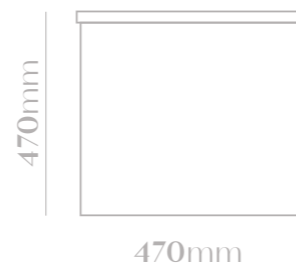

MVG1465
JUICY | WHITE

MVG1466
JUICY | GREY

SIZE | 610 x 470 x 520mm

- Waterproof MDF Material
- Ceramic basin, easy clean up and maintenance free
- Main cabinet with two cabinet doors with soft close hinges
- 45° concealed handle

MVG1467
DELICIOUS | WHITE

MVG1468
DELICIOUS | GREY

MVG1469
DELICIOUS | JADE

MVG1470
DELICIOUS | NIGHT BLUE

SIZE | 810 x 470 x 470mm

- Waterproof MDF Material
- Ceramic basin, easy clean up and maintenance free
- Main cabinet with one soft close drawer
- 45° concealed handle

MVG1471
SAVVY | WALNUT

MVG1472
SAVVY | OAK

SIZE | 810 x 510 x 480mm

- Waterproof MDF Material
- Ceramic basin, easy clean up and maintenance free
- Main cabinet with one soft close drawer

MVG1473
CROCKY | WHITE

- MVG1613 -
VOGUE | BLUSH

SIZE | 1000mm x 560mm x 416mm

- Marble top
- Ceramic basin, easy clean up and maintenance free
- Main cabinet with one soft close drawer
- 45° concealed handle
- Concealed LED light above drawer