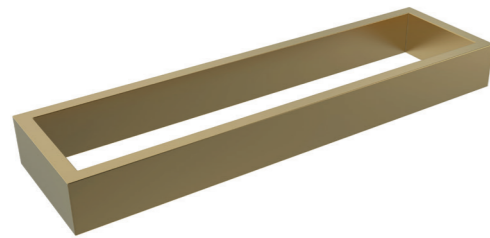

- MVG1566 -
FLUID | GOLD

APPROX SIZE | 480mm x 690mm x 30mm

- Third generation 5mm copper free mirror with safety film back (Functions the same as tempered glass) pass CASS 480 test
- One way hanging by aluminium back frame & easy hang-in hook hole
- Matt Gold frame

- MVG1567 -
FLUID | BLACK

APPROX SIZE | 480mm x 690mm x 30mm

- Third generation 5mm copper free mirror with safety film back (Functions the same as tempered glass) pass CASS 480 test
- One way hanging by aluminium back frame & easy hang-in hook hole
- Matt Black frame

MVG1523
ULTIMA | *LARGE*
TOWEL RACK

SIZE | 600mm x 70mm x 30mm

MVG1526
ULTIMA | *HOOK*

SIZE | 80mm x 50mm x 30mm

MVG1524
ULTIMA | *SMALL*
TOWEL RACK

SIZE | 300mm x 70mm x 30mm

MVG1525
ULTIMA | *PAPER*
HOLDER

SIZE | 140mm x 95mm x 30mm

MVG1527
ULTIMA | *BRUSH & HOLDER*

SIZE | 370mm x 100mm x 16mm

MVG1528
**ULTIMA | LARGE
TOWEL RACK**

SIZE | 600mm x 70mm x 30mm

MVG1531
ULTIMA | HOOK

SIZE | 80mm x 50mm x 30mm

MVG1529
**ULTIMA | SMALL
TOWEL RACK**