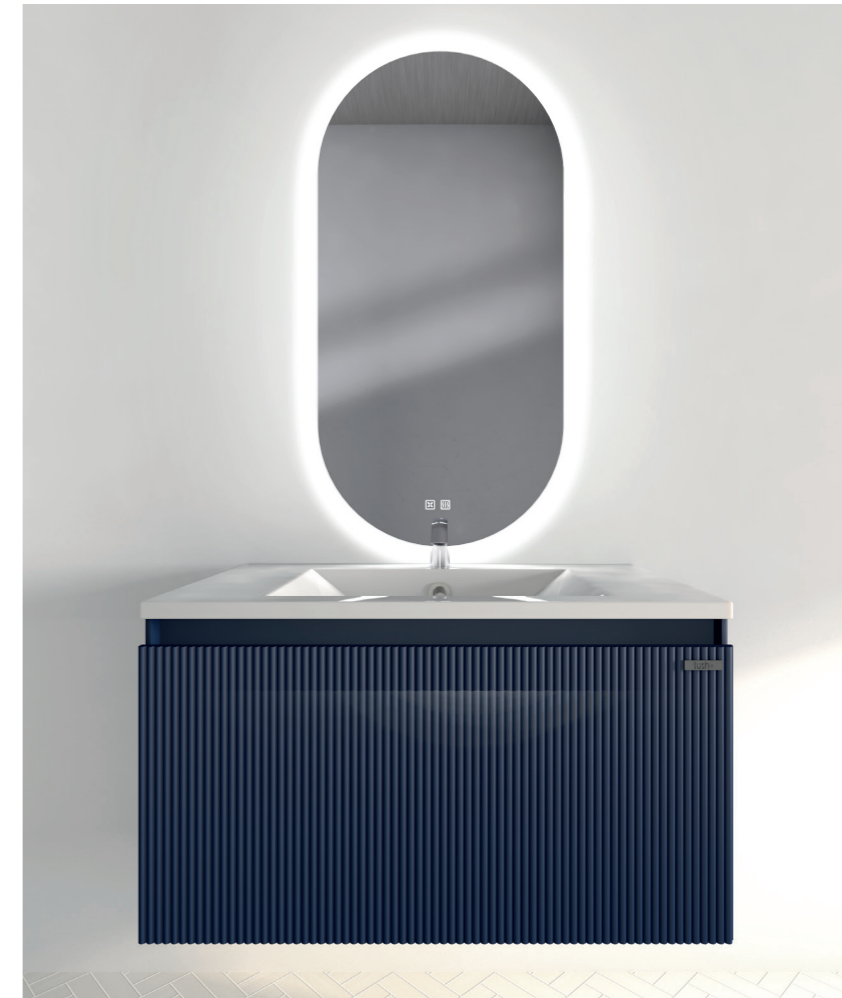

- MVG1476 -
DELUXE 6 | SILVER

SIZE | 600mm x 25mm

- Third generation 5mm copper free mirror with safety film back (Functions the same as tempered glass) pass CASS 480 test
- One switch: touch switch & defogger switch
- Anti-fog by heating pad (1 hour automatic switch off)
- LED colour temperature changing 4000k, Ra-90, R9-50
- Circular side with acrylic lighting bar
- Back circular side with LED lighting strip
- UL standard (110v/60hz) & CE standard (220v/50hz)
- IP44 water proof, power chord with hardwired plug
- One way hanging by aluminium back frame & easy hang-in hook hole

- MVG1477 -
DELUXE 8 | SILVER

SIZE | 800mm x 25mm

- MVG1478 -
GRAND 68 | SILVER

SIZE | 600mm x 800mm x 30mm

- Third generation 5mm copper free mirror with safety film back (Functions the same as tempered glass) pass CASS 480 test
- One switch: touch switch & defogger switch
- Anti-fog by heating pad (1 hour automatic switch off)
- LED colour temperature changing 4000k, Ra-90, R9-50
- Circular side with acrylic lighting bar
- Back side with LED lighting strip
- UL standard (110v/60hz) & CE standard (220v/50hz)
- IP44 water proof, power chord with hardwired plug
- One way hanging by aluminium back frame & easy hang-in hook hole

- MVG1479 -
GRAND 612 | SILVER

SIZE | 600mm x 1200mm x 30mm

- MVG1480 -
CLASS 510 | SILVER

SIZE | 500mm x 1000mm x 30mm

- Third generation 5mm copper free mirror with safety film back (Functions the same as tempered glass) pass CASS 480 test
- One switch: touch switch & defogger switch
- Anti-fog by heating pad (1 hour automatic switch off)
- LED colour temperature changing 4000k, Ra-90, R9-50
- Circular side with acrylic lighting bar
- Back circular side with LED lighting strip
- UL standard (110v/60hz) & CE standard (220v/50hz)
- IP44 water proof, power chord with hardwired plug
- One way hanging by aluminium back frame & easy hang-in hook hole
 Can also be hung sideways.