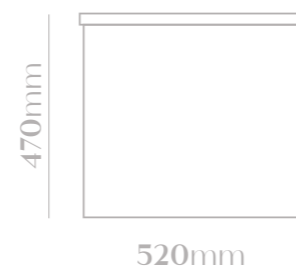

lush ×

b a t h r o o m

MVG1697
SUPER STAR | CABINET
 SIZE | 800 x 300 x 180mm

Cabinet can be installed with door opening to left or right

MVG1698
SUPER STAR | SMALL
 SIZE | 800 x 562 x 415mm

MVG1699
SUPER STAR | LARGE
 SIZE | 1595 x 540 x 400mm

MVG1700
BLACK TIE | CABINET
 SIZE | 800 x 300 x 180mm

Cabinet can be installed with door opening to left or right

MVG1701
BLACK TIE | SMALL
 SIZE | 800 x 562 x 415mm

MVG1702
BLACK TIE | LARGE
 SIZE | 1595 x 540 x 400mm

MVG1465
JUICY | WHITE

MVG1466
JUICY | GREY

SIZE | 610 x 470 x 520mm

- Waterproof MDF Material
- Ceramic basin, easy clean up and maintenance free
- Main cabinet with two cabinet doors with soft close hinges
- 45° concealed handle

MVG1467
DELICIOUS | WHITE

MVG1468
DELICIOUS | GREY

MVG1469
DELICIOUS | JADE

MVG1470
DELICIOUS | NIGHT BLUE

SIZE | 810 x 470 x 470mm

- Waterproof MDF Material
- Ceramic basin, easy clean up and maintenance free
- Main cabinet with one soft close drawer
- 45° concealed handle