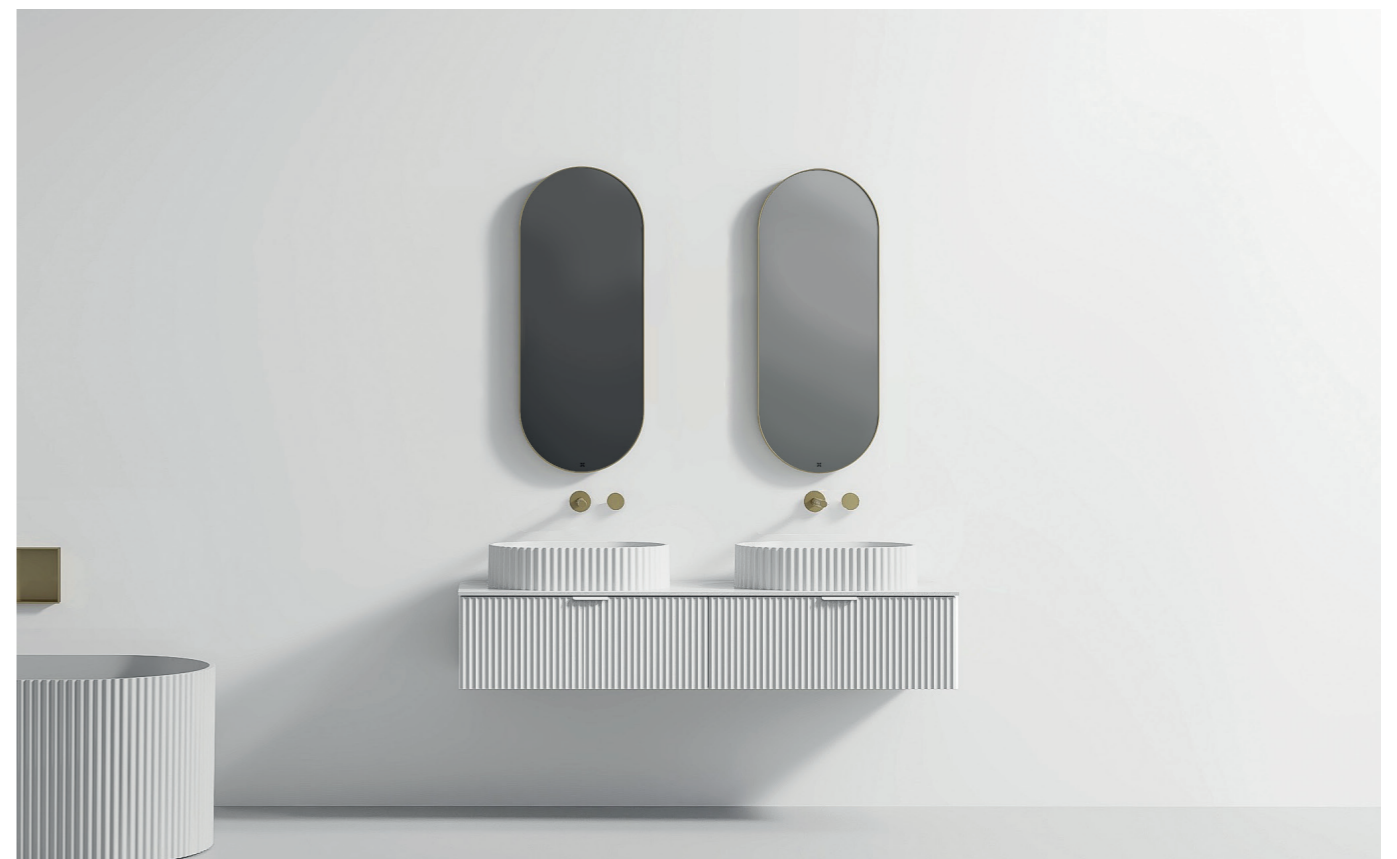

- MVG1670 -
CROWN | FREESTANDING BATH

SIZE | 1585mm x 730mm x 530mm

- Solid Surface Composition
- Easy clean up and maintenance free
- Colour: White

COMPOSITION

Our Lush Crown range is a new generation solid surface developed by Mosaico Vero. The new generation solid surface has a natural stone feel and is warm to the touch. It's composition consists of two-thirds natural minerals (one of them being Aluminium Trihydrate) and high resistance resins at a low percentage.