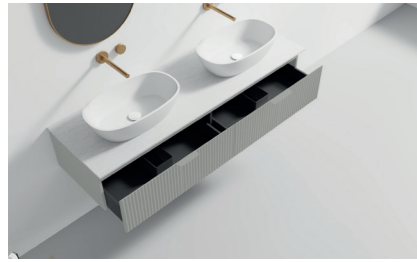

MVG1619
FABULOUS | LARGE SOFT GREY