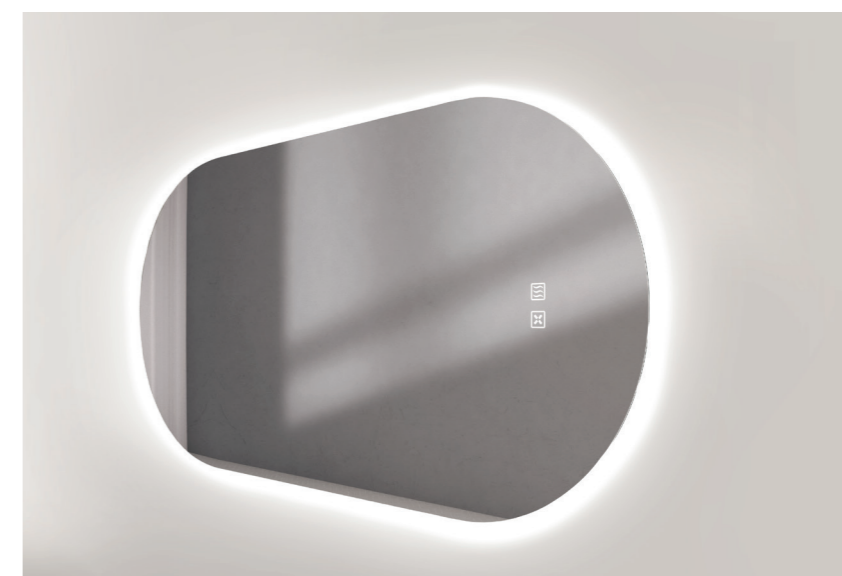

- MVG1477 -
DELUXE 8 | SILVER

SIZE | 800mm x 25mm

- MVG1478 -
GRAND 68 | SILVER

SIZE | 600mm x 800mm x 30mm

- Third generation 5mm copper free mirror with safety film back (Functions the same as tempered glass) pass CASS 480 test
- One switch: touch switch & defogger switch
- Anti-fog by heating pad (1 hour automatic switch off)
- LED colour temperature changing 4000k, Ra-90, R9-50
- Circular side with acrylic lighting bar
- Back side with LED lighting strip
- UL standard (110v/60hz) & CE standard (220v/50hz)
- IP44 water proof, power chord with hardwired plug
- One way hanging by aluminium back frame & easy hang-in hook hole

- MVG1479 -
GRAND 612 | SILVER

SIZE | 600mm x 1200mm x 30mm

- MVG1480 -
CLASS 510 | SILVER

SIZE | 500mm x 1000mm x 30mm

- Third generation 5mm copper free mirror with safety film back (Functions the same as tempered glass) pass CASS 480 test
- One switch: touch switch & defogger switch
- Anti-fog by heating pad (1 hour automatic switch off)
- LED colour temperature changing 4000k, Ra-90, R9-50
- Circular side with acrylic lighting bar
- Back circular side with LED lighting strip
- UL standard (110v/60hz) & CE standard (220v/50hz)
- IP44 water proof, power chord with hardwired plug
- One way hanging by aluminium back frame & easy hang-in hook hole
 Can also be hung sideways.