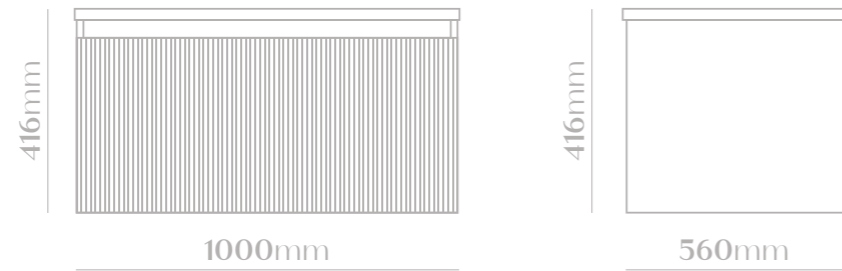

MVG1474
CROCKY | JADE GREEN

MVG1475
CROCKY | STAR NIGHT BLUE

SIZE | 1300 x 580 x 845mm

- Waterproof MDF Material
- Sinter stone top, easy clean up and maintenance free
- Ceramic Basin, easy clean up and maintenance free
- Main cabinet with two cabinet doors with soft close hinges
- 45° concealed handle

- MVG1613 -
VOGUE | BLUSH

SIZE | 1000mm x 560mm x 416mm

- Marble top
- Ceramic basin, easy clean up and maintenance free
- Main cabinet with one soft close drawer
- 45° concealed handle
- Concealed LED light above drawer