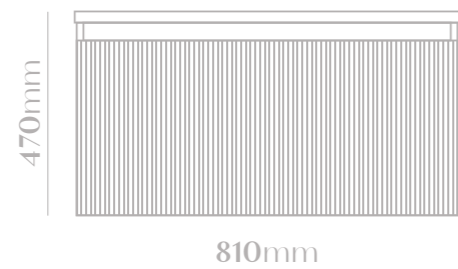

MVG1467
DELICIOUS | WHITE

MVG1468
DELICIOUS | GREY

MVG1469
DELICIOUS | JADE

MVG1470
DELICIOUS | NIGHT BLUE

SIZE | 810 x 470 x 470mm

- Waterproof MDF Material
- Ceramic basin, easy clean up and maintenance free
- Main cabinet with one soft close drawer
- 45° concealed handle

MVG1471
SAVVY | WALNUT

MVG1472
SAVVY | OAK

SIZE | 810 x 510 x 480mm

- Waterproof MDF Material
- Ceramic basin, easy clean up and maintenance free
- Main cabinet with one soft close drawer

MVG1473
CROCKY | WHITE