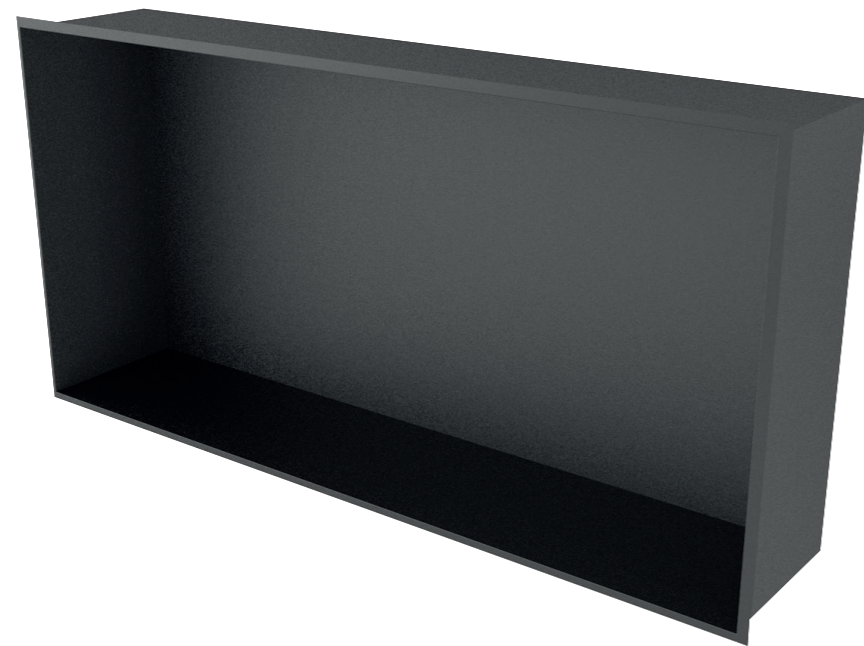

SIZE | 180mm x 20mm x 70mm

MVG1607
LAVISH | *SMALL TOWEL RACK*

SIZE | 280mm x 20mm x 70mm

MVG1608
LAVISH | *LARGE TOWEL RACK*

SIZE | 600mm x 20mm x 70mm

MVG1609
LAVISH | *HOOK*

SIZE | 60mm x 20mm x 38mm

MVG1610
LAVISH | *PAPER HOLDER*

SIZE | 180mm x 20mm x 70mm

MVG1611
LAVISH | *SMALL TOWEL RACK*

SIZE | 280mm x 20mm x 70mm

MVG1612
LAVISH | *LARGE TOWEL RACK*

SIZE | 600mm x 20mm x 70mm

- MVG1599 -
NICHE 600 | BLACK

SIZE | 600mm x 300mm x 120mm

- MVG1600 -
NICHE 600 | GOLD

SIZE | 600mm x 300mm x 120mm

- MVG1603 -
TASTY LEDGE 600 | BLACK

SIZE | 600mm x 132mm x 30mm

- MVG1601 -
TASTY LEDGE 300 | BLACK

SIZE | 300mm x 132mm x 30mm

- MVG1602 -
TASTY LEDGE 300 | GOLD