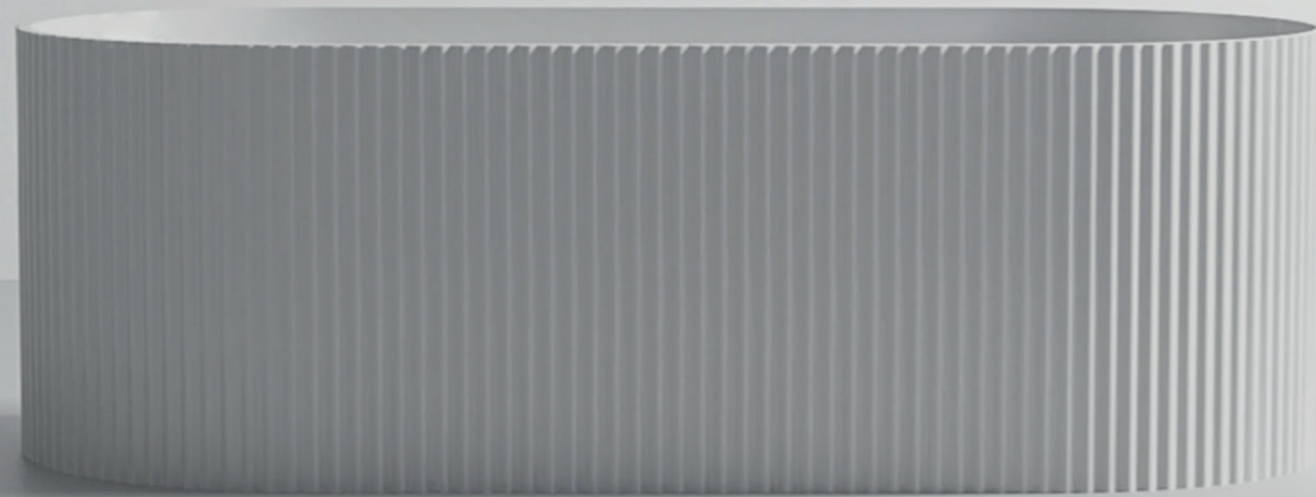

MVG1676
ULTIMA | *HOOK*

SIZE | 80mm x 50mm x 30mm

MVG1674
ULTIMA | *SMALL*
TOWEL RACK

SIZE | 300mm x 70mm x 30mm

MVG1675
ULTIMA | *PAPER*
HOLDER

SIZE | 140mm x 95mm x 30mm

MVG1677
ULTIMA | *BRUSH & HOLDER*

SIZE | 370mm x 100mm x 16mm