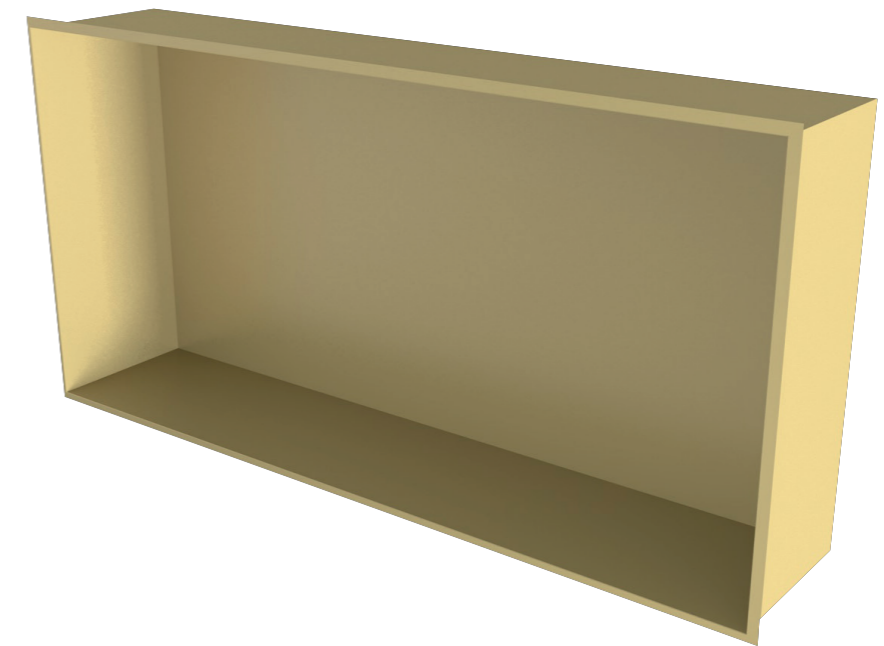

SIZE | 180mm x 20mm x 70mm

MVG1607
LAVISH | *SMALL TOWEL RACK*

SIZE | 280mm x 20mm x 70mm

MVG1608
LAVISH | *LARGE TOWEL RACK*

SIZE | 600mm x 20mm x 70mm

MVG1609
LAVISH | *HOOK*

SIZE | 60mm x 20mm x 38mm

MVG1610
LAVISH | *PAPER HOLDER*

SIZE | 180mm x 20mm x 70mm

MVG1611
LAVISH | *SMALL TOWEL RACK*

SIZE | 280mm x 20mm x 70mm

MVG1612
LAVISH | *LARGE TOWEL RACK*

SIZE | 600mm x 20mm x 70mm

- MVG1599 -
NICHE 600 | BLACK

SIZE | 600mm x 300mm x 120mm

- MVG1600 -
NICHE 600 | GOLD

SIZE | 600mm x 300mm x 120mm

- MVG1603 -
TASTY LEDGE 600 | BLACK

SIZE | 600mm x 132mm x 30mm

- MVG1601 -
TASTY LEDGE 300 | BLACK

SIZE | 300mm x 132mm x 30mm

- MVG1602 -
TASTY LEDGE 300 | GOLD