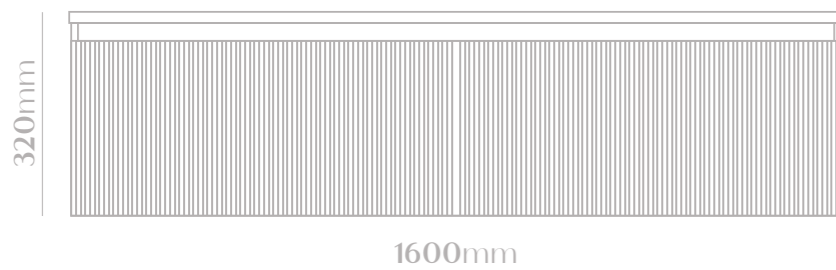

MVG1618
FABULOUS | LARGE WHITE

MVG1619
FABULOUS | LARGE SOFT GREY

MVG1620
FABULOUS | LARGE SOFT BROWN

SIZE | 1600mm x 500mm x 320mm

- BASINS NOT INCLUDED
- Waterproof MDF Material
- Sinter stone counter top, easy clean up and maintenance free
- Double cabinet with soft close drawer

- MVG1670 -
CROWN | FREESTANDING BATH

SIZE | 1585mm x 730mm x 530mm

- Solid Surface Composition
- Easy clean up and maintenance free
- Colour: White

COMPOSITION

Our Lush Crown range is a new generation solid surface developed by Mosaico Vero. The new generation solid surface has a natural stone feel and is warm to the touch. It's composition consists of two-thirds natural minerals (one of them being Aluminium Trihydrate) and high resistance resins at a low percentage.