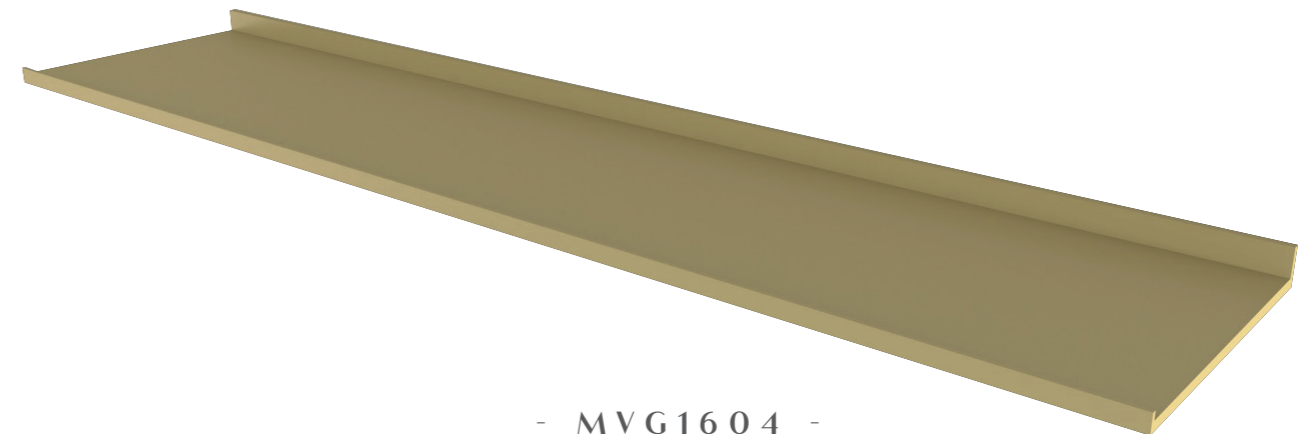

SIZE | 180mm x 20mm x 70mm

MVG1611
LAVISH | *SMALL TOWEL RACK*

SIZE | 280mm x 20mm x 70mm

MVG1612
LAVISH | *LARGE TOWEL RACK*

SIZE | 600mm x 20mm x 70mm

- MVG1599 -
NICHE 600 | BLACK

SIZE | 600mm x 300mm x 120mm

- MVG1600 -
NICHE 600 | GOLD

SIZE | 600mm x 300mm x 120mm

- MVG1603 -
TASTY LEDGE 600 | BLACK

SIZE | 600mm x 132mm x 30mm

- MVG1601 -
TASTY LEDGE 300 | BLACK

SIZE | 300mm x 132mm x 30mm

- MVG1602 -
TASTY LEDGE 300 | GOLD

SIZE | 300mm x 132mm x 30mm

- MVG1604 -
TASTY LEDGE 600 | GOLD

SIZE | 600mm x 132mm x 30mm