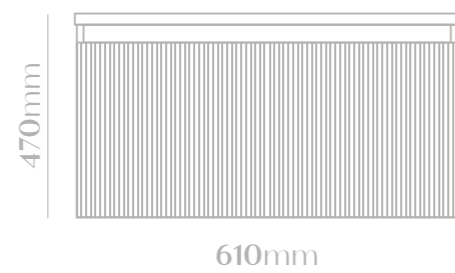

MVG1465
JUICY | WHITE

MVG1466
JUICY | GREY

SIZE | 610 x 470 x 520mm

- Waterproof MDF Material
- Ceramic basin, easy clean up and maintenance free
- Main cabinet with two cabinet doors with soft close hinges
- 45° concealed handle

MVG1467
DELICIOUS | WHITE

MVG1468
DELICIOUS | GREY

MVG1469
DELICIOUS | JADE

MVG1470
DELICIOUS | NIGHT BLUE

SIZE | 810 x 470 x 470mm

- Waterproof MDF Material
- Ceramic basin, easy clean up and maintenance free
- Main cabinet with one soft close drawer
- 45° concealed handle