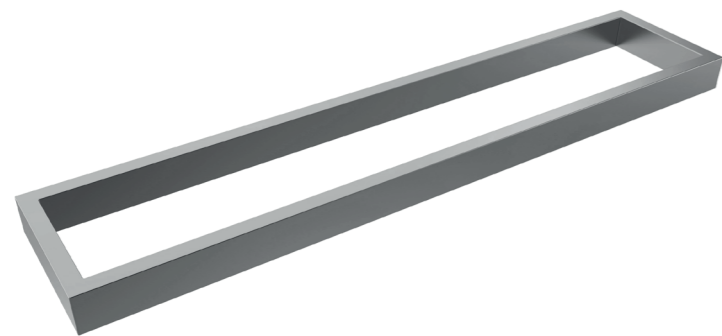

SIZE | 140mm x 95mm x 30mm

MVG1527
ULTIMA | *BRUSH & HOLDER*

SIZE | 370mm x 100mm x 16mm

MVG1528
**ULTIMA | LARGE
TOWEL RACK**

SIZE | 600mm x 70mm x 30mm

MVG1531
ULTIMA | HOOK

SIZE | 80mm x 50mm x 30mm

MVG1529
**ULTIMA | SMALL
TOWEL RACK**

SIZE | 300mm x 70mm x 30mm

MVG1530
**ULTIMA |
PAPER HOLDER**

SIZE | 140mm x 95mm x 30mm

MVG1532
ULTIMA | BRUSH & HOLDER

SIZE | 370mm x 100mm x 16mm

MVG1673
ULTIMA | *LARGE*
TOWEL RACK

SIZE | 600mm x 70mm x 30mm