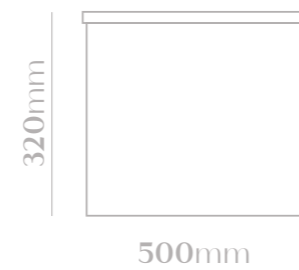

- MVG1613 -
VOGUE | BLUSH

SIZE | 1000mm x 560mm x 416mm

- Marble top
- Ceramic basin, easy clean up and maintenance free
- Main cabinet with one soft close drawer
- 45° concealed handle
- Concealed LED light above drawer

- MVG1614 -
MIDNIGHT | BLACK

SIZE | 800mm x 500mm x 420mm

- Glass
- Solid Surface Composition
- Easy clean up and maintenance free
- Main cabinet with one soft close drawer
- 45° concealed handle
- Concealed LED light above drawer

MVG1615
FABULOUS | SMALL WHITE MATT

MVG1616
FABULOUS | SMALL SOFT GREY

MVG1617
FABULOUS | SMALL SOFT BROWN

SIZE | 800mm x 500mm x 320mm

- Solid Surface Composition
- Easy clean up and maintenance free
- Main cabinet with one soft close drawer

- MVG1670 -
CROWN | FREESTANDING BATH

SIZE | 1585mm x 730mm x 530mm

- Solid Surface Composition
- Easy clean up and maintenance free
- Colour: White

COMPOSITION

Our Lush Crown range is a new generation solid surface developed by Mosaico Vero. The new generation solid surface has a natural stone feel and is warm to the touch. It's composition consists of two-thirds natural minerals (one of them being Aluminium Trihydrate) and high resistance resins at a low percentage.