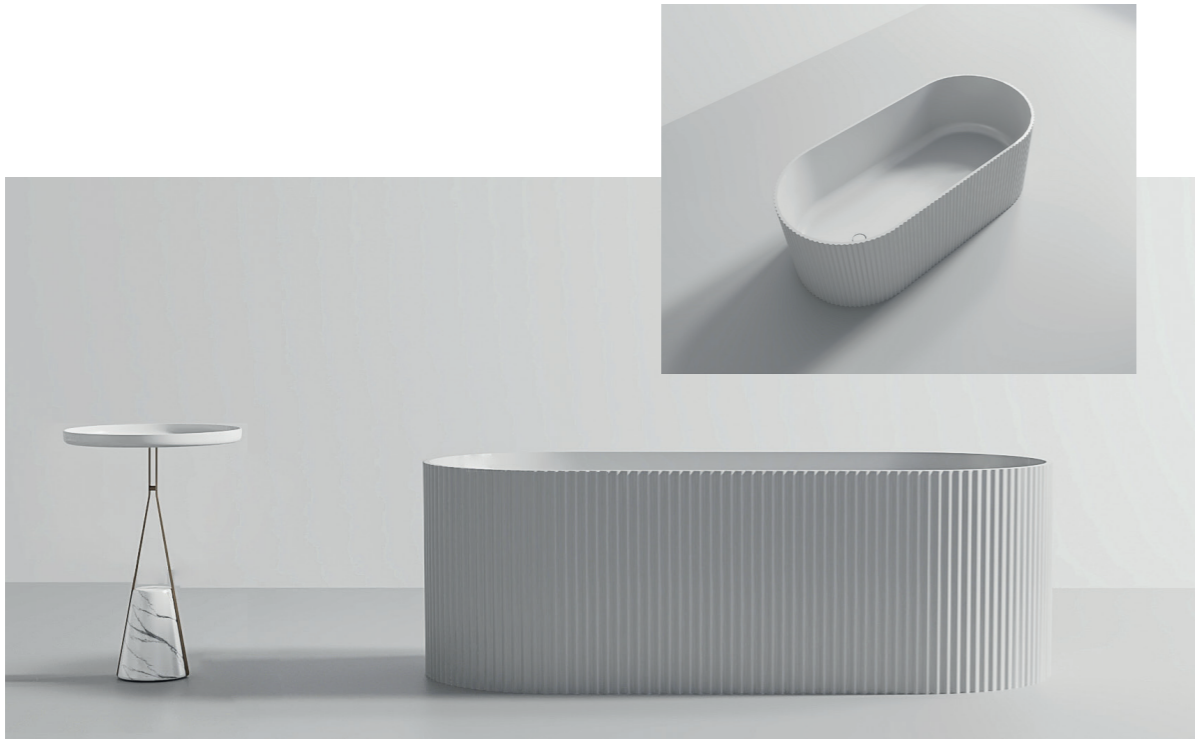

- MVG1670 -
CROWN | FREESTANDING BATH

SIZE | 1585mm x 730mm x 530mm

- Solid Surface Composition
- Easy clean up and maintenance free
- Colour: White

COMPOSITION

Our Lush Crown range is a new generation solid surface developed by Mosaico Vero. The new generation solid surface has a natural stone feel and is warm to the touch. It's composition consists of two-thirds natural minerals (one of them being Aluminium Trihydrate) and high resistance resins at a low percentage.