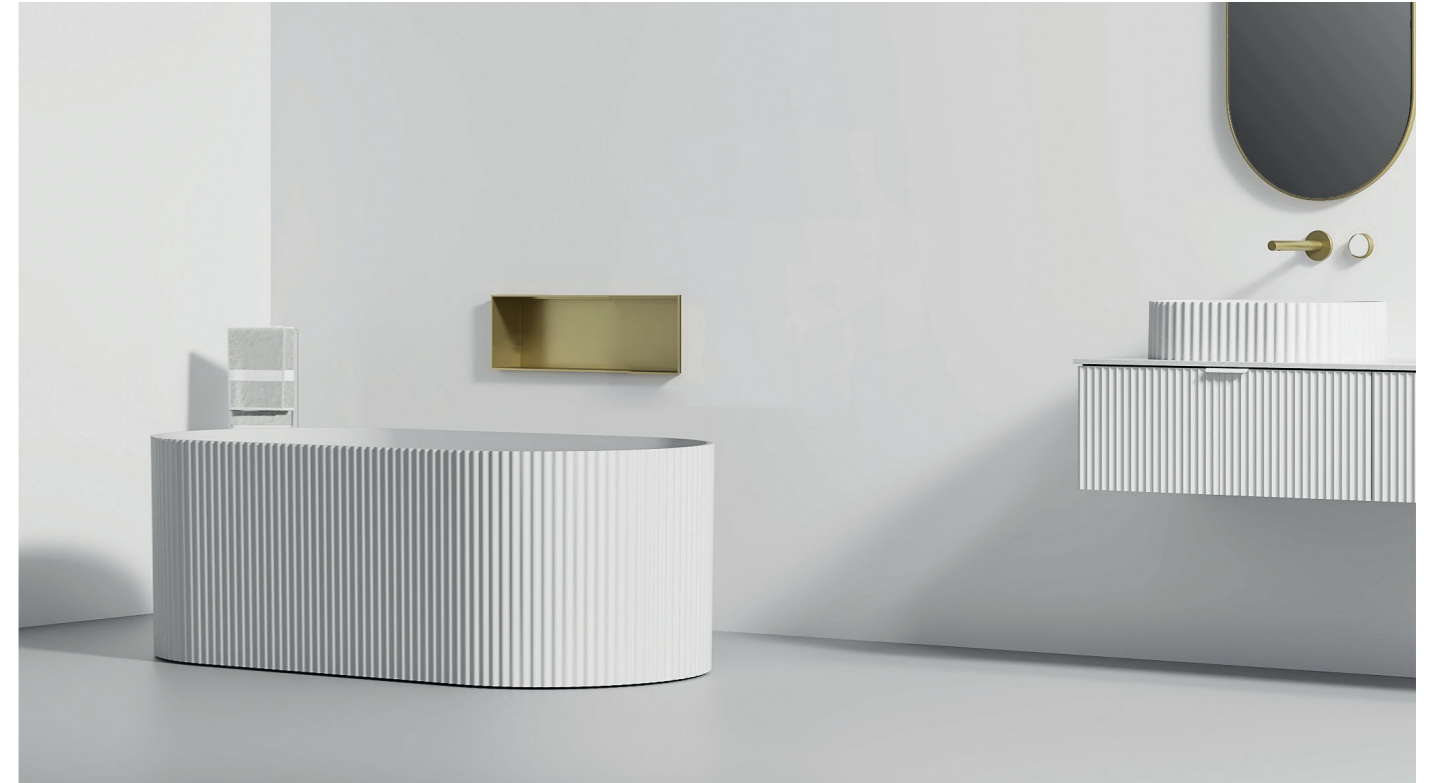

SIZE | 180mm x 20mm x 70mm

MVG1607
LAVISH | *SMALL TOWEL RACK*

SIZE | 280mm x 20mm x 70mm

MVG1608
LAVISH | *LARGE TOWEL RACK*

SIZE | 600mm x 20mm x 70mm

MVG1609
LAVISH | *HOOK*

SIZE | 60mm x 20mm x 38mm

MVG1610
LAVISH | *PAPER HOLDER*

SIZE | 180mm x 20mm x 70mm

MVG1611
LAVISH | *SMALL TOWEL RACK*

SIZE | 280mm x 20mm x 70mm

MVG1612
LAVISH | *LARGE TOWEL RACK*

SIZE | 600mm x 20mm x 70mm

- MVG1599 -
NICHE 600 | BLACK

SIZE | 600mm x 300mm x 120mm

- MVG1600 -
NICHE 600 | GOLD

SIZE | 600mm x 300mm x 120mm

- MVG1603 -
TASTY LEDGE 600 | BLACK

SIZE | 600mm x 132mm x 30mm

- MVG1601 -
TASTY LEDGE 300 | BLACK

SIZE | 300mm x 132mm x 30mm

- MVG1602 -
TASTY LEDGE 300 | GOLD