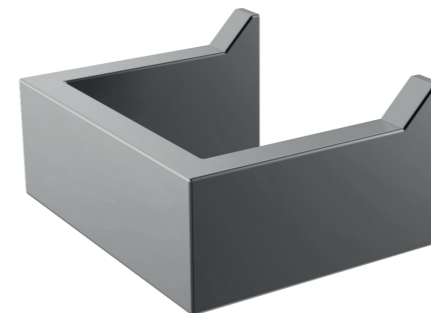

SIZE | 140mm x 95mm x 30mm

MVG1527
ULTIMA | *BRUSH & HOLDER*

SIZE | 370mm x 100mm x 16mm

MVG1528
**ULTIMA | LARGE
TOWEL RACK**

SIZE | 600mm x 70mm x 30mm

MVG1531
ULTIMA | HOOK

SIZE | 80mm x 50mm x 30mm

MVG1529
**ULTIMA | SMALL
TOWEL RACK**

SIZE | 300mm x 70mm x 30mm

MVG1530
**ULTIMA |
PAPER HOLDER**

SIZE | 140mm x 95mm x 30mm

MVG1532
ULTIMA | BRUSH & HOLDER

SIZE | 370mm x 100mm x 16mm

MVG1673
ULTIMA | *LARGE*
TOWEL RACK

SIZE | 600mm x 70mm x 30mm

MVG1676
ULTIMA | *HOOK*

SIZE | 80mm x 50mm x 30mm

MVG1674
ULTIMA | *SMALL*
TOWEL RACK

SIZE | 300mm x 70mm x 30mm

MVG1675
ULTIMA | *PAPER*
HOLDER

SIZE | 140mm x 95mm x 30mm

MVG1677
ULTIMA | *BRUSH & HOLDER*

SIZE | 370mm x 100mm x 16mm