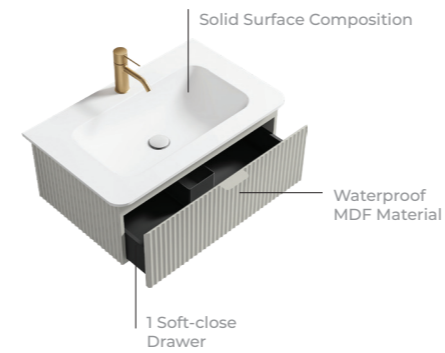

FABULOUS
vanities

	MVG1615 SMALL WHITE 800 x 500 x 320mm
	MVG1616 SMALL SOFT GREY 800 x 500 x 320mm
	MVG1617 SMALL SOFT BROWN 800 x 500 x 320mm

Technical Info

- Solid Surface Composition
- Easy clean up and maintenance free
- Main cabinet with one soft close drawer