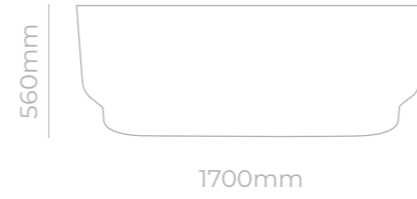

# LUPO SMOKE

Resin

MVG1727  
LUPO SMOKE CURVE BATH

1700x750x560mm

MVG1728  
LUPO SMOKE TALL BASIN WITH LED

±480x480x990mm

lush.