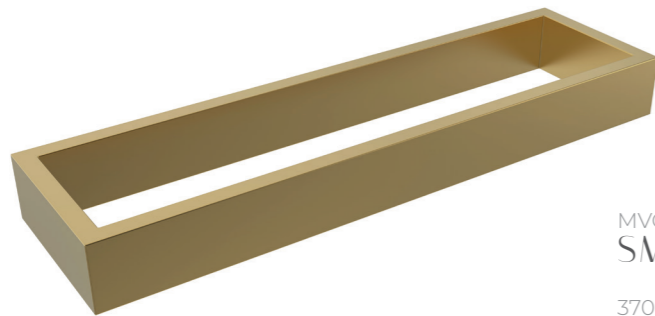

# ACCESSORIES

ULTIMA GOLD  
accessories

also available in ● ●

MVG1523  
LARGE TOWEL RACK  
600 x 70 x 30mm

MVG1526  
HOOK  
80 x 50 x 30mm

MVG1524  
SMALL TOWEL RACK  
370 x 70 x 30mm

MVG1525  
PAPER HOLDER  
140 x 95 x 30mm

MVG1527  
BRUSH & HOLDER  
370 x 100 x 16mm