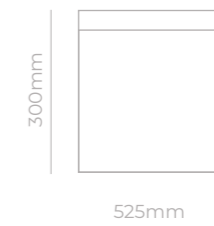

FRESH
cabinet & vanity

	MVG1723 SIDE CABINET 580 x 220 x 1200mm
	MVG1722 CABINET 1590 x 525 x 300mm

Technical Info

- Waterproof MDF Material
- MVG1698 - Main cabinet with soft close drawers
- Basins not included
- Concealed LED light inside cabinet