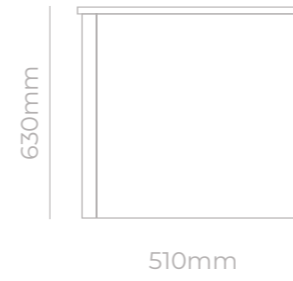

lush.

FRAME  
vanities

MVG1712  
**FRAME SINGLE**  
815x505x630mm

MVG1713  
**FRAME DOUBLE**  
1450x550x612mm

Technical Info

- Waterproof MDF Material
- Ceramic basin, easy clean up and maintenance free
- Main cabinet with soft-close drawers
- Concealed handle

lush.

STRIPE  
vanities

MVG1714  
STRIPE SINGLE  
800x510x620mm

MVG1715  
STRIPE DOUBLE  
1450x550x612mm

Technical Info

- Waterproof MDF Material
- Ceramic basin, easy clean up and maintenance free
- Main cabinet with soft-close drawers & hinges