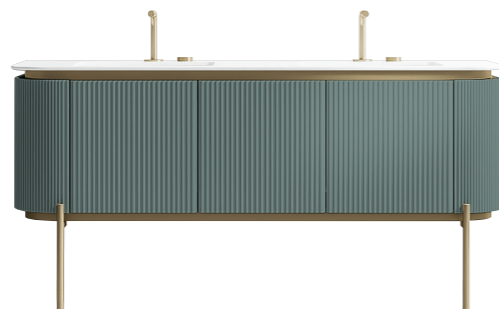

MVG1719
CROCKY DOUBLE JADE GREEN
1800x580x845mm