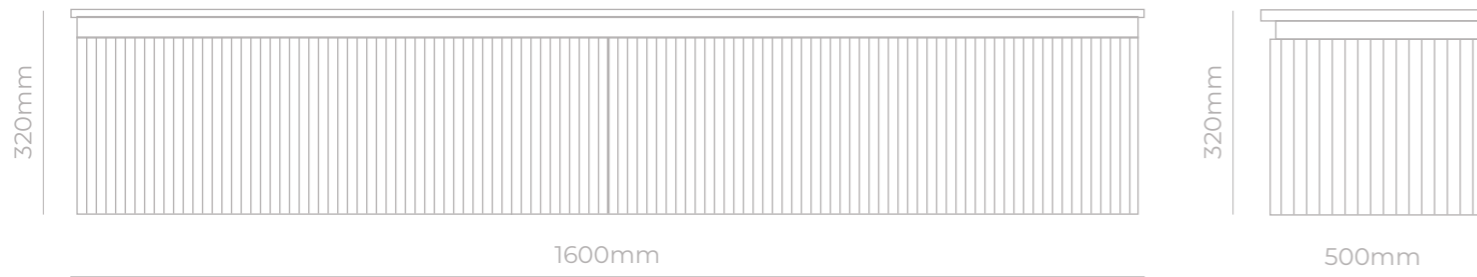

lush.

FABULOUS
vanities

	MVG1618 LARGE WHITE 1600 x 500 x 320mm
	MVG1619 LARGE SOFT GREY 1600 x 500 x 320mm
	MVG1620 LARGE SOFT BROWN 1600 x 500 x 320mm

Technical Info

- BASINS NOT INCLUDED
- Waterproof MDF Material
- Sinter stone countertop, easy clean up and maintenance free
- Double cabinet with soft close drawer