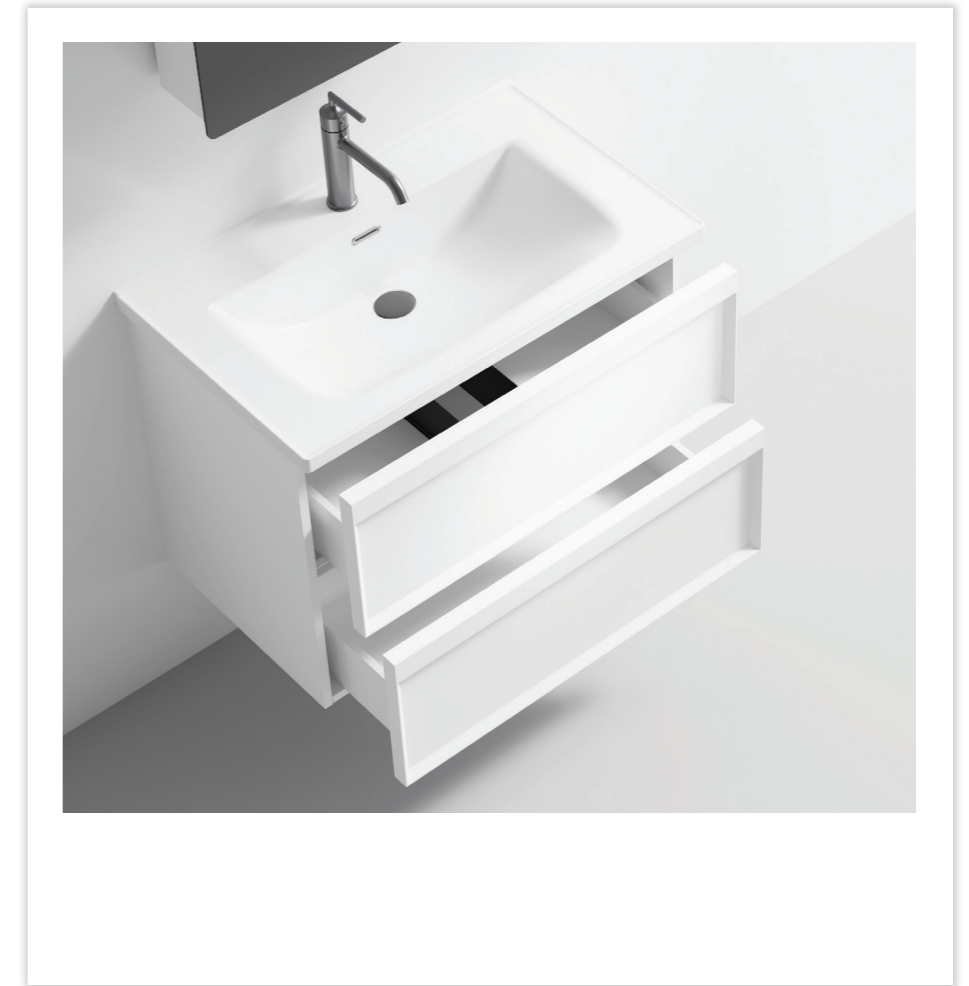

lush.

FRAME  
vanities

MVG1712  
**FRAME SINGLE**  
815x505x630mm

MVG1713  
**FRAME DOUBLE**  
1450x550x612mm

Technical Info

- Waterproof MDF Material
- Ceramic basin, easy clean up and maintenance free
- Main cabinet with soft-close drawers
- Concealed handle