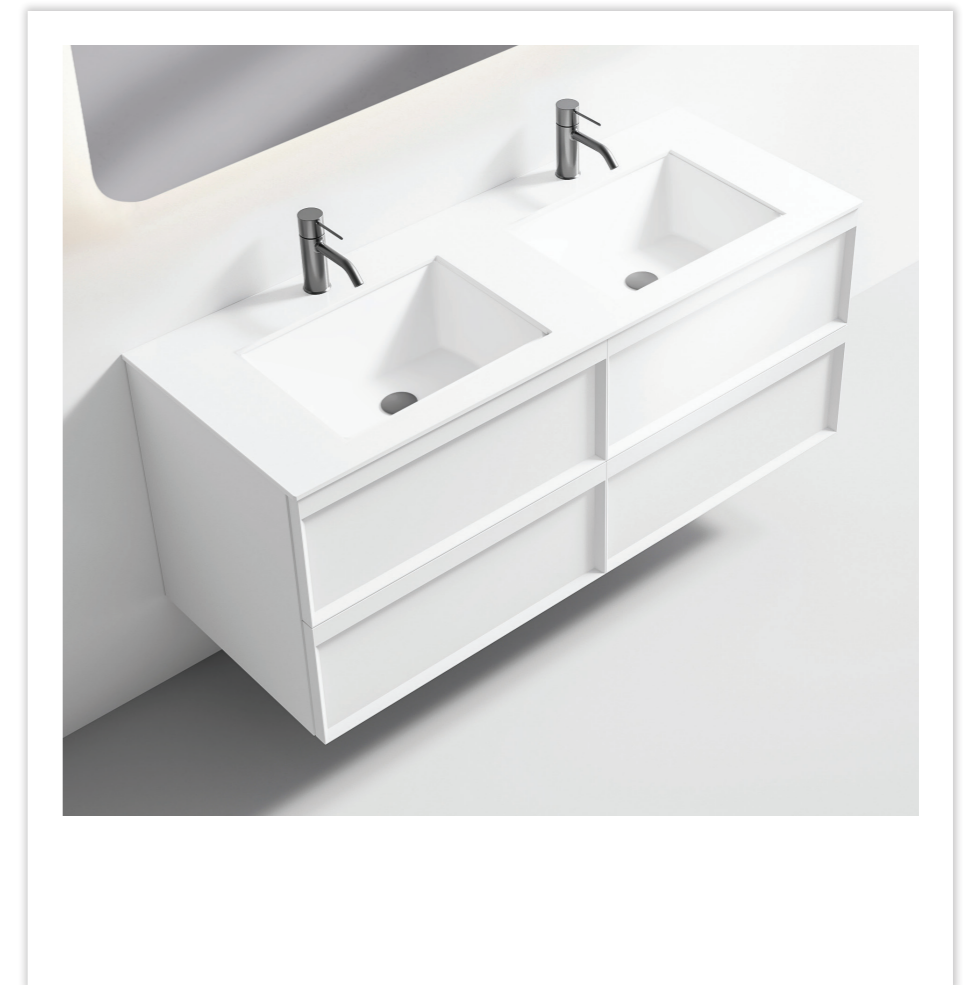

lush.

FRAME  
vanities

MVG1712  
**FRAME SINGLE**  
815x505x630mm

MVG1713  
**FRAME DOUBLE**  
1450x550x612mm

Technical Info

- Waterproof MDF Material
- Ceramic basin, easy clean up and maintenance free
- Main cabinet with soft-close drawers
- Concealed handle

lush.

STRIPE  
vanities

MVG1714  
STRIPE SINGLE  
800x510x620mm

MVG1715  
STRIPE DOUBLE  
1450x550x612mm

Technical Info

- Waterproof MDF Material
- Ceramic basin, easy clean up and maintenance free
- Main cabinet with soft-close drawers & hinges