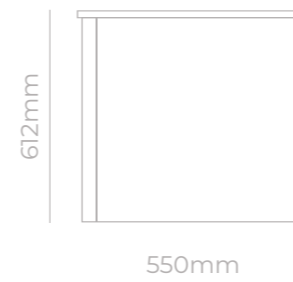

lush.

FRAME  
vanities

MVG1712  
**FRAME SINGLE**  
815x505x630mm

MVG1713  
**FRAME DOUBLE**  
1450x550x612mm

Technical Info

- Waterproof MDF Material
- Ceramic basin, easy clean up and maintenance free
- Main cabinet with soft-close drawers
- Concealed handle

lush.

STRIPE  
vanities

MVG1714  
STRIPE SINGLE  
800x510x620mm

MVG1715  
STRIPE DOUBLE  
1450x550x612mm

Technical Info

- Waterproof MDF Material
- Ceramic basin, easy clean up and maintenance free
- Main cabinet with soft-close drawers & hinges