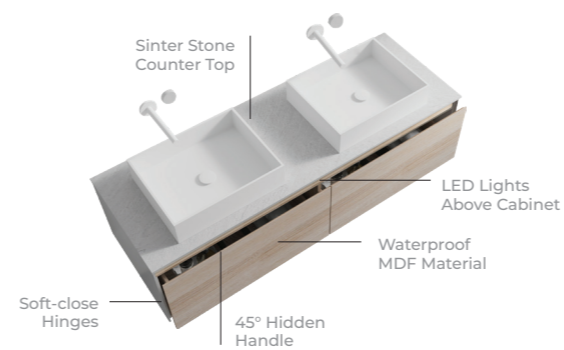

SUPER STAR cabinet & vanities

	MVG1697 CABINET 800 x 300 x 180mm Cabinet can be installed with door opening to left or right
	MVG1698 SMALL | VANITY 800 x 562 x 415mm
	MVG1699 LARGE | VANITY 1595 x 540 x 400mm

Technical Info

- Waterproof MDF Material
- Sinter stone counter top, easy clean up and maintenance free
- MVG1699 - Main cabinet with two cabinet doors with soft close hinges
- MVG1698 - Main cabinet with one soft close drawer
- Basins not included
- LED light above drawer (Vanities)
- Concealed LED light inside cabinet