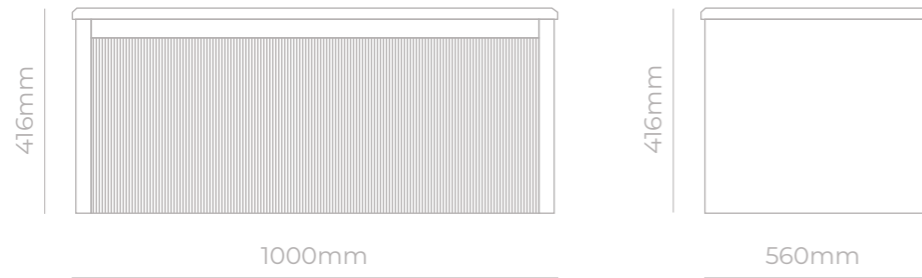

lush.  
b a t h r o o m

VANITIES

lush.

ROUGE  
vanities

MVG1716  
ROUGE SINGLE  
800x510x570mm

Technical Info

- Waterproof MDF Material
- Ceramic basin, easy clean up and maintenance free
- Main cabinet with two soft-close cabinet drawers
- 45° concealed handle

lush.

VOGUE BLUSH  
vanities

MVG1613  
VOGUE BLUSH  
1000 x 560 x 416mm

Technical Info

- Marble top
- Ceramic basin, easy clean up and maintenance free
- Main cabinet with one soft close drawer
- 45° concealed handle
- Concealed LED light above drawer