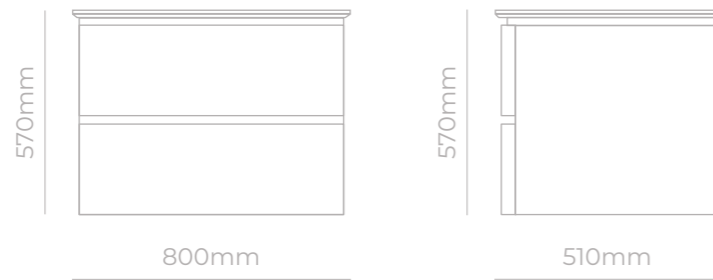

lush.  
b a t h r o o m

VANITIES

lush.

ROUGE  
vanities

MVG1716  
ROUGE SINGLE  
800x510x570mm

Technical Info

- Waterproof MDF Material
- Ceramic basin, easy clean up and maintenance free
- Main cabinet with two soft-close cabinet drawers
- 45° concealed handle

lush.

VOGUE BLUSH  
vanities

MVG1613  
VOGUE BLUSH  
1000 x 560 x 416mm

Technical Info

- Marble top
- Ceramic basin, easy clean up and maintenance free
- Main cabinet with one soft close drawer
- 45° concealed handle
- Concealed LED light above drawer