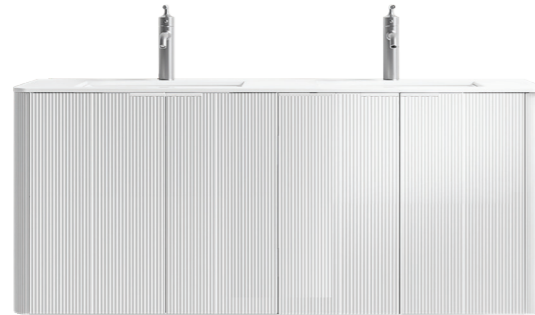

lush.

FRAME  
vanities

MVG1712  
**FRAME SINGLE**  
815x505x630mm

MVG1713  
**FRAME DOUBLE**  
1450x550x612mm

Technical Info

- Waterproof MDF Material
- Ceramic basin, easy clean up and maintenance free
- Main cabinet with soft-close drawers
- Concealed handle

lush.

STRIPE  
vanities

MVG1714  
STRIPE SINGLE  
800x510x620mm

MVG1715  
STRIPE DOUBLE  
1450x550x612mm

Technical Info

- Waterproof MDF Material
- Ceramic basin, easy clean up and maintenance free
- Main cabinet with soft-close drawers & hinges