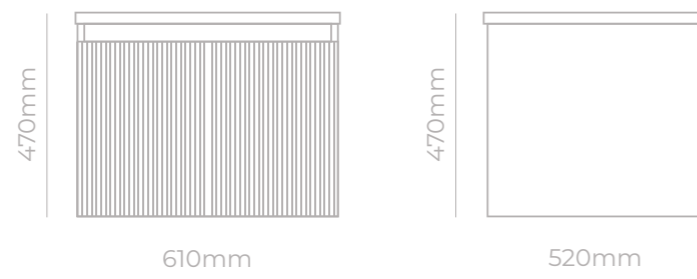

lush.

JUICY
vanities

	MVG1465 WHITE 610 x 470 x 520mm
	MVG1466 GREY 610 x 470 x 520mm

Technical Info

- Waterproof MDF Material
- Ceramic basin, easy clean up and maintenance free
- Main cabinet with two cabinet doors with soft-close hinges
- 45° concealed handle