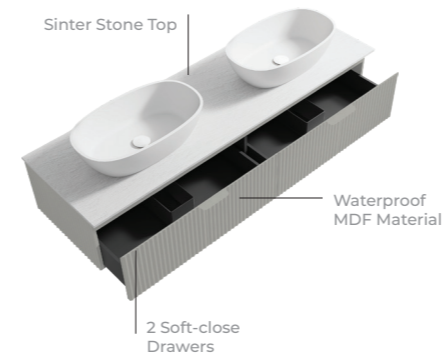

lush.

FABULOUS
vanities

	MVG1618 LARGE WHITE 1600 x 500 x 320mm
	MVG1619 LARGE SOFT GREY 1600 x 500 x 320mm
	MVG1620 LARGE SOFT BROWN 1600 x 500 x 320mm

Technical Info

- BASINS NOT INCLUDED
- Waterproof MDF Material
- Sinter stone countertop, easy clean up and maintenance free
- Double cabinet with soft close drawer