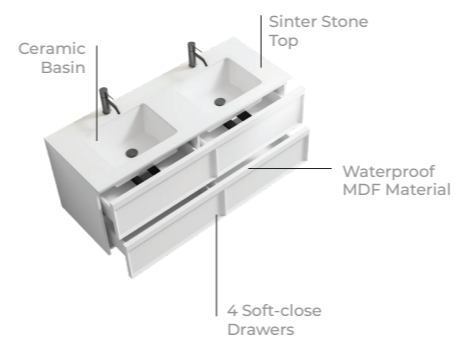

lush.

FRAME  
vanities

MVG1712  
**FRAME SINGLE**  
815x505x630mm

MVG1713  
**FRAME DOUBLE**  
1450x550x612mm

Technical Info

- Waterproof MDF Material
- Ceramic basin, easy clean up and maintenance free
- Main cabinet with soft-close drawers
- Concealed handle

lush.

STRIPE  
vanities

MVG1714  
STRIPE SINGLE  
800x510x620mm

MVG1715  
STRIPE DOUBLE  
1450x550x612mm

Technical Info

- Waterproof MDF Material
- Ceramic basin, easy clean up and maintenance free
- Main cabinet with soft-close drawers & hinges