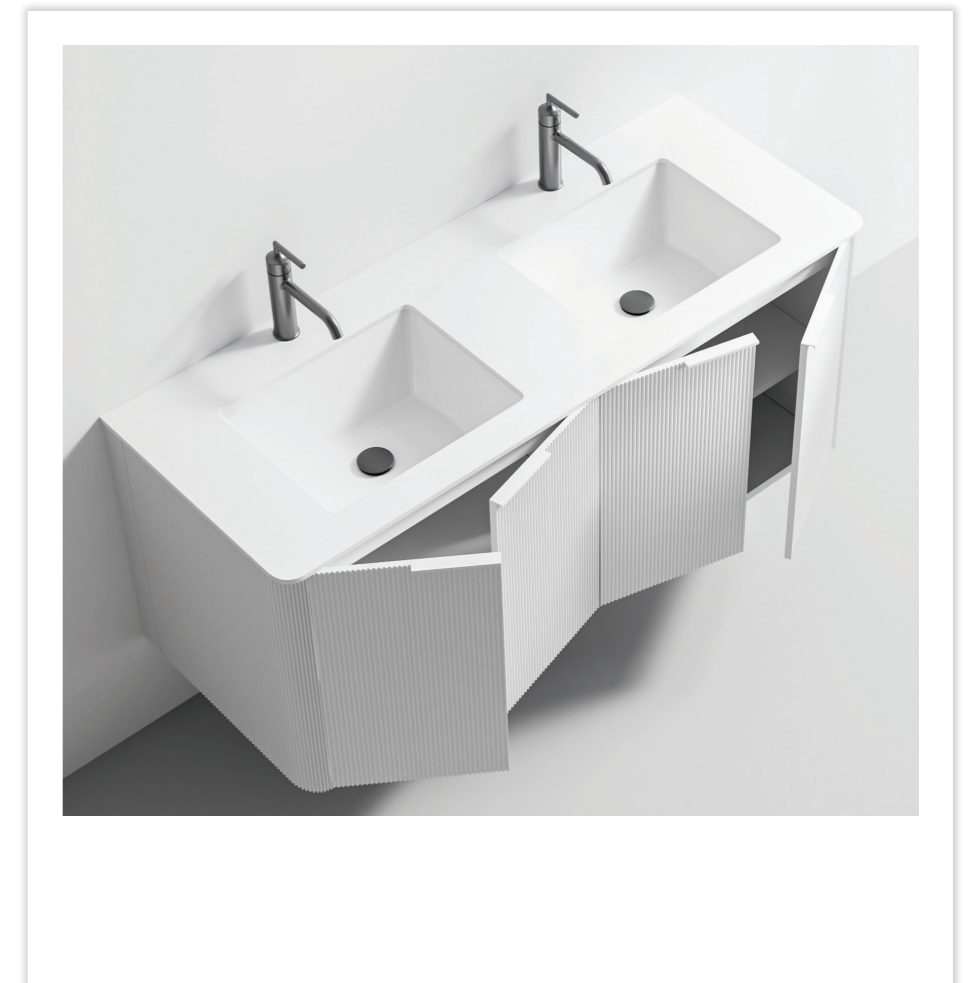

lush.

FRAME  
vanities

MVG1712  
**FRAME SINGLE**  
815x505x630mm

MVG1713  
**FRAME DOUBLE**  
1450x550x612mm

Technical Info

- Waterproof MDF Material
- Ceramic basin, easy clean up and maintenance free
- Main cabinet with soft-close drawers
- Concealed handle

lush.

STRIPE  
vanities

MVG1714  
STRIPE SINGLE  
800x510x620mm

MVG1715  
STRIPE DOUBLE  
1450x550x612mm

Technical Info

- Waterproof MDF Material
- Ceramic basin, easy clean up and maintenance free
- Main cabinet with soft-close drawers & hinges