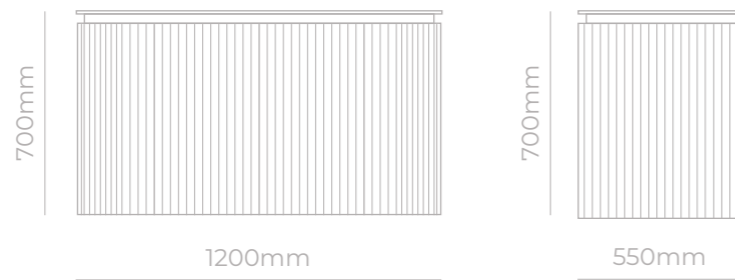

Technical Info

- Waterproof MDF Material
- Sinter stone top, easy clean up and maintenance free
- Main cabinet with four cabinet doors with soft-close hinges
- 45° concealed handle