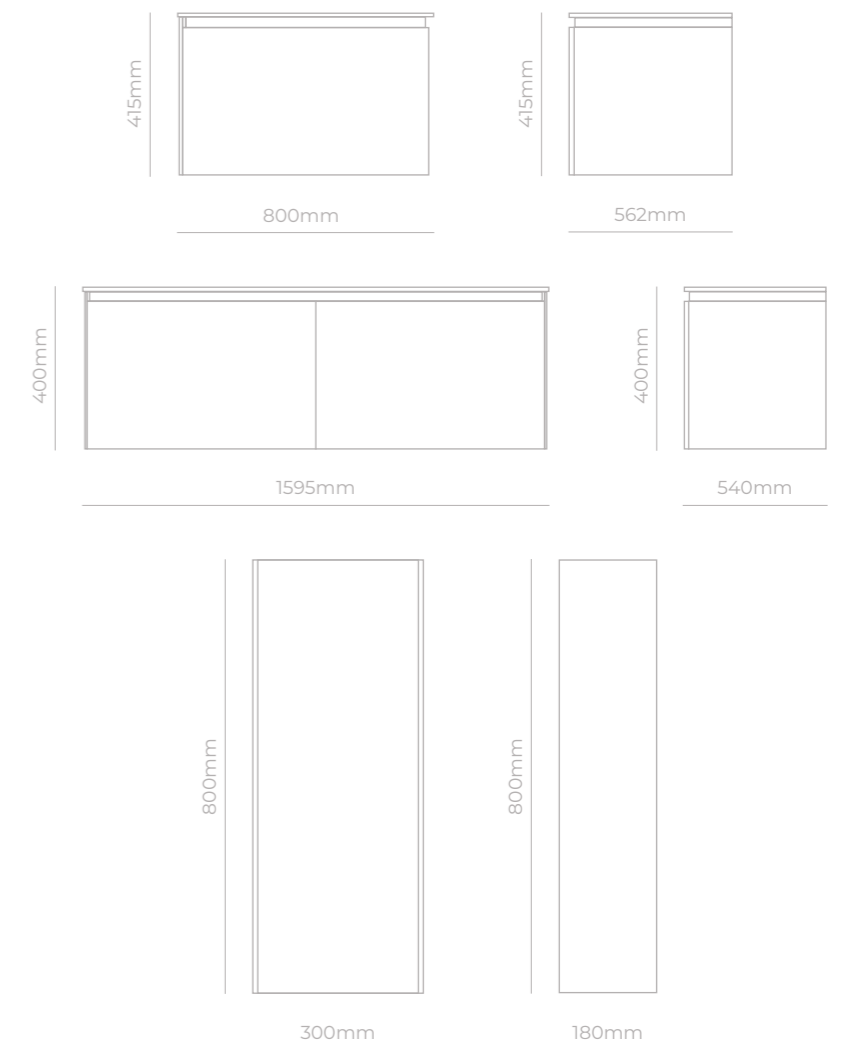

SUPER STAR cabinet & vanities

	MVG1697 CABINET 800 x 300 x 180mm Cabinet can be installed with door opening to left or right
	MVG1698 SMALL | VANITY 800 x 562 x 415mm
	MVG1699 LARGE | VANITY 1595 x 540 x 400mm

Technical Info

- Waterproof MDF Material
- Sinter stone counter top, easy clean up and maintenance free
- MVG1699 - Main cabinet with two cabinet doors with soft close hinges
- MVG1698 - Main cabinet with one soft close drawer
- Basins not included
- LED light above drawer (Vanities)
- Concealed LED light inside cabinet