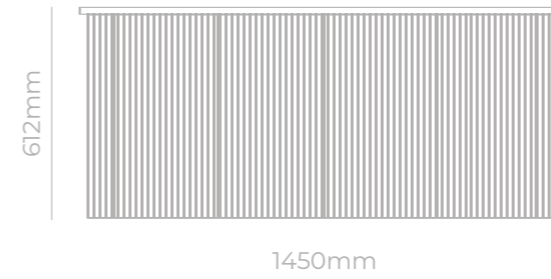

lush.

STRIPE  
vanities

MVG1714  
STRIPE SINGLE  
800x510x620mm

MVG1715  
STRIPE DOUBLE  
1450x550x612mm

Technical Info

- Waterproof MDF Material
- Ceramic basin, easy clean up and maintenance free
- Main cabinet with soft-close drawers & hinges