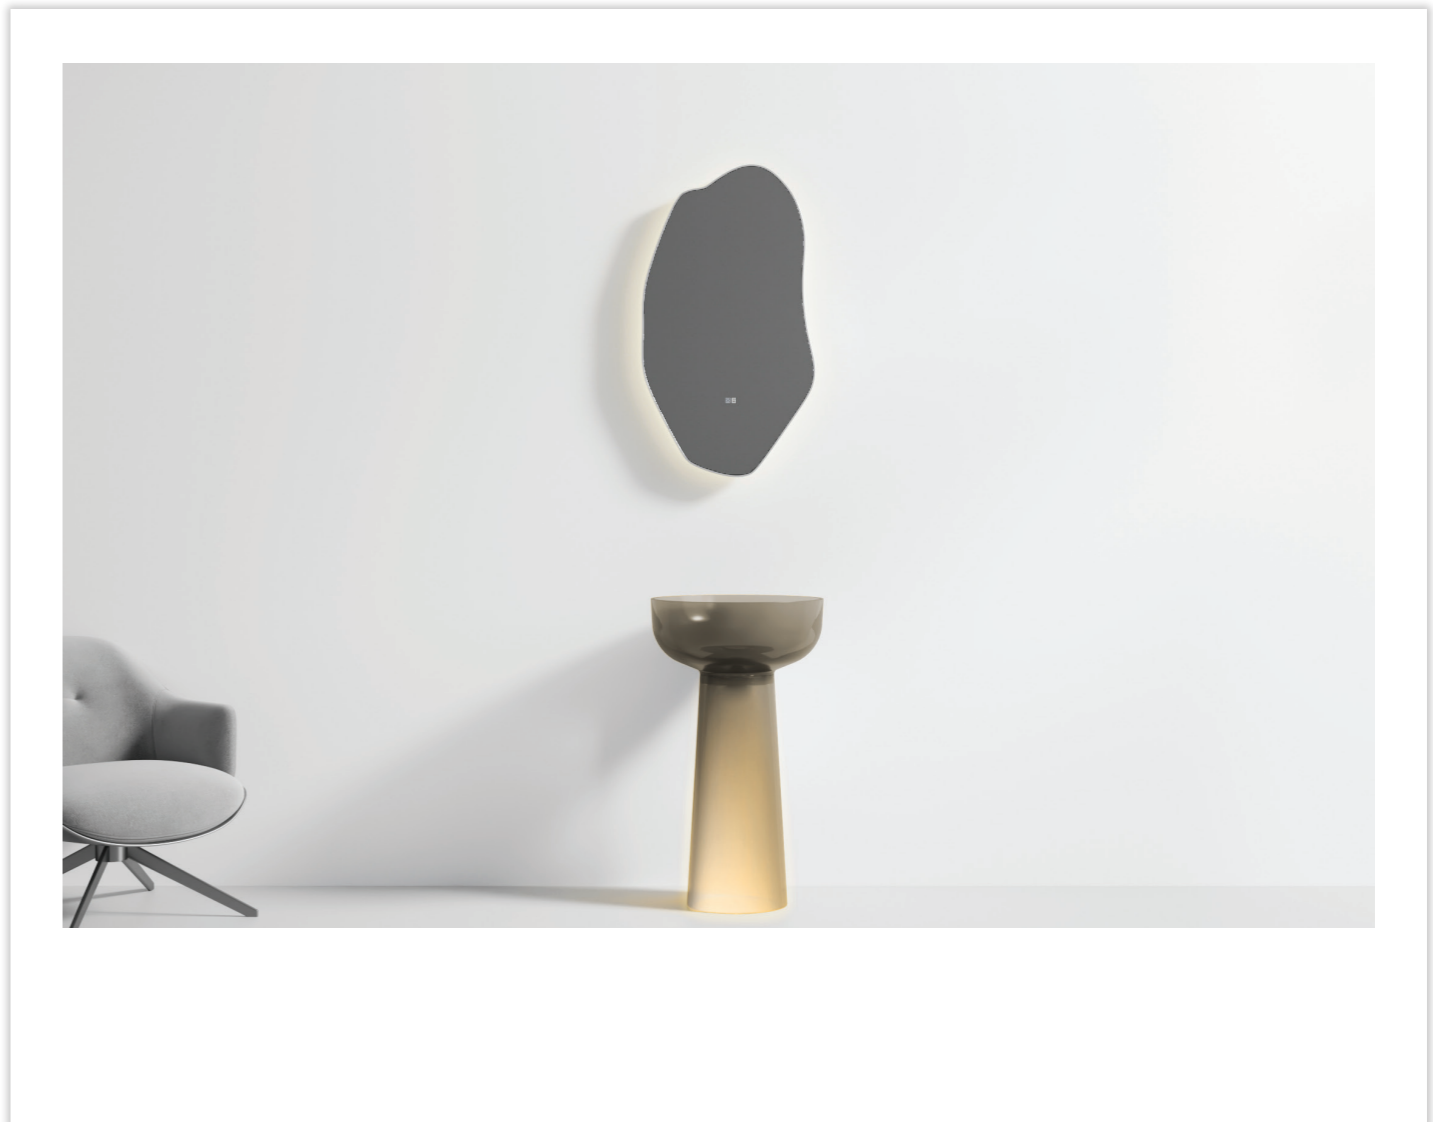

# LUPO AMBER

Resin

MVG1755  
LUPO AMBER CURVE BATH

1700x750x560mm

MVG1756  
LUPO AMBER TALL BASIN WITH LED

±480x480x990mm