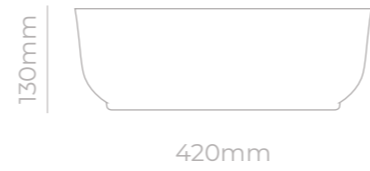

# LUPO AMBER

Resin

MVG1755  
LUPO AMBER CURVE BATH

1700x750x560mm

MVG1756  
LUPO AMBER TALL BASIN WITH LED

±480x480x990mm