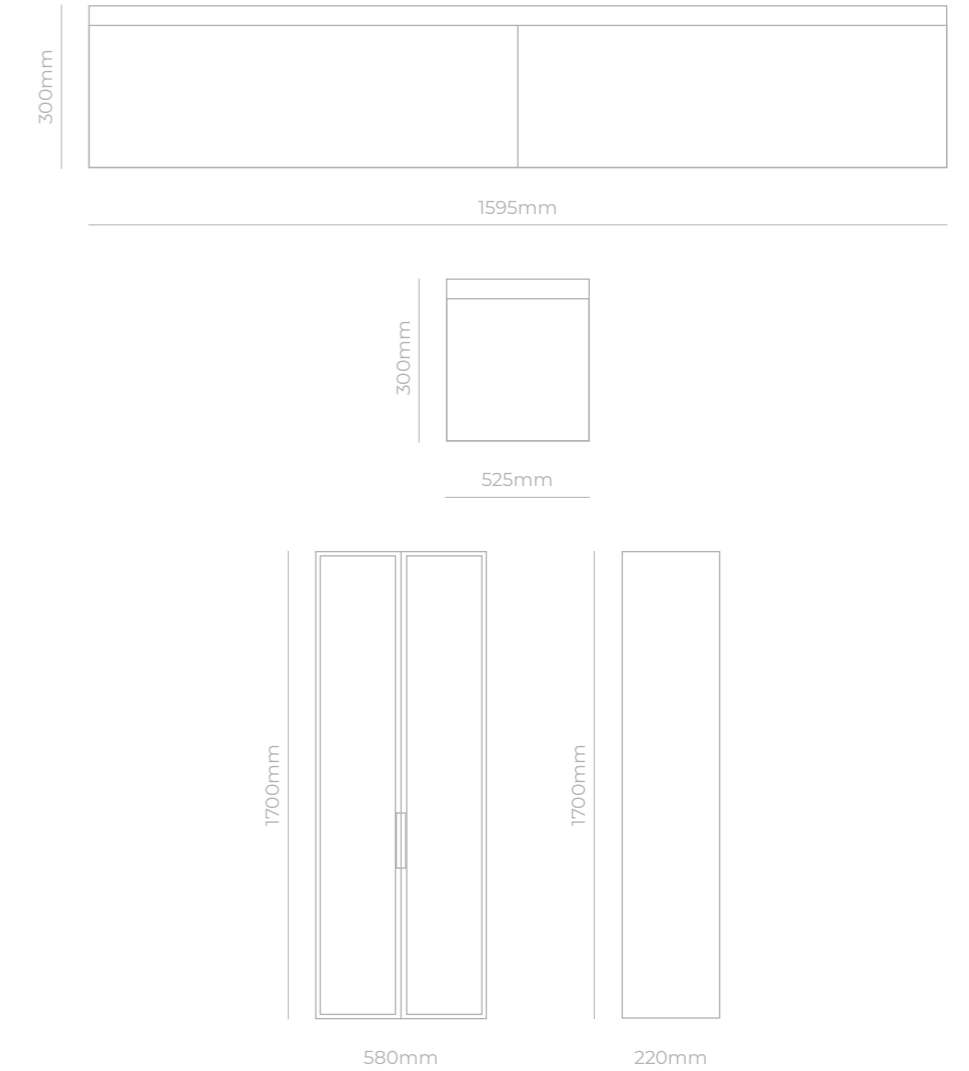

CARBON
cabinet & vanity

	MVG1721 SIDE CABINET 580 x 220 x 1700mm
	MVG1720 CABINET 1590 x 525 x 300mm

Technical Info

- Waterproof MDF Material
- MVG1698 - Main cabinet with soft close drawers
- Basins not included
- Concealed LED light inside cabinet