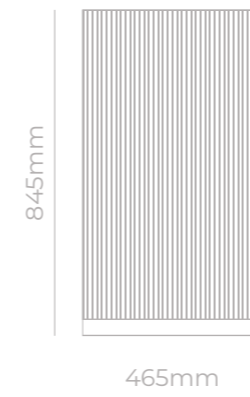

# LUPO AMBER

Resin

MVG1755  
LUPO AMBER CURVE BATH

1700x750x560mm

MVG1756  
LUPO AMBER TALL BASIN WITH LED

±480x480x990mm

## CROWN bathtub & basins

|                                                                                     |                                                                       |
|-------------------------------------------------------------------------------------|-----------------------------------------------------------------------|
|    | <p>MVG1670<br/><b>FREESTANDING BATH</b></p> <p>1585 x 730 x 530mm</p> |
|   | <p>MVG1671<br/><b>FREESTANDING BASIN</b></p> <p>845 x 465 x 10mm</p>  |
|  | <p>MVG1672<br/><b>COUNTERTOP BASIN</b></p> <p>600 x 390 x 140mm</p>   |