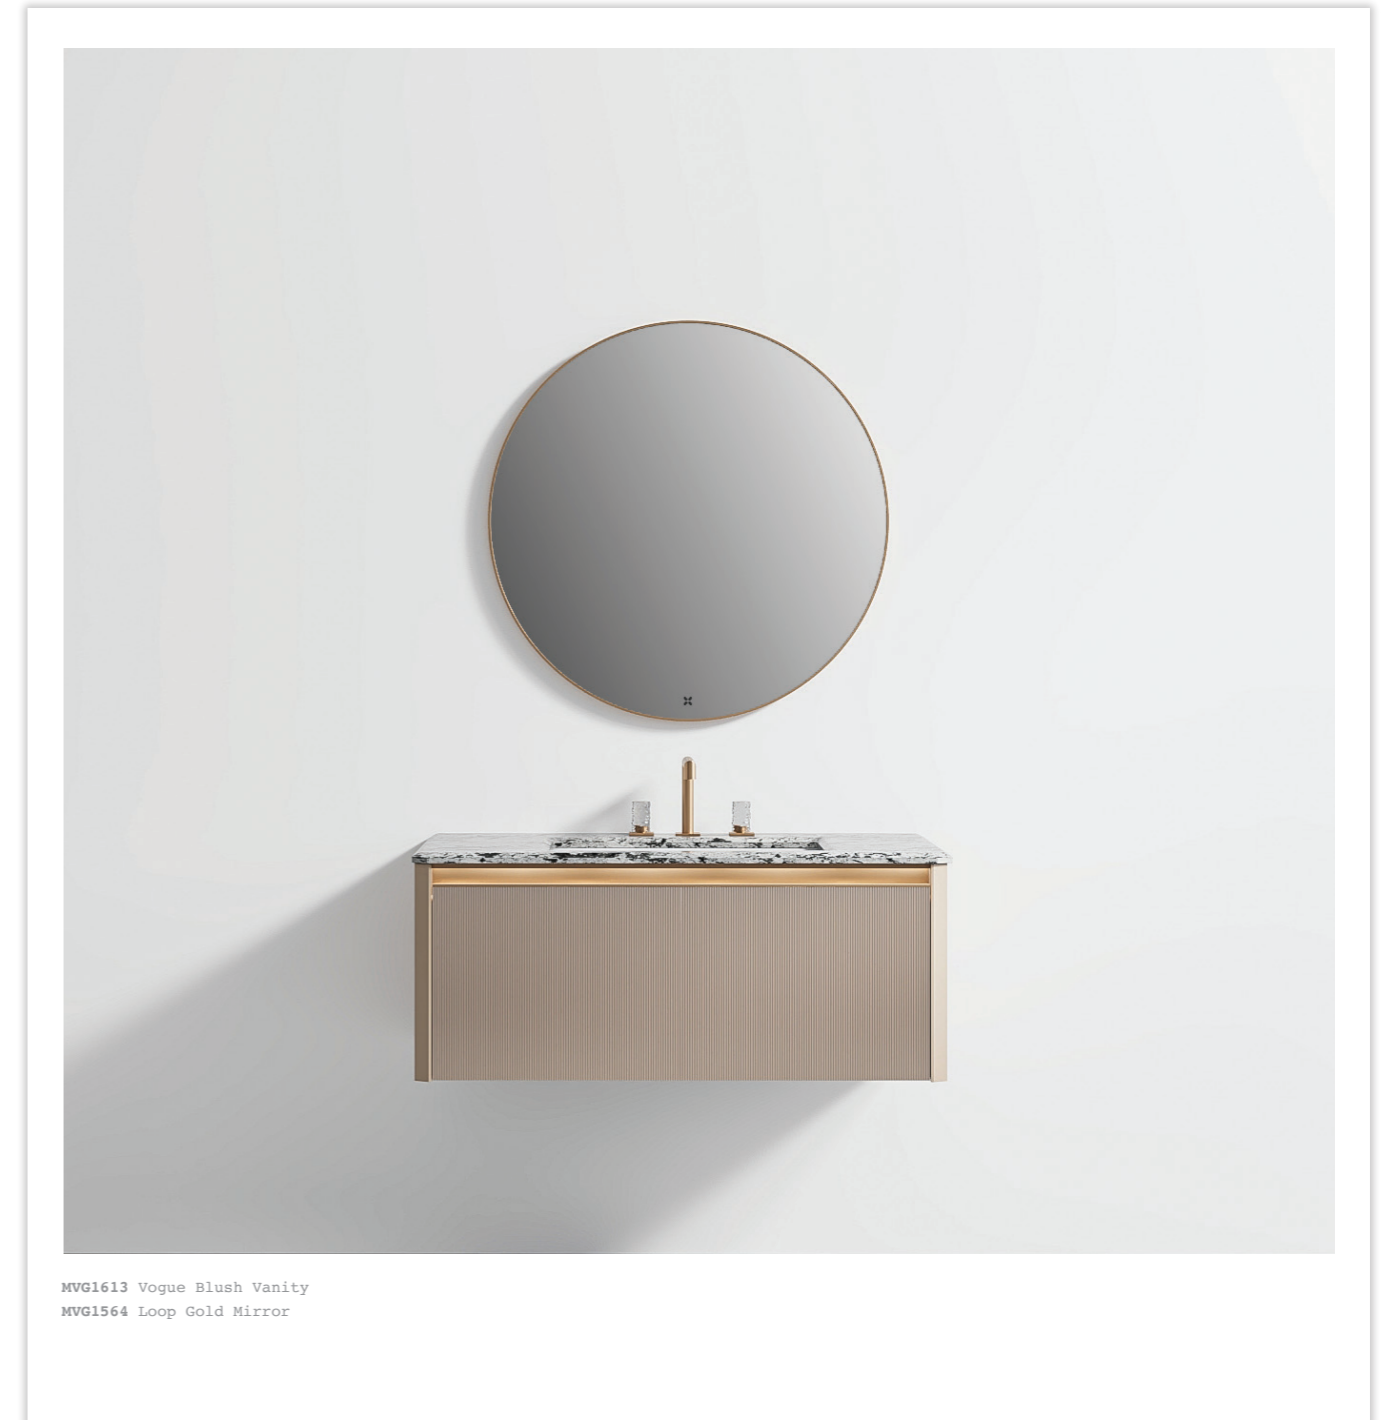

Technical Info

- Third generation 5mm copper free mirror with safety film back (Functions the same as tempered glass) pass CASS 480 test
- Two way hanging by aluminium back frame & easy hang-in hook hole
- Matt frame

MVG1672 Crown Countertop Basin  
MVG1618 Fabulous Large White Vanity  
MVG1563 Petite Black Mirror

lush.

LOOP  
mirror

|                                                                                     |                                       |
|-------------------------------------------------------------------------------------|---------------------------------------|
|   | MVG1564<br><b>GOLD</b><br>800 x 30mm  |
|  | MVG1565<br><b>BLACK</b><br>800 x 30mm |

Technical Info

- Third generation 5mm copper free mirror with safety film back (Functions the same as tempered glass) pass CASS 480 test
- One way hanging by aluminium back frame & easy hang-in hook hole
- Matt frame