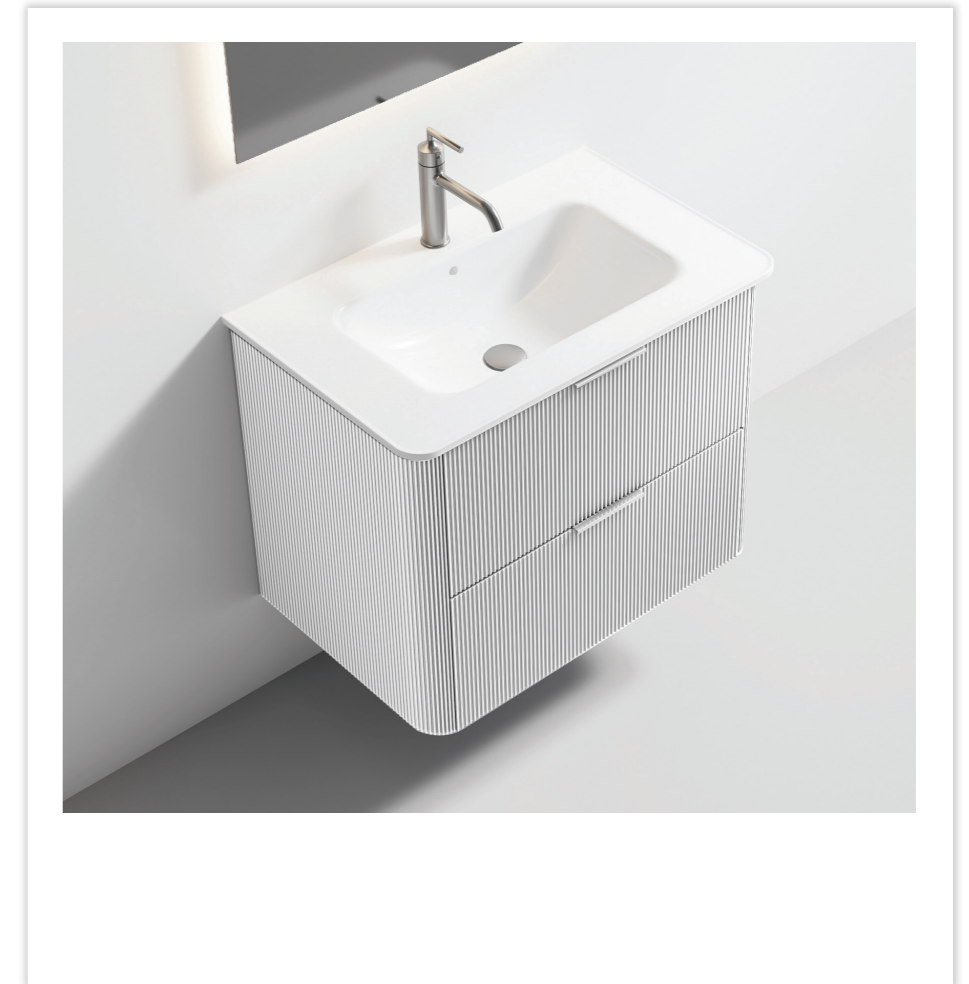

lush.

STRIPE  
vanities

MVG1714  
STRIPE SINGLE  
800x510x620mm

MVG1715  
STRIPE DOUBLE  
1450x550x612mm

Technical Info

- Waterproof MDF Material
- Ceramic basin, easy clean up and maintenance free
- Main cabinet with soft-close drawers & hinges