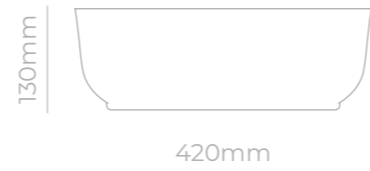

# LUPO SMOKE

Resin

MVG1727  
LUPO SMOKE CURVE BATH

1700x750x560mm

MVG1728  
LUPO SMOKE TALL BASIN WITH LED

±480x480x990mm

lush.