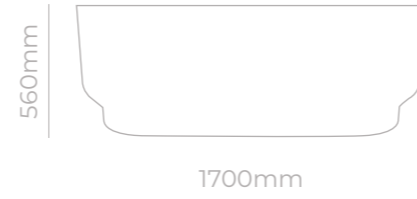

# LUPO AMBER

Resin

MVG1755  
LUPO AMBER CURVE BATH

1700x750x560mm

MVG1756  
LUPO AMBER TALL BASIN WITH LED

±480x480x990mm