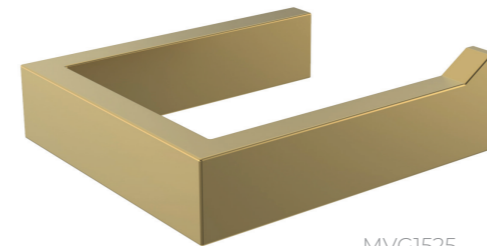

# ACCESSORIES

ULTIMA GOLD  
accessories

also available in ● ●

MVG1523  
LARGE TOWEL RACK  
600 x 70 x 30mm

MVG1526  
HOOK  
80 x 50 x 30mm

MVG1524  
SMALL TOWEL RACK  
370 x 70 x 30mm

MVG1525  
PAPER HOLDER  
140 x 95 x 30mm

MVG1527  
BRUSH & HOLDER  
370 x 100 x 16mm