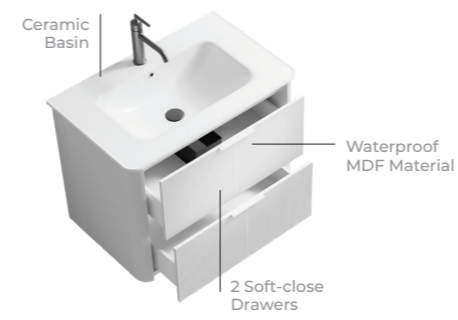

lush.

FRAME  
vanities

MVG1712  
**FRAME SINGLE**  
815x505x630mm

MVG1713  
**FRAME DOUBLE**  
1450x550x612mm

Technical Info

- Waterproof MDF Material
- Ceramic basin, easy clean up and maintenance free
- Main cabinet with soft-close drawers
- Concealed handle

lush.

STRIPE  
vanities

MVG1714  
STRIPE SINGLE  
800x510x620mm

MVG1715  
STRIPE DOUBLE  
1450x550x612mm

Technical Info

- Waterproof MDF Material
- Ceramic basin, easy clean up and maintenance free
- Main cabinet with soft-close drawers & hinges