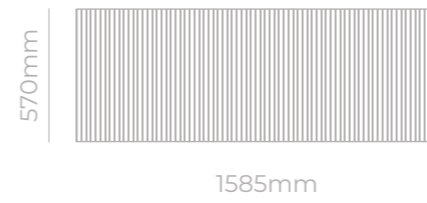

CROWN bathtub & basins

	MVG1670 FREESTANDING BATH 1585 x 730 x 530mm
	MVG1671 FREESTANDING BASIN 845 x 465 x 10mm
	MVG1672 COUNTERTOP BASIN 600 x 390 x 140mm

Technical Info

- Solid Surface Composition
- Easy clean up and maintenance free
- Colour: White