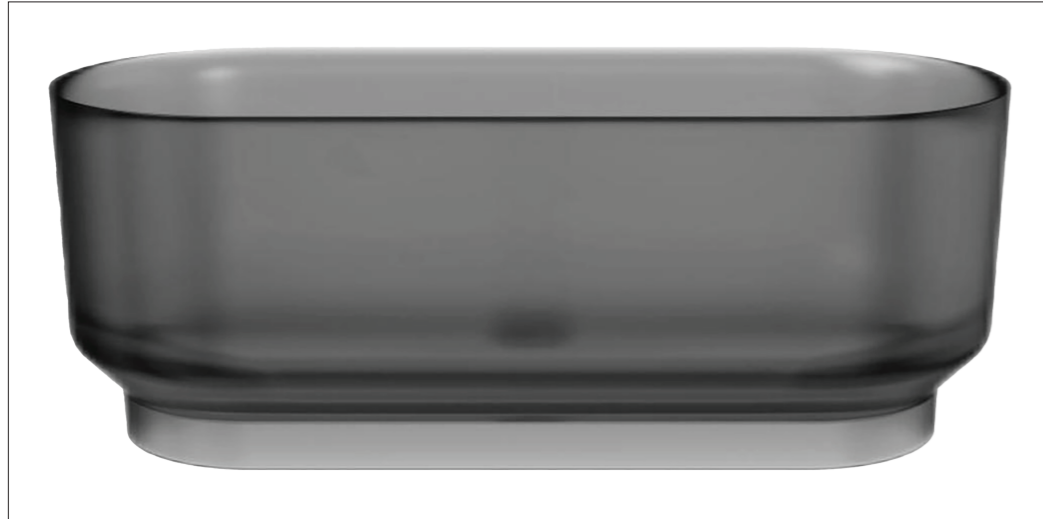

lush.

LUPO SMOKE

Resin

MVG1727
LUPO SMOKE CURVE BATH