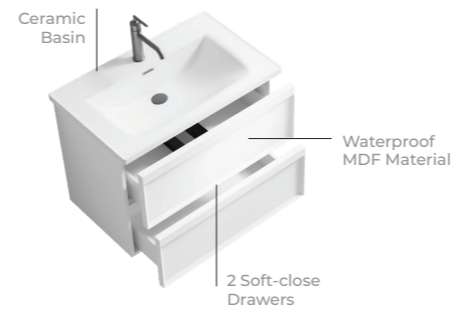

lush.

FRAME  
vanities

MVG1712  
**FRAME SINGLE**  
815x505x630mm

MVG1713  
**FRAME DOUBLE**  
1450x550x612mm

Technical Info

- Waterproof MDF Material
- Ceramic basin, easy clean up and maintenance free
- Main cabinet with soft-close drawers
- Concealed handle

lush.

STRIPE  
vanities

MVG1714  
STRIPE SINGLE  
800x510x620mm

MVG1715  
STRIPE DOUBLE  
1450x550x612mm

Technical Info

- Waterproof MDF Material
- Ceramic basin, easy clean up and maintenance free
- Main cabinet with soft-close drawers & hinges