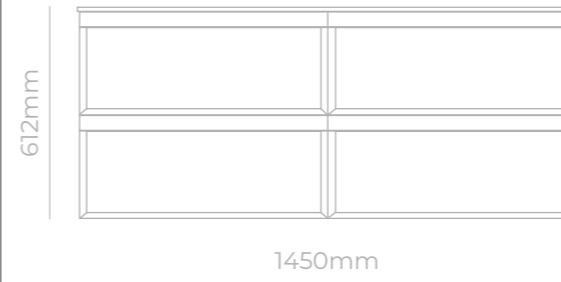

lush.

FRAME  
vanities

MVG1712  
**FRAME SINGLE**  
815x505x630mm

MVG1713  
**FRAME DOUBLE**  
1450x550x612mm

Technical Info

- Waterproof MDF Material
- Ceramic basin, easy clean up and maintenance free
- Main cabinet with soft-close drawers
- Concealed handle

lush.

STRIPE  
vanities

MVG1714  
STRIPE SINGLE  
800x510x620mm

MVG1715  
STRIPE DOUBLE  
1450x550x612mm

Technical Info

- Waterproof MDF Material
- Ceramic basin, easy clean up and maintenance free
- Main cabinet with soft-close drawers & hinges