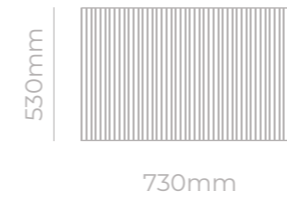

CROWN bathtub & basins

	MVG1670 FREESTANDING BATH 1585 x 730 x 530mm
	MVG1671 FREESTANDING BASIN 845 x 465 x 10mm
	MVG1672 COUNTERTOP BASIN 600 x 390 x 140mm

Technical Info

- Solid Surface Composition
- Easy clean up and maintenance free
- Colour: White