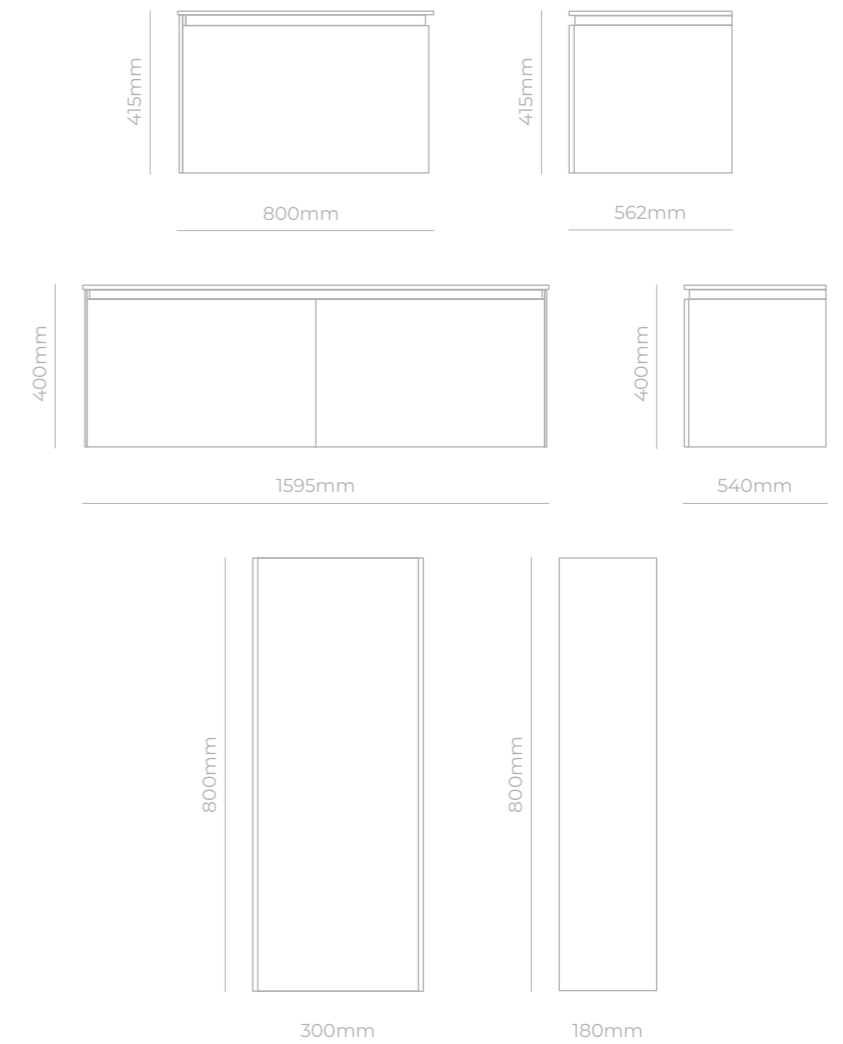

BLACK TIE
cabinet & vanities

	MVG1700 CABINET 800 x 300 x 180mm Cabinet can be installed with door opening to left or right
	MVG1701 SMALL | VANITY 800 x 562 x 415mm
	MVG1702 LARGE | VANITY 1595 x 540 x 400mm

Technical Info

- Waterproof MDF Material
- Sinter stone counter top, easy clean up and maintenance free
- MVG1699 - Main cabinet with two cabinet doors with soft close hinges
- MVG1698 - Main cabinet with one soft close drawer
- Basins not included
- LED light above drawer (Vanities)
- Concealed LED light inside cabinet