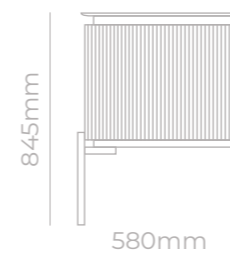

Technical Info

- Waterproof MDF Material
- Sinter stone top, easy clean up and maintenance free
- Ceramic Basin, easy clean up and maintenance free
- Main cabinet with three cabinet doors with soft-close hinges
- 45° concealed handle