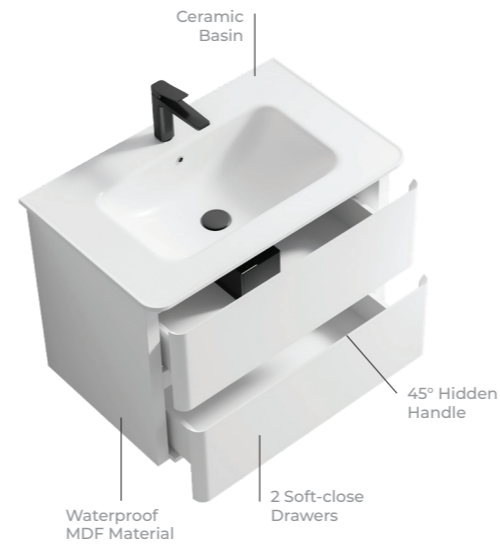

lush.  
b a t h r o o m

VANITIES

lush.

ROUGE  
vanities

MVG1716  
ROUGE SINGLE  
800x510x570mm

Technical Info

- Waterproof MDF Material
- Ceramic basin, easy clean up and maintenance free
- Main cabinet with two soft-close cabinet drawers
- 45° concealed handle

lush.

VOGUE BLUSH  
vanities

MVG1613  
VOGUE BLUSH  
1000 x 560 x 416mm

Technical Info

- Marble top
- Ceramic basin, easy clean up and maintenance free
- Main cabinet with one soft close drawer
- 45° concealed handle
- Concealed LED light above drawer