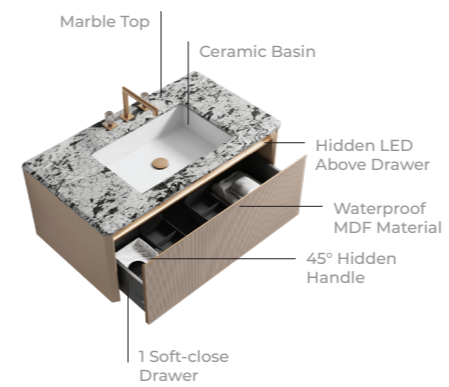

lush.  
b a t h r o o m

VANITIES

lush.

ROUGE  
vanities

MVG1716  
ROUGE SINGLE  
800x510x570mm

Technical Info

- Waterproof MDF Material
- Ceramic basin, easy clean up and maintenance free
- Main cabinet with two soft-close cabinet drawers
- 45° concealed handle

lush.

VOGUE BLUSH  
vanities

MVG1613  
VOGUE BLUSH  
1000 x 560 x 416mm

Technical Info

- Marble top
- Ceramic basin, easy clean up and maintenance free
- Main cabinet with one soft close drawer
- 45° concealed handle
- Concealed LED light above drawer