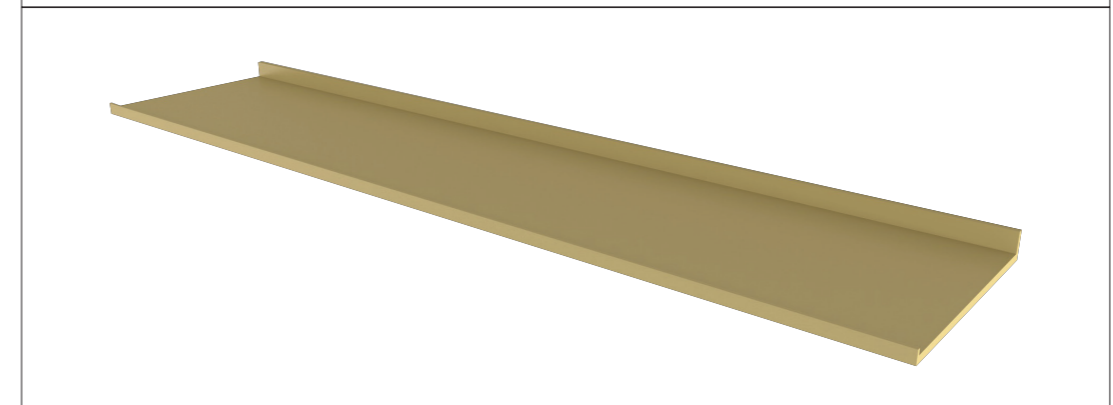

MVG1603  
**600 BLACK**  
600 x 132 x 30mm

MVG1604  
**600 GOLD**  
600 x 132 x 30mm