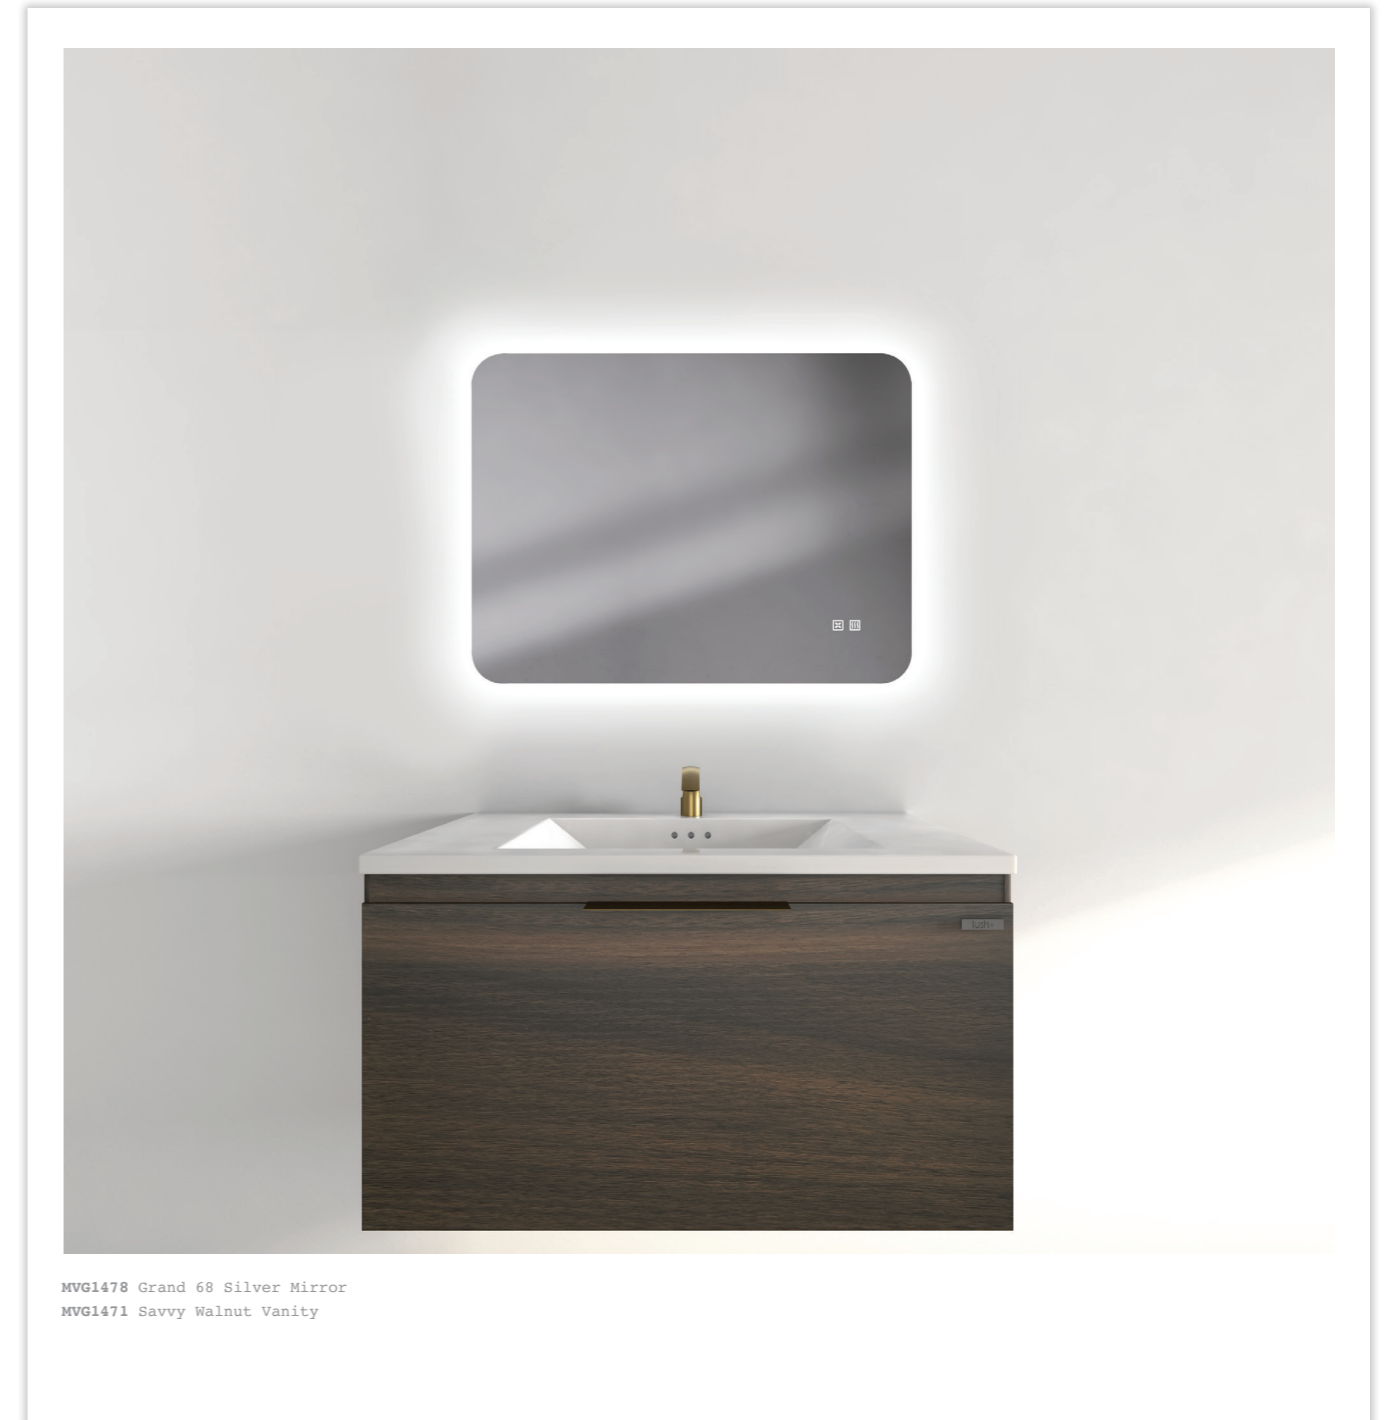

Technical Info

- Third generation 5mm copper free mirror with safety film back (Functions the same as tempered glass) pass CASS 480 test
- One switch: touch switch & defogger switch
- Anti-fog by heating pad (1 hour automatic switch off)
- LED colour temperature 4000k
- Circular side with acrylic lighting bar
- Back circular side with LED lighting strip
- UL standard (110v/60hz) & CE standard (220v/50hz)
- IP44 water proof, power chord with hardwired plug
- One way hanging by aluminium back frame & easy hang-in hook hole

MVG1477 Deluxe 8 Silver Mirror  
MVG1466 Juicy Grey Vanity

lush.

GRAND  
mirror

MVG1478  
**68 SILVER**  
600 x 800 x 30mm

MVG1479  
**612 SILVER**  
600 x 1200 x 30mm

Technical Info

- Third generation 5mm copper free mirror with safety film back (Functions the same as tempered glass) pass CASS 480 test
- One switch: touch switch & defogger switch
- Anti-fog by heating pad (1 hour automatic switch off)
- LED colour temperature 4000k
- Circular side with acrylic lighting bar
- Back side with LED lighting strip
- UL standard (110v/60hz) & CE standard (220v/50hz)
- IP44 water proof, power chord with hardwired plug
- Two way hanging by aluminium back frame & easy hang-in hook hole