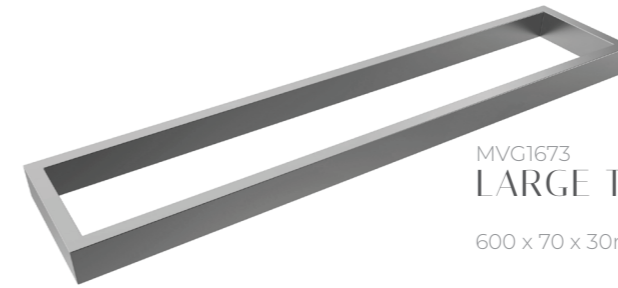

## ULTIMA BLACK

accessories

MVG1528  
LARGE TOWEL RACK

600 x 70 x 30mm

MVG1529  
SMALL TOWEL RACK

370 x 70 x 30mm

MVG1531  
HOOK

80 x 50 x 30mm

MVG1530  
PAPER HOLDER

140 x 95 x 30mm

MVG1532  
BRUSH & HOLDER

370 x 100 x 16mm

## ULTIMA CHROME

accessories

MVG1673  
LARGE TOWEL RACK

600 x 70 x 30mm

MVG1674  
SMALL TOWEL RACK

370 x 70 x 30mm

MVG1676  
HOOK

80 x 50 x 30mm