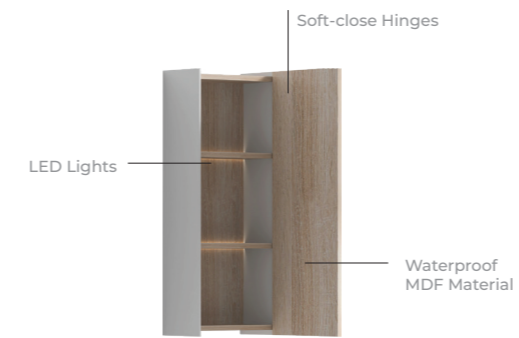

SUPER STAR cabinet & vanities

	MVG1697 CABINET 800 x 300 x 180mm Cabinet can be installed with door opening to left or right
	MVG1698 SMALL | VANITY 800 x 562 x 415mm
	MVG1699 LARGE | VANITY 1595 x 540 x 400mm

Technical Info

- Waterproof MDF Material
- Sinter stone counter top, easy clean up and maintenance free
- MVG1699 - Main cabinet with two cabinet doors with soft close hinges
- MVG1698 - Main cabinet with one soft close drawer
- Basins not included
- LED light above drawer (Vanities)
- Concealed LED light inside cabinet