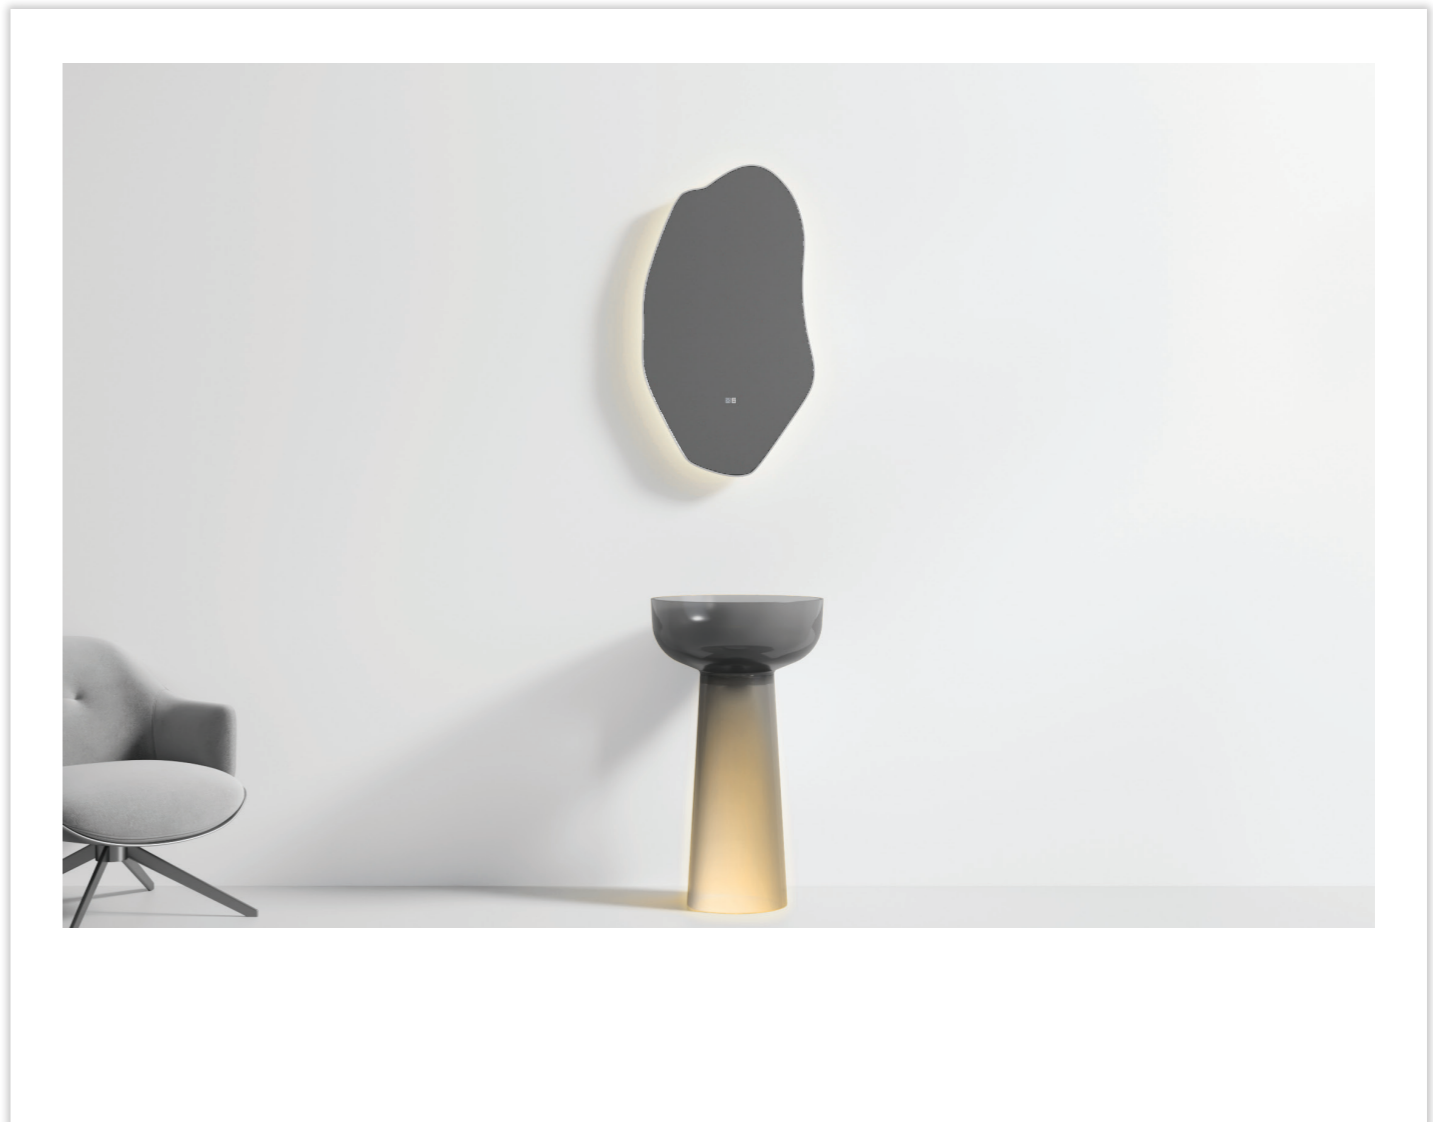

# LUPO SMOKE

Resin

MVG1727  
LUPO SMOKE CURVE BATH

1700x750x560mm

MVG1728  
LUPO SMOKE TALL BASIN WITH LED

±480x480x990mm

lush.