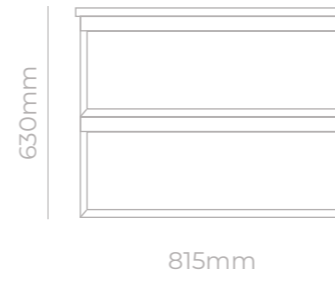

lush.

FRAME  
vanities

MVG1712  
**FRAME SINGLE**  
815x505x630mm

MVG1713  
**FRAME DOUBLE**  
1450x550x612mm

Technical Info

- Waterproof MDF Material
- Ceramic basin, easy clean up and maintenance free
- Main cabinet with soft-close drawers
- Concealed handle

lush.

STRIPE  
vanities

MVG1714  
STRIPE SINGLE  
800x510x620mm

MVG1715  
STRIPE DOUBLE  
1450x550x612mm

Technical Info

- Waterproof MDF Material
- Ceramic basin, easy clean up and maintenance free
- Main cabinet with soft-close drawers & hinges