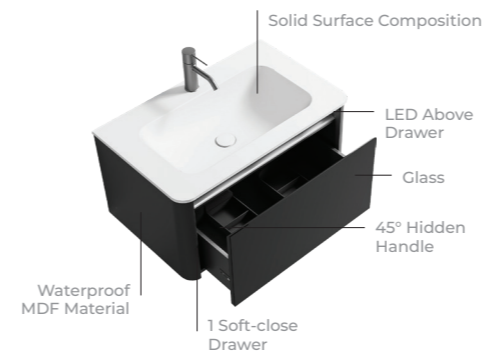

lush.

VOGUE BLUSH  
vanities

MVG1613  
VOGUE BLUSH  
1000 x 560 x 416mm

Technical Info

- Marble top
- Ceramic basin, easy clean up and maintenance free
- Main cabinet with one soft close drawer
- 45° concealed handle
- Concealed LED light above drawer

## Technical Info

- Glass
- Solid Surface Composition basin
- Easy clean up and maintenance free
- Main cabinet with one soft close drawer
- 45° concealed handle
- Concealed LED light above drawer

MVG1614 Midnight Black Vanity