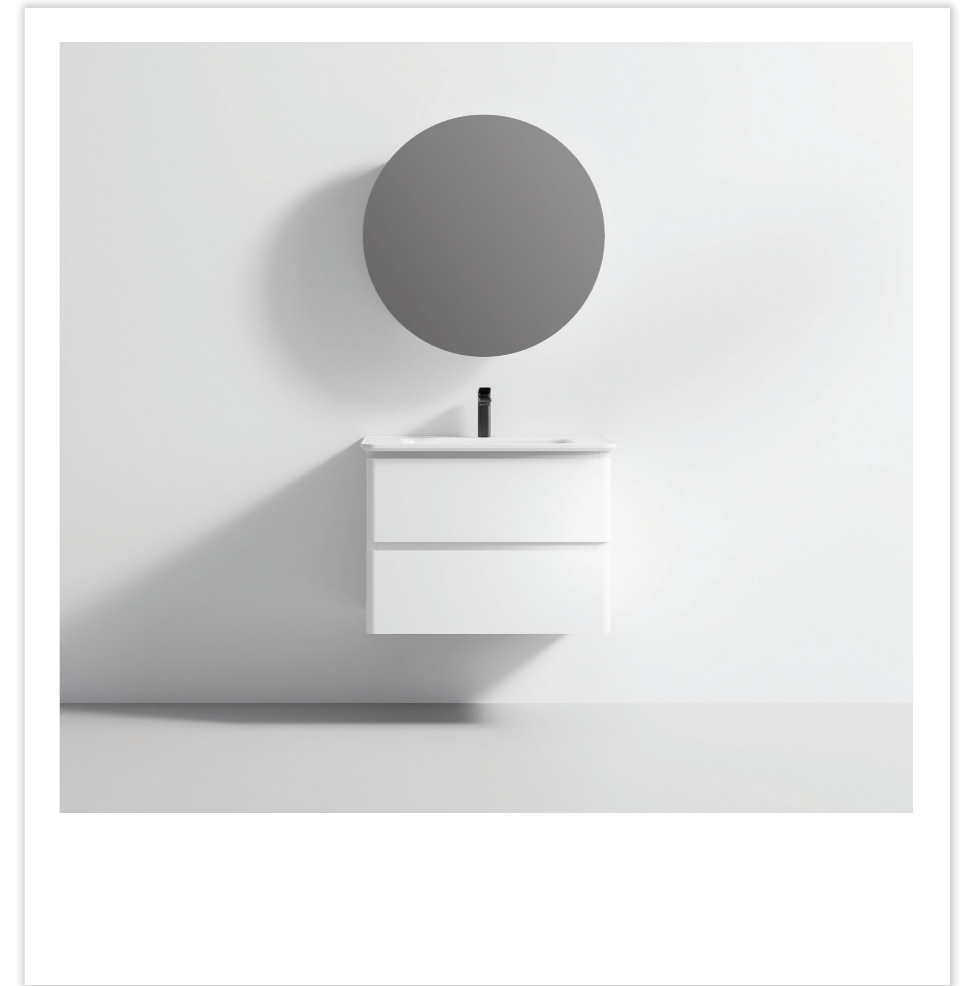

lush.

VOGUE BLUSH  
vanities

MVG1613  
VOGUE BLUSH  
1000 x 560 x 416mm

Technical Info

- Marble top
- Ceramic basin, easy clean up and maintenance free
- Main cabinet with one soft close drawer
- 45° concealed handle
- Concealed LED light above drawer