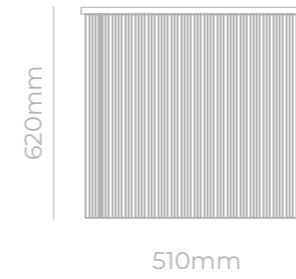

lush.

FRAME  
vanities

MVG1712  
**FRAME SINGLE**  
815x505x630mm

MVG1713  
**FRAME DOUBLE**  
1450x550x612mm

Technical Info

- Waterproof MDF Material
- Ceramic basin, easy clean up and maintenance free
- Main cabinet with soft-close drawers
- Concealed handle

lush.

STRIPE  
vanities

MVG1714  
STRIPE SINGLE  
800x510x620mm

MVG1715  
STRIPE DOUBLE  
1450x550x612mm

Technical Info

- Waterproof MDF Material
- Ceramic basin, easy clean up and maintenance free
- Main cabinet with soft-close drawers & hinges