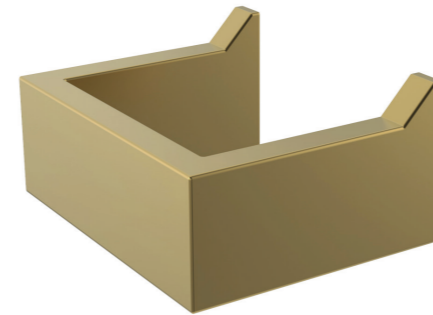

# ACCESSORIES

ULTIMA GOLD  
accessories

also available in ● ●

MVG1523  
LARGE TOWEL RACK  
600 x 70 x 30mm

MVG1526  
HOOK  
80 x 50 x 30mm

MVG1524  
SMALL TOWEL RACK  
370 x 70 x 30mm

MVG1525  
PAPER HOLDER  
140 x 95 x 30mm