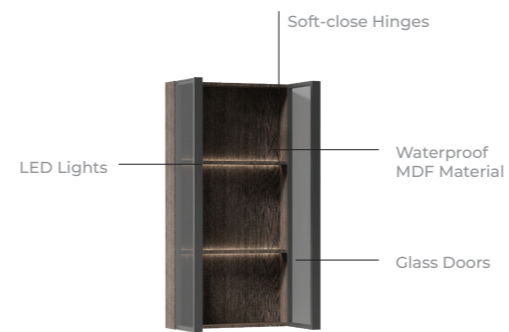

FRESH
cabinet & vanity

	MVG1723 SIDE CABINET 580 x 220 x 1200mm
	MVG1722 CABINET 1590 x 525 x 300mm

Technical Info

- Waterproof MDF Material
- MVG1698 - Main cabinet with soft close drawers
- Basins not included
- Concealed LED light inside cabinet