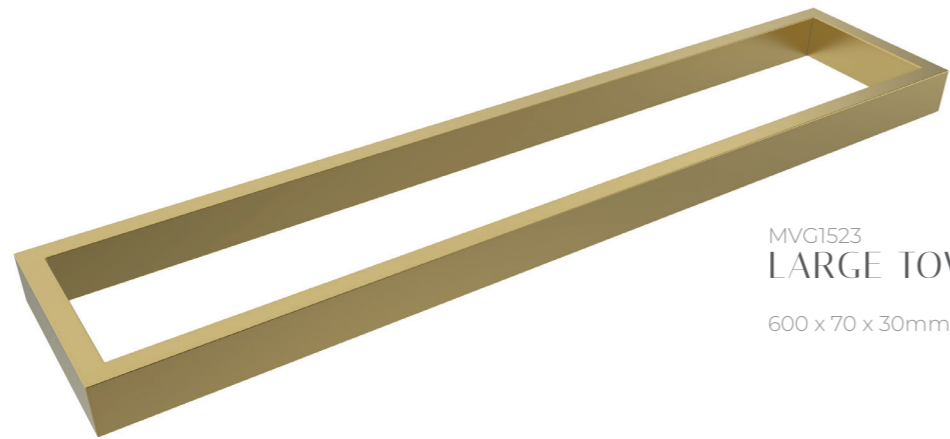

# ACCESSORIES

ULTIMA GOLD  
accessories

also available in ● ●

MVG1523  
LARGE TOWEL RACK  
600 x 70 x 30mm

MVG1526  
HOOK  
80 x 50 x 30mm

MVG1524  
SMALL TOWEL RACK  
370 x 70 x 30mm

MVG1525  
PAPER HOLDER  
140 x 95 x 30mm