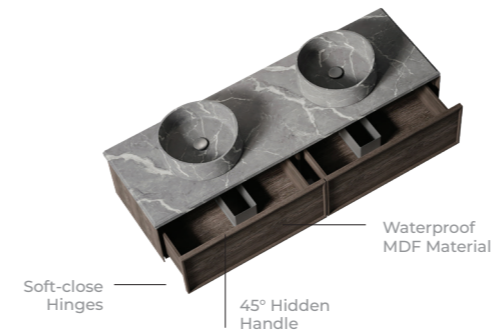

FRESH
cabinet & vanity

	MVG1723 SIDE CABINET 580 x 220 x 1200mm
	MVG1722 CABINET 1590 x 525 x 300mm

Technical Info

- Waterproof MDF Material
- MVG1698 - Main cabinet with soft close drawers
- Basins not included
- Concealed LED light inside cabinet