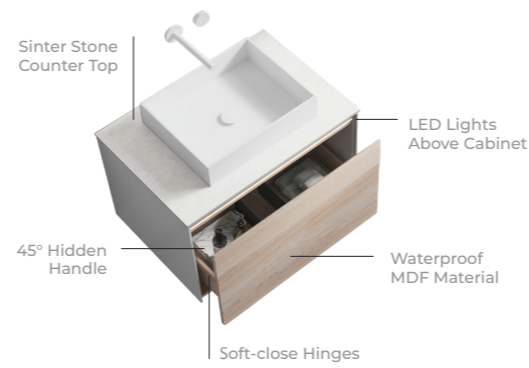

SUPER STAR cabinet & vanities

	MVG1697 CABINET 800 x 300 x 180mm Cabinet can be installed with door opening to left or right
	MVG1698 SMALL | VANITY 800 x 562 x 415mm
	MVG1699 LARGE | VANITY 1595 x 540 x 400mm

Technical Info

- Waterproof MDF Material
- Sinter stone counter top, easy clean up and maintenance free
- MVG1699 - Main cabinet with two cabinet doors with soft close hinges
- MVG1698 - Main cabinet with one soft close drawer
- Basins not included
- LED light above drawer (Vanities)
- Concealed LED light inside cabinet