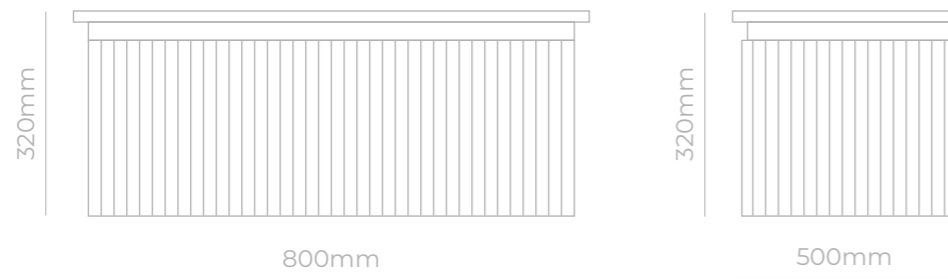

FABULOUS
vanities

	MVG1615 SMALL WHITE 800 x 500 x 320mm
	MVG1616 SMALL SOFT GREY 800 x 500 x 320mm
	MVG1617 SMALL SOFT BROWN 800 x 500 x 320mm

Technical Info

- Solid Surface Composition
- Easy clean up and maintenance free
- Main cabinet with one soft close drawer