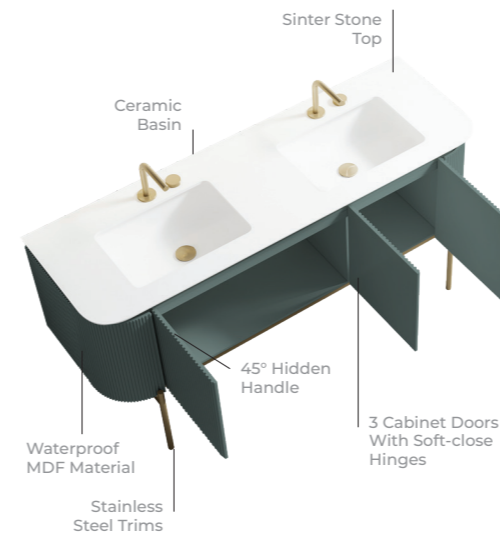

Technical Info

- Waterproof MDF Material
- Sinter stone top, easy clean up and maintenance free
- Ceramic Basin, easy clean up and maintenance free
- Main cabinet with three cabinet doors with soft-close hinges
- 45° concealed handle