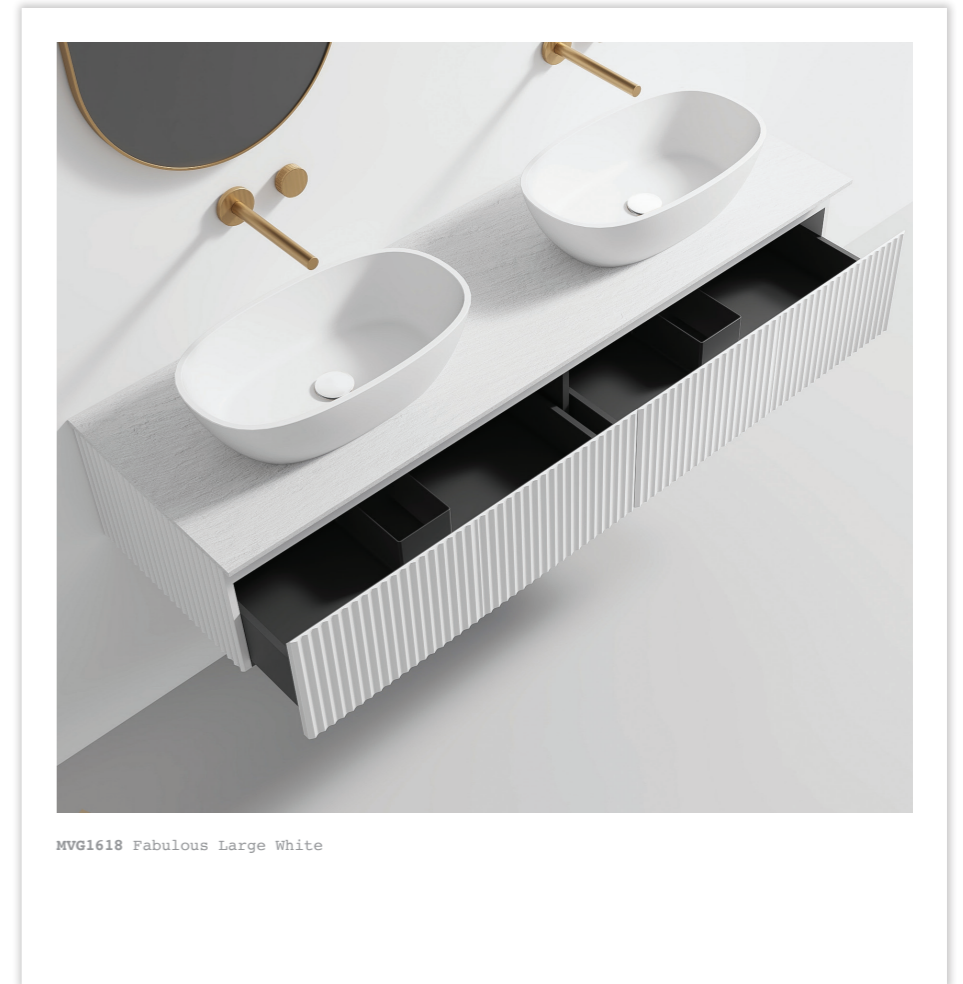

lush.

FABULOUS
vanities

	MVG1618 LARGE WHITE 1600 x 500 x 320mm
	MVG1619 LARGE SOFT GREY 1600 x 500 x 320mm
	MVG1620 LARGE SOFT BROWN 1600 x 500 x 320mm

Technical Info

- BASINS NOT INCLUDED
- Waterproof MDF Material
- Sinter stone countertop, easy clean up and maintenance free
- Double cabinet with soft close drawer