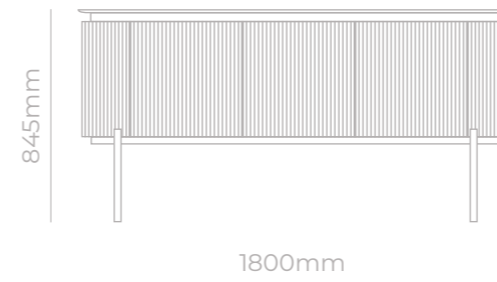

Technical Info

- Waterproof MDF Material
- Sinter stone top, easy clean up and maintenance free
- Ceramic Basin, easy clean up and maintenance free
- Main cabinet with three cabinet doors with soft-close hinges
- 45° concealed handle