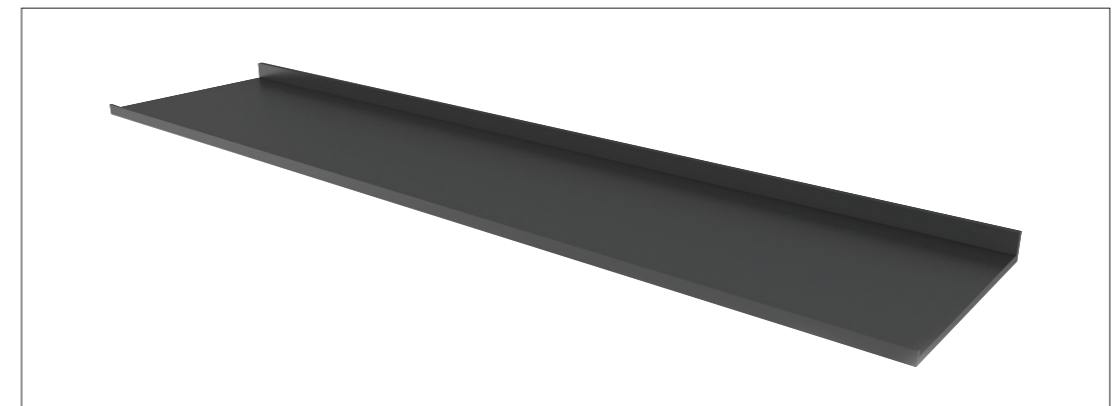

MVG1603  
**600 BLACK**  
600 x 132 x 30mm

MVG1604  
**600 GOLD**  
600 x 132 x 30mm