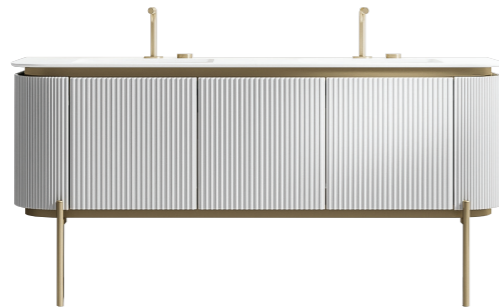

CROCKY DOUBLE
vanities

MVG1718
CROCKY DOUBLE WHITE
1800x580x845mm