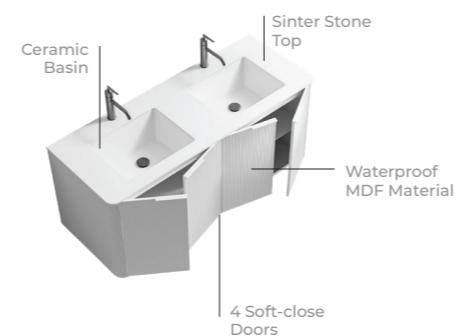

lush.

FRAME  
vanities

MVG1712  
**FRAME SINGLE**  
815x505x630mm

MVG1713  
**FRAME DOUBLE**  
1450x550x612mm

Technical Info

- Waterproof MDF Material
- Ceramic basin, easy clean up and maintenance free
- Main cabinet with soft-close drawers
- Concealed handle

lush.

STRIPE  
vanities

MVG1714  
STRIPE SINGLE  
800x510x620mm

MVG1715  
STRIPE DOUBLE  
1450x550x612mm

Technical Info

- Waterproof MDF Material
- Ceramic basin, easy clean up and maintenance free
- Main cabinet with soft-close drawers & hinges