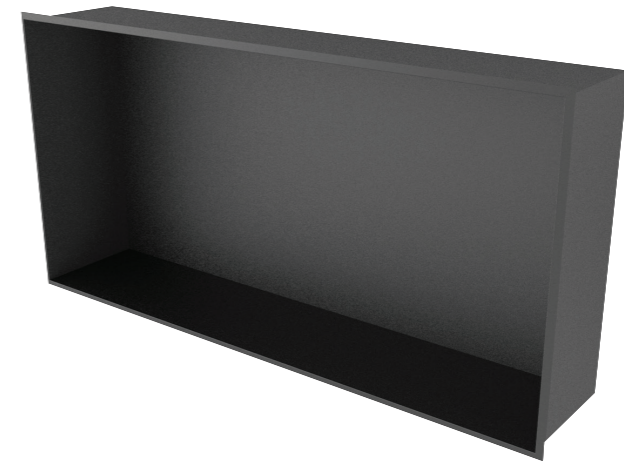

MVG1599
600 BLACK

600 x 300 x 120mm