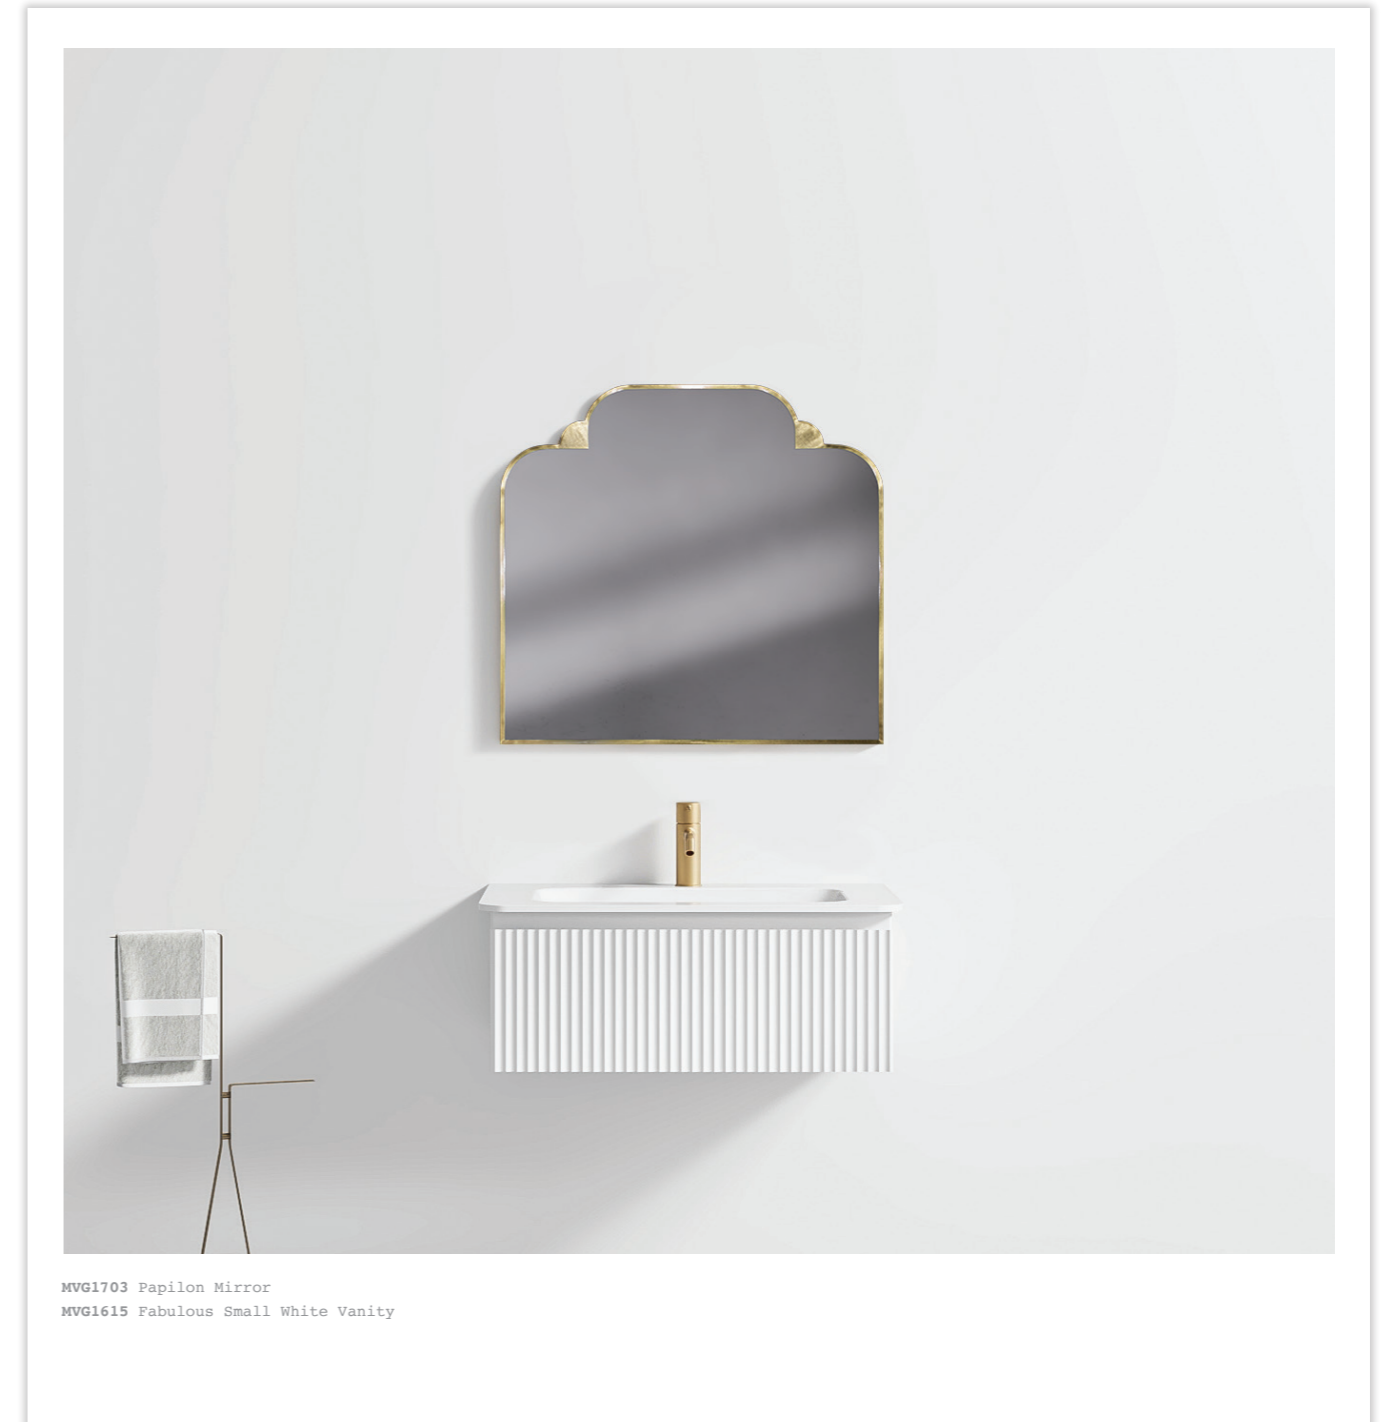

PAPILON  
mirror

MVG1703  
**PAPILON**  
800 x 750 x 30mm

MVG1731  
**PAPILON LARGE**  
1000x900x30mm

Technical Info

- Third generation 5mm copper free mirror with safety film back (Functions the same as tempered glass) pass CASS 480 test