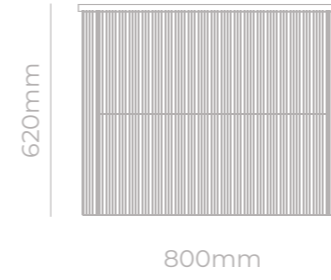

lush.

FRAME  
vanities

MVG1712  
**FRAME SINGLE**  
815x505x630mm

MVG1713  
**FRAME DOUBLE**  
1450x550x612mm

Technical Info

- Waterproof MDF Material
- Ceramic basin, easy clean up and maintenance free
- Main cabinet with soft-close drawers
- Concealed handle

lush.

STRIPE  
vanities

MVG1714  
STRIPE SINGLE  
800x510x620mm

MVG1715  
STRIPE DOUBLE  
1450x550x612mm

Technical Info

- Waterproof MDF Material
- Ceramic basin, easy clean up and maintenance free
- Main cabinet with soft-close drawers & hinges