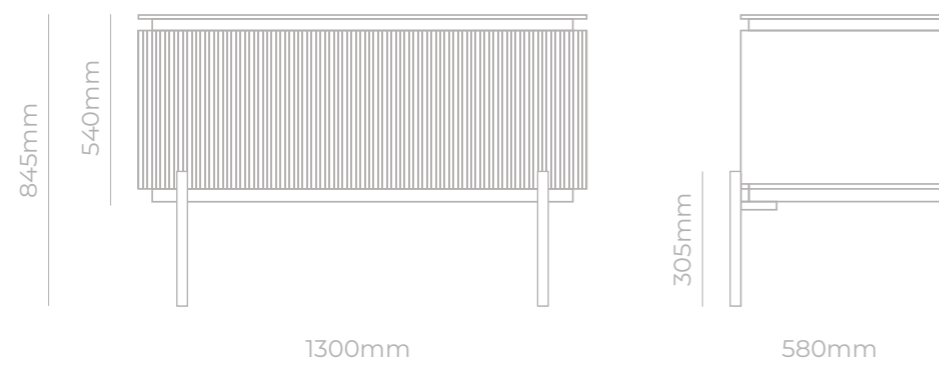

lush.

CROCKY
vanities

	MVG1473 WHITE 1300 x 580 x 845mm
	MVG1474 JADE GREEN 1300 x 580 x 845mm
	MVG1475 STAR NIGHT BLUE 1300 x 580 x 845mm

Technical Info

- Waterproof MDF Material
- Sinter stone top, easy clean up and maintenance free
- Ceramic Basin, easy clean up and maintenance free
- Main cabinet with two cabinet doors with soft-close hinges
- 45° concealed handle