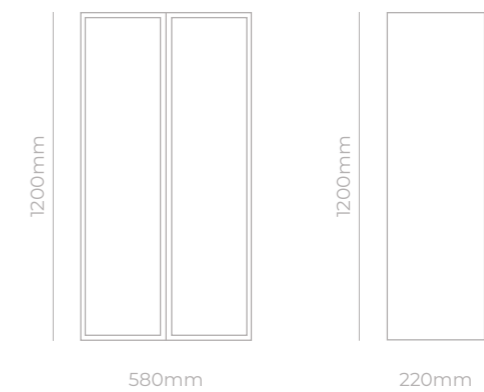

FRESH
cabinet & vanity

	MVG1723 SIDE CABINET 580 x 220 x 1200mm
	MVG1722 CABINET 1590 x 525 x 300mm

Technical Info

- Waterproof MDF Material
- MVG1698 - Main cabinet with soft close drawers
- Basins not included
- Concealed LED light inside cabinet