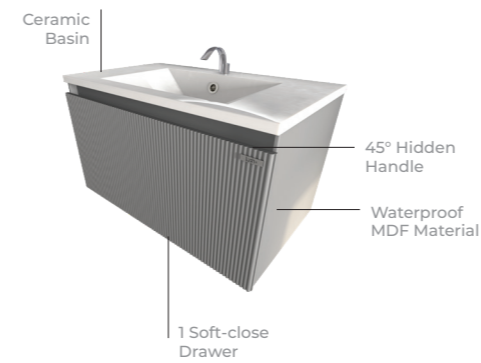

MVG1467 Delicious White Vanity