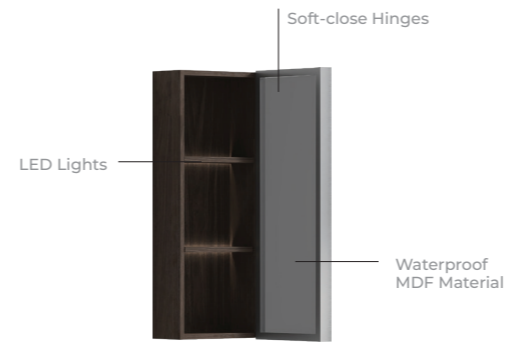

BLACK TIE
cabinet & vanities

	MVG1700 CABINET 800 x 300 x 180mm Cabinet can be installed with door opening to left or right
	MVG1701 SMALL | VANITY 800 x 562 x 415mm
	MVG1702 LARGE | VANITY 1595 x 540 x 400mm

Technical Info

- Waterproof MDF Material
- Sinter stone counter top, easy clean up and maintenance free
- MVG1699 - Main cabinet with two cabinet doors with soft close hinges
- MVG1698 - Main cabinet with one soft close drawer
- Basins not included
- LED light above drawer (Vanities)
- Concealed LED light inside cabinet