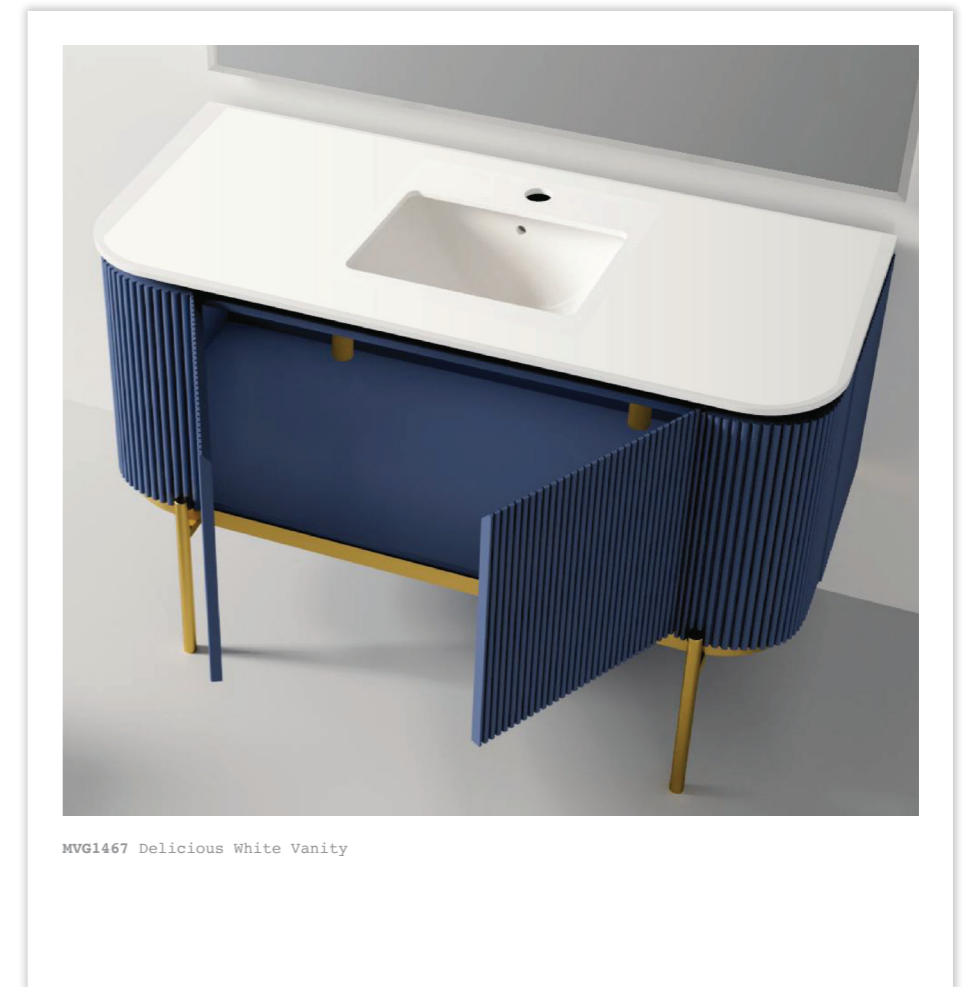

Technical Info

- Waterproof MDF Material
- Sinter stone top, easy clean up and maintenance free
- Ceramic Basin, easy clean up and maintenance free
- Main cabinet with two cabinet doors with soft-close hinges
- 45° concealed handle