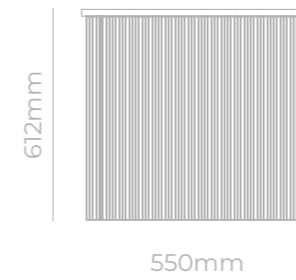

lush.

FRAME  
vanities

MVG1712  
**FRAME SINGLE**  
815x505x630mm

MVG1713  
**FRAME DOUBLE**  
1450x550x612mm

Technical Info

- Waterproof MDF Material
- Ceramic basin, easy clean up and maintenance free
- Main cabinet with soft-close drawers
- Concealed handle

lush.

STRIPE  
vanities

MVG1714  
STRIPE SINGLE  
800x510x620mm

MVG1715  
STRIPE DOUBLE  
1450x550x612mm

Technical Info

- Waterproof MDF Material
- Ceramic basin, easy clean up and maintenance free
- Main cabinet with soft-close drawers & hinges