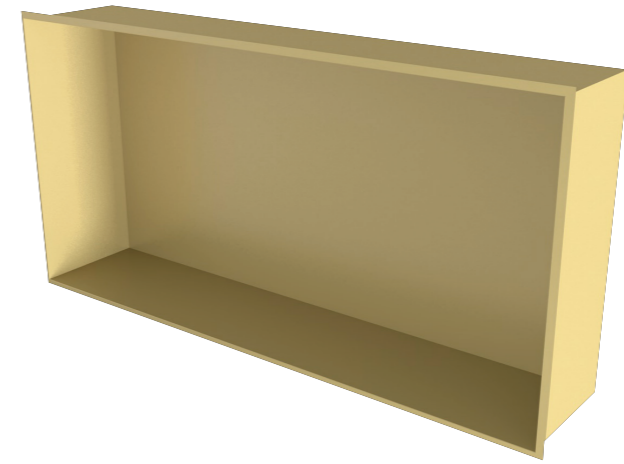

MVG1600
600 GOLD

600 x 300 x 120mm