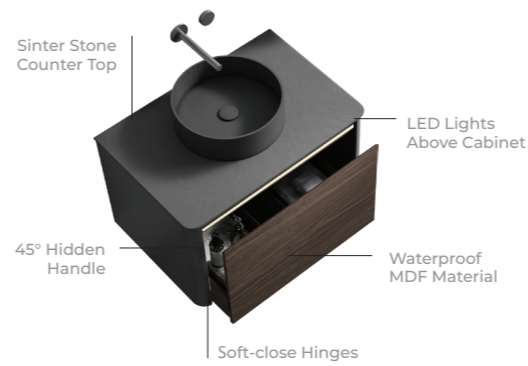

BLACK TIE
cabinet & vanities

	MVG1700 CABINET 800 x 300 x 180mm Cabinet can be installed with door opening to left or right
	MVG1701 SMALL | VANITY 800 x 562 x 415mm
	MVG1702 LARGE | VANITY 1595 x 540 x 400mm

Technical Info

- Waterproof MDF Material
- Sinter stone counter top, easy clean up and maintenance free
- MVG1699 - Main cabinet with two cabinet doors with soft close hinges
- MVG1698 - Main cabinet with one soft close drawer
- Basins not included
- LED light above drawer (Vanities)
- Concealed LED light inside cabinet