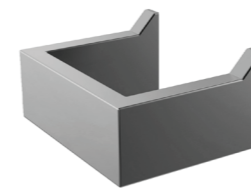

## ULTIMA CHROME

accessories

MVG1673  
LARGE TOWEL RACK

600 x 70 x 30mm

MVG1674  
SMALL TOWEL RACK

370 x 70 x 30mm

MVG1676  
HOOK

80 x 50 x 30mm

MVG1675  
PAPER HOLDER

140 x 95 x 30mm

MVG1677  
BRUSH & HOLDER

370 x 100 x 16mm

LACE GOLD  
accessories

MVG1533  
LARGE TOWEL RACK  
630 x 75 x 30mm

MVG1534  
SMALL TOWEL RACK  
223 x 70 x 30mm

MVG1536  
HOOK  
110 x 16mm