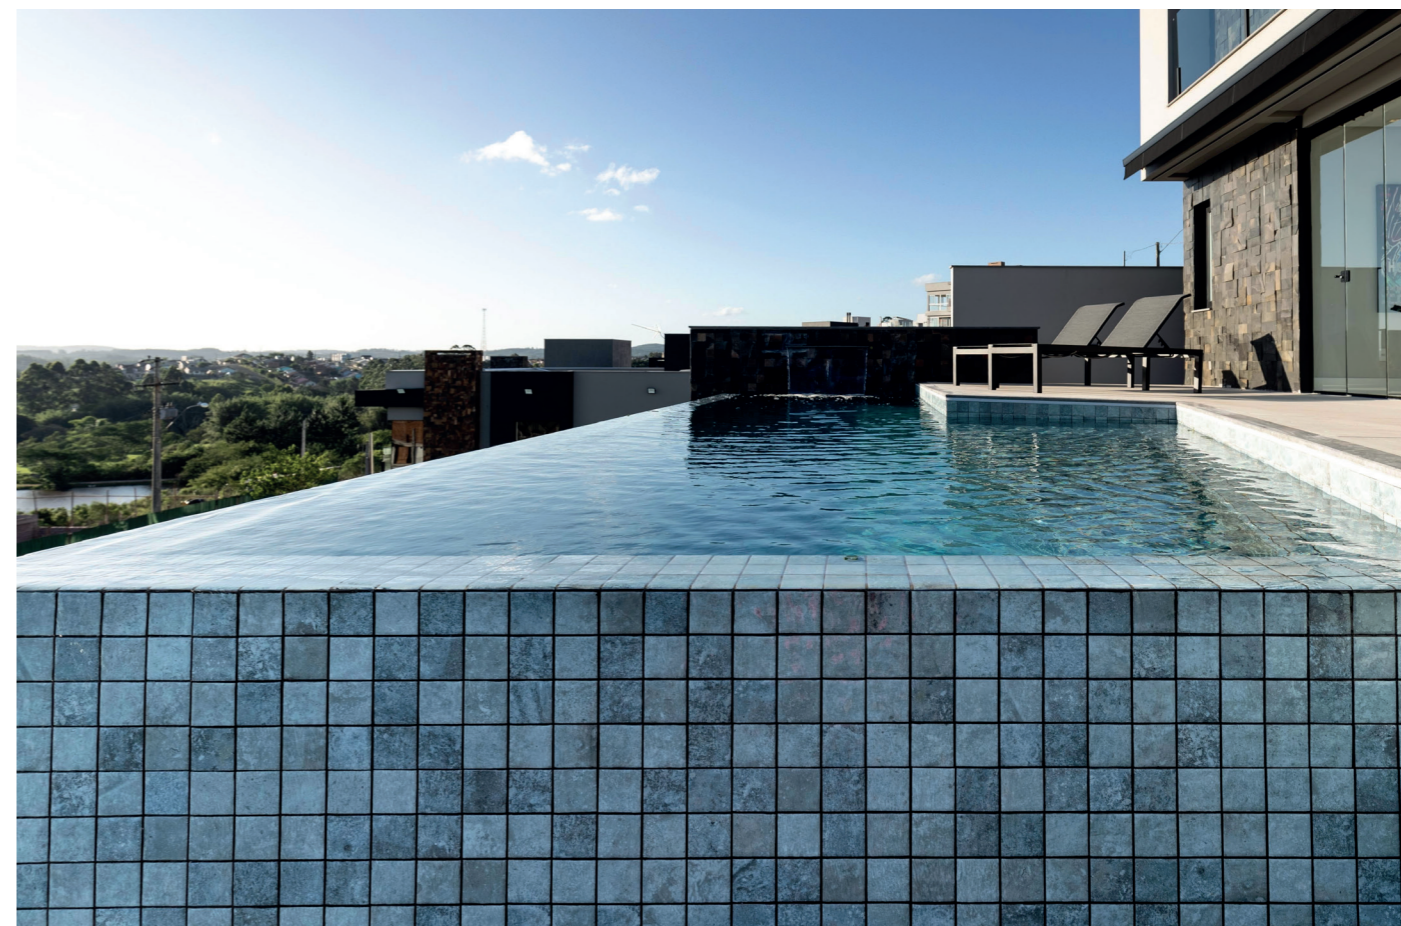

391mm x 312mm
13 sheets/box • 1,59m²/box

Ceramic