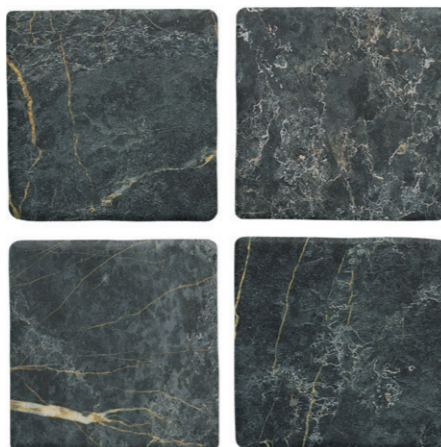

MVG1796
GRAPHITE

55mm x 220mm
34 tiles/box • 0,41m²/box

Porcelain