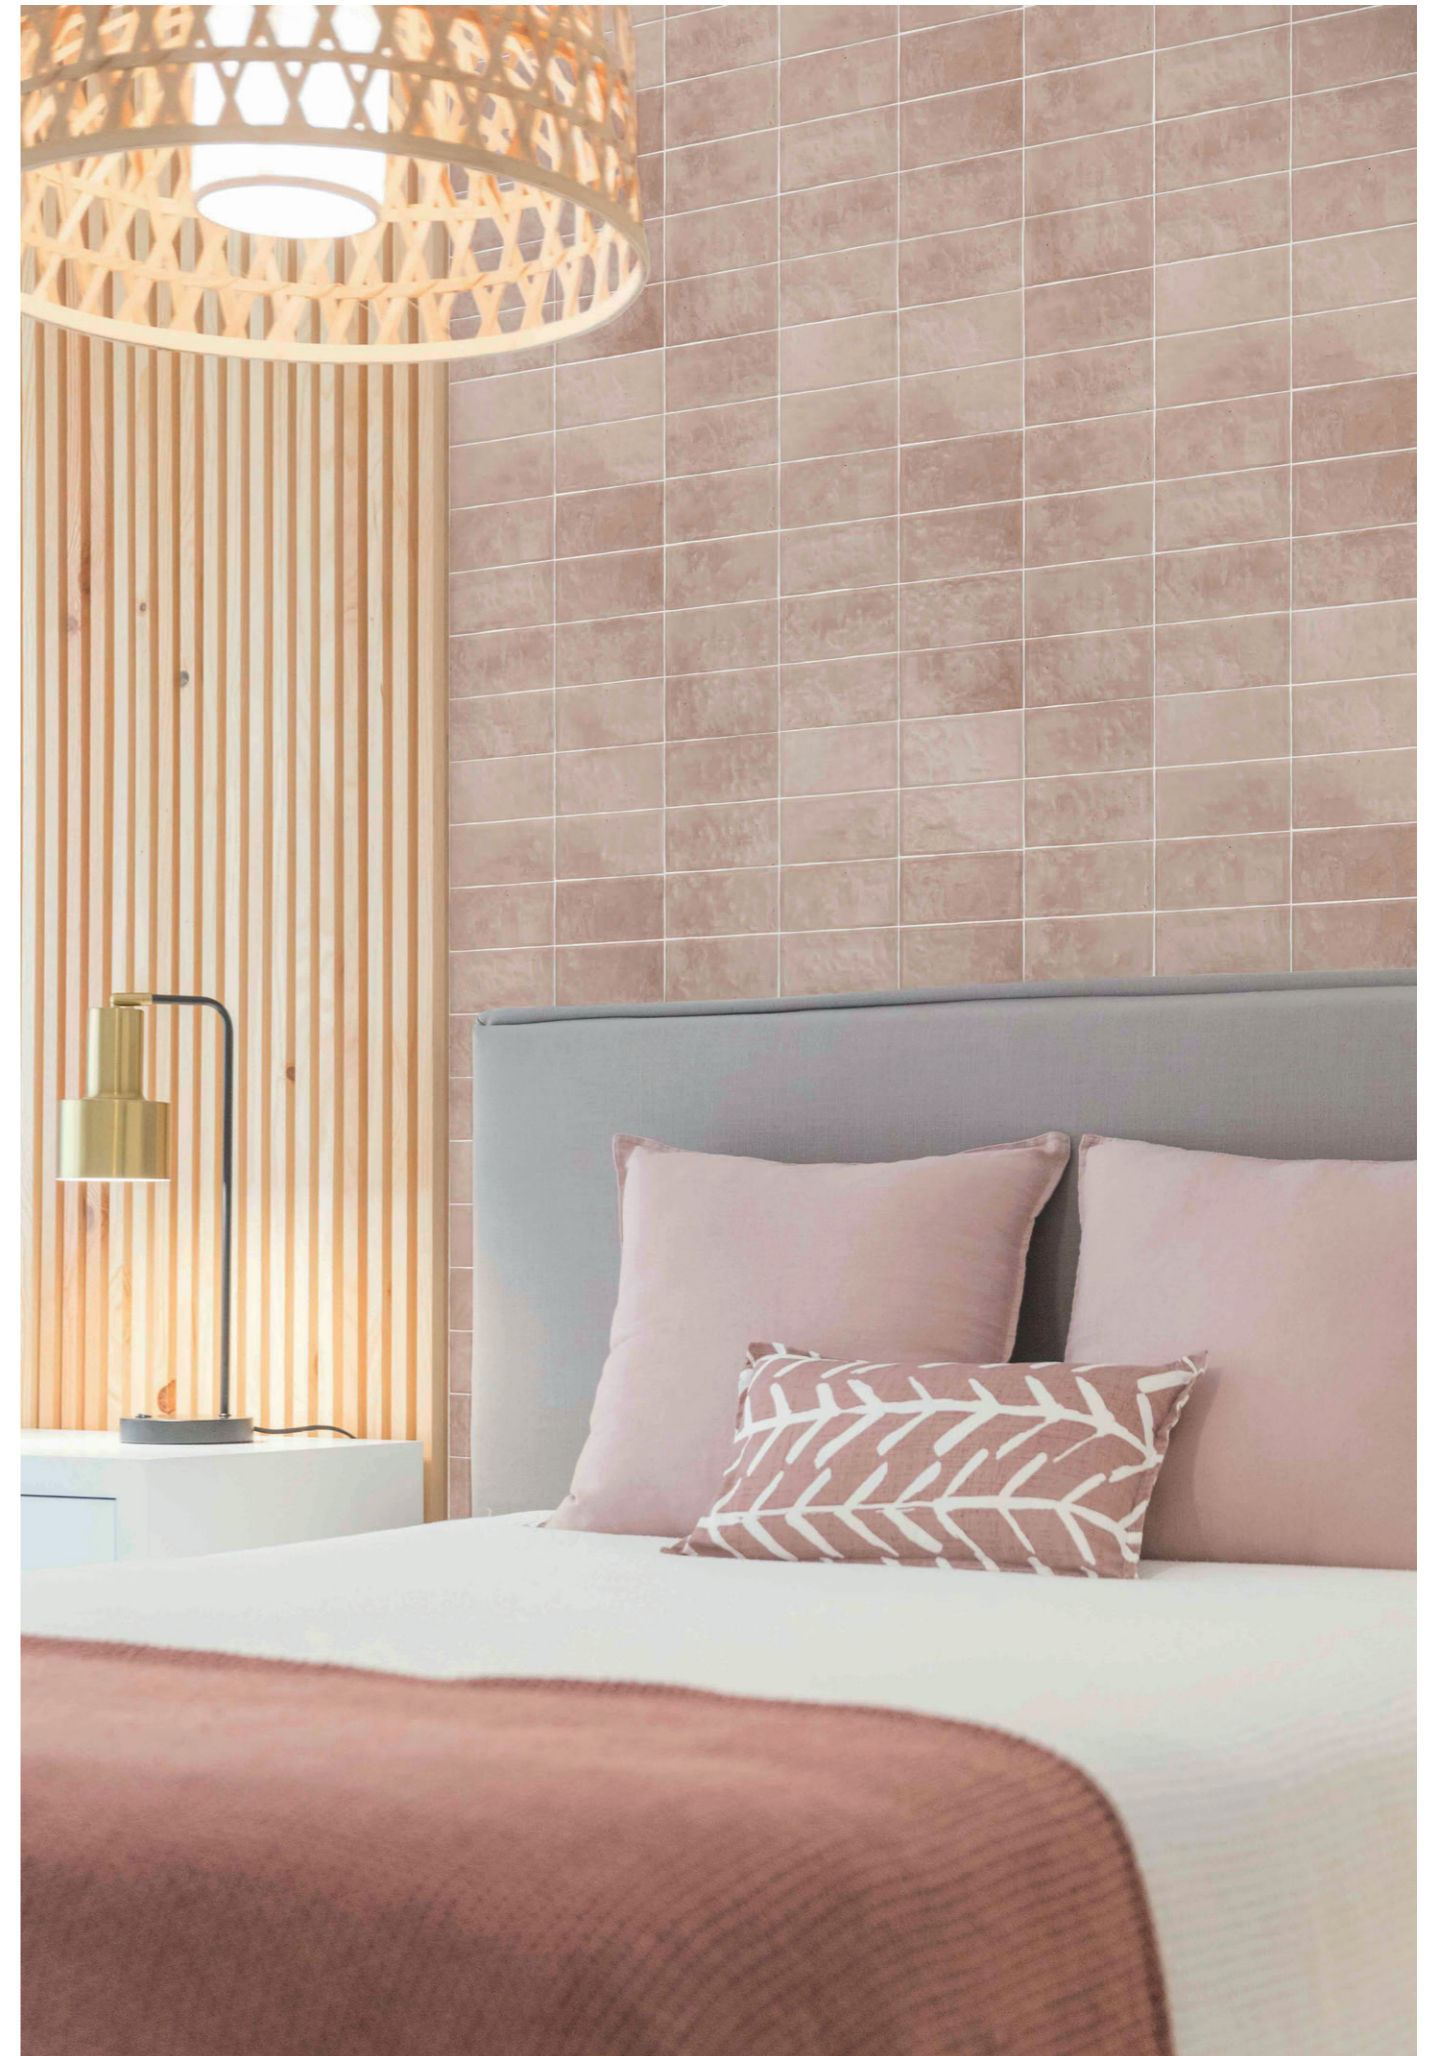

MVG1488
ANTIQUÉ GLOSS

MVG1489
VANILLA GLOSS

MVG1490
SEASHELL PINK GLOSS

MVG1491
CANDY FLOSS GLOSS

62,5mm x 125mm
144 tiles/box • 1,12m²/box
Ceramic

MVG1492
COTTON GLOSS

MVG1493
COTTON MATT

MVG1499
SEASHELL PINK GLOSS