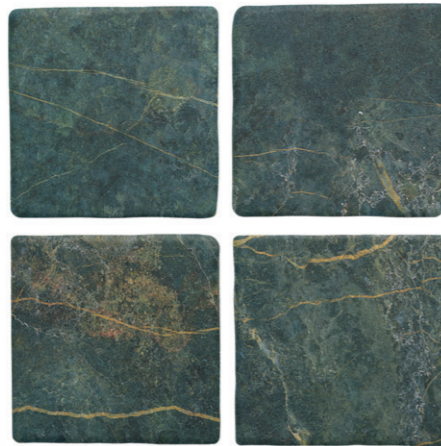

MVG1795
GREEN