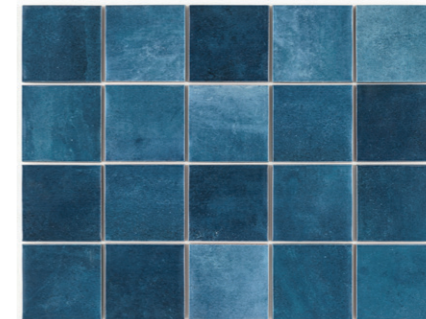

MVG1694
JAVA | M A R

391mm x 312mm
 13 sheets/box • 1,59m²/box

Ceramic

391mm x 312mm

MVG1695
NORONHA | J A D E

MVG1696
NORONHA | M A R

391mm x 312mm
 13 sheets/box • 1,59m²/box

Ceramic