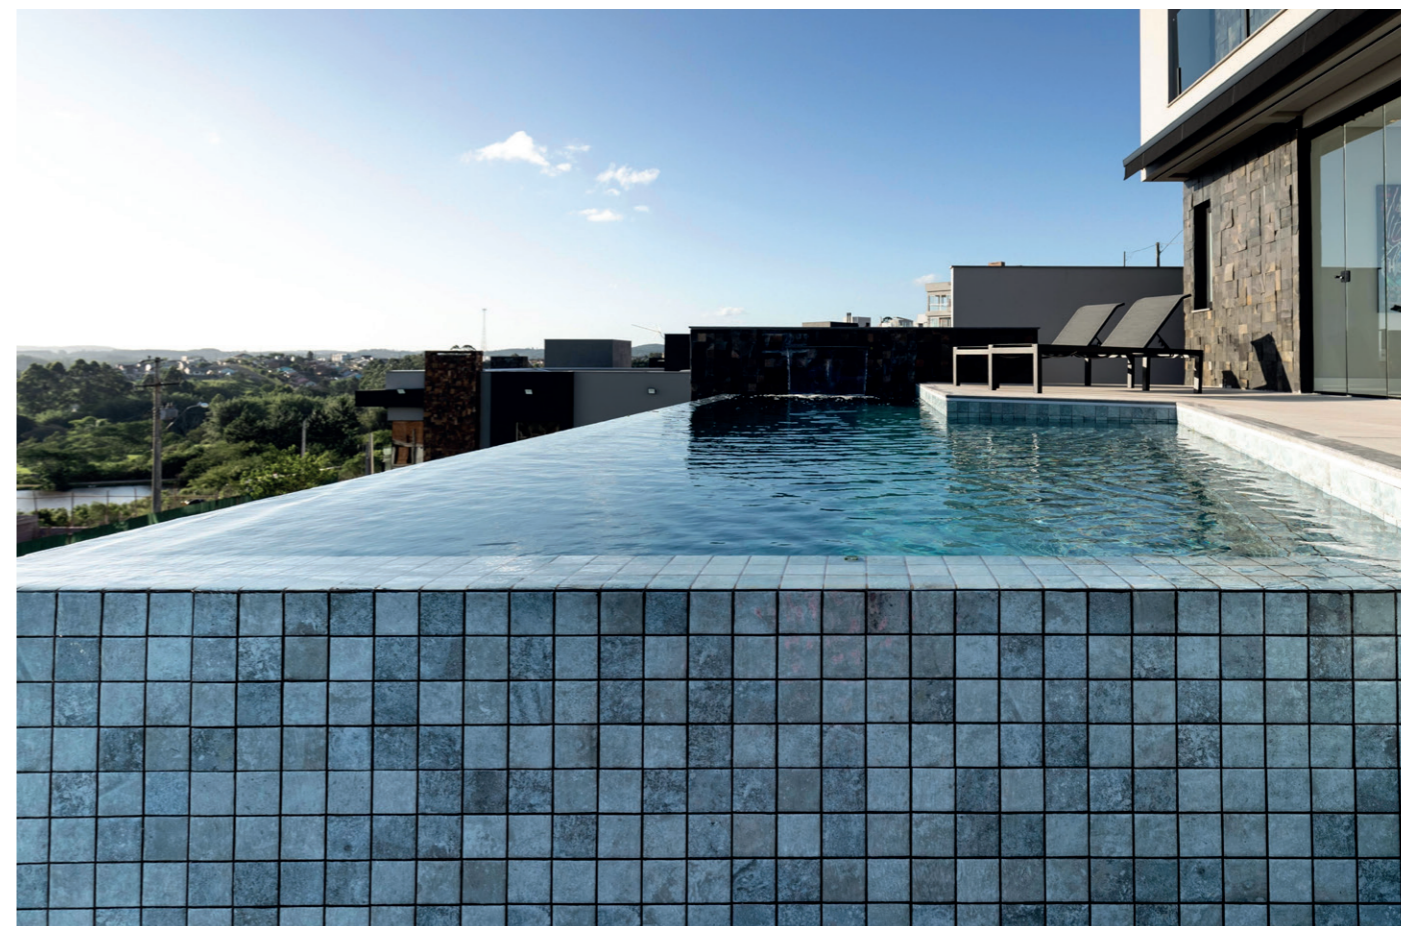

391mm x 312mm
13 sheets/box • 1,59m²/box

Ceramic