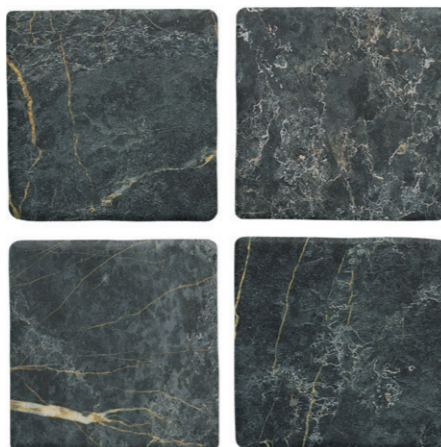

110mm x 110mm

MARBLE

MVG1794
SAND

MVG1795
GREEN

MVG1796
GRAPHITE

55mm x 220mm
34 tiles/box • 0,41m²/box

Porcelain

391 mm x 312 mm

FLOW

MVG1774
CORDA

MVG1775
SOLAR

MVG1776
LAGO

MVG1777
VEGGIE

MVG1778
INDIGO

MVG1779
AZUR

MVG1780
MASCAVO