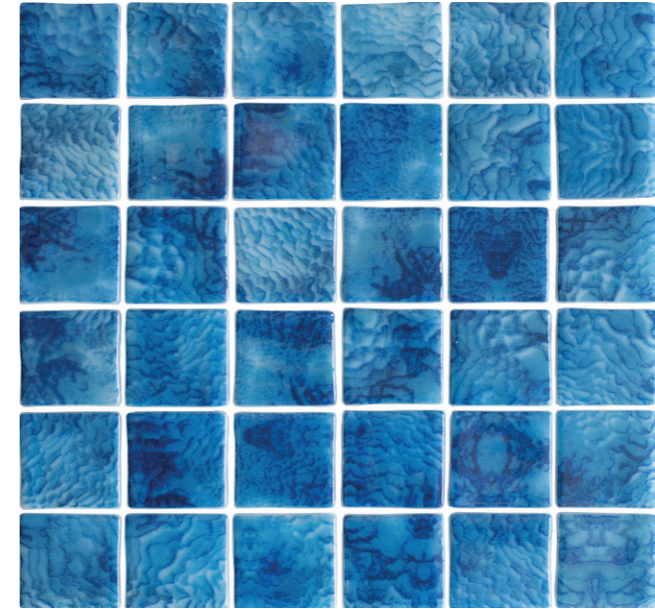

MVG1324
PENTA | A R R E C I F E B L U E